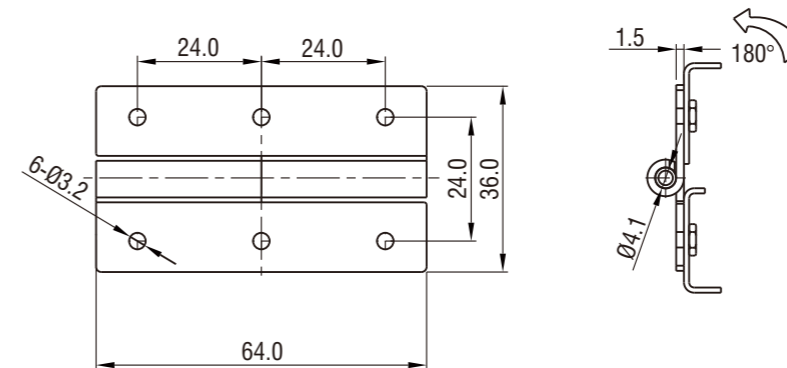

Screw-on Hinge

4224

Screw-on Hinge

4226, 4228

Large Size

Small Size

Hinge Leaves: Acetal Hinge Pin: Polycarbonate Adjustment screw & nut: stainless steel

	Black		White	
	Round screw hole	Hex 4mm screw hole	Round screw hole	Hex 4mm screw hole
Large Size	4224-02-BR	4224-02-BS	4224-02-WR	4224-02-WS
Small Size	4224-04-BR	4224-04-BS	4224-04-WR	4224-04-WS

Hinge polyamide GF 30% black, m.s. zinc plated pin

4226-02

M.S. zinc plated or stainless steel

Screw-on Hinge 64X32	Left	Right
	SUS 304	4228-02-608L
M.S.Zinc Plated	4228-02-02L	4228-02-02R