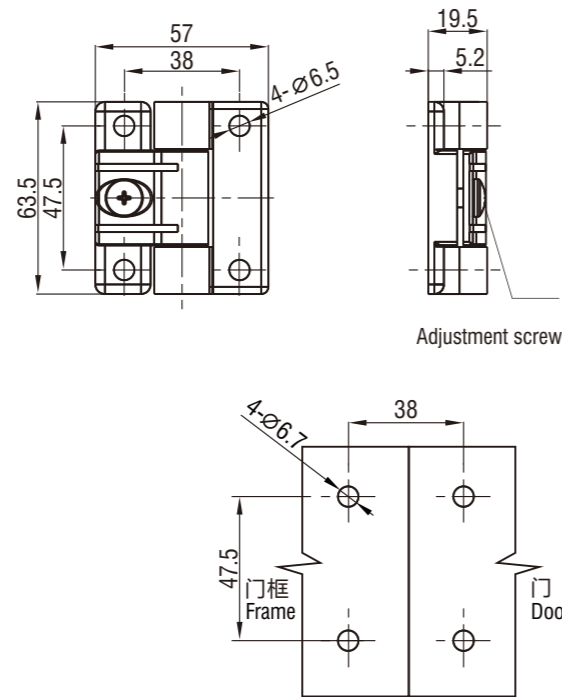

Screw-on Hinge

4224

Screw-on Hinge

4226, 4228

Large Size

Small Size

Hinge Leaves: Acetal Hinge Pin: Polycarbonate Adjustment screw & nut: stainless steel

	Black		White	
	Round screw hole	Hex 4mm screw hole	Round screw hole	Hex 4mm screw hole
Large Size	4224-02-BR	4224-02-BS	4224-02-WR	4224-02-WS
Small Size	4224-04-BR	4224-04-BS	4224-04-WR	4224-04-WS

Hinge polyamide GF 30% black, m.s. zinc plated pin

4226-02

M.S. zinc plated or stainless steel

Screw-on Hinge 64X32	Left	Right
	SUS 304	4228-02-608L
M.S.Zinc Plated	4228-02-02L	4228-02-02R