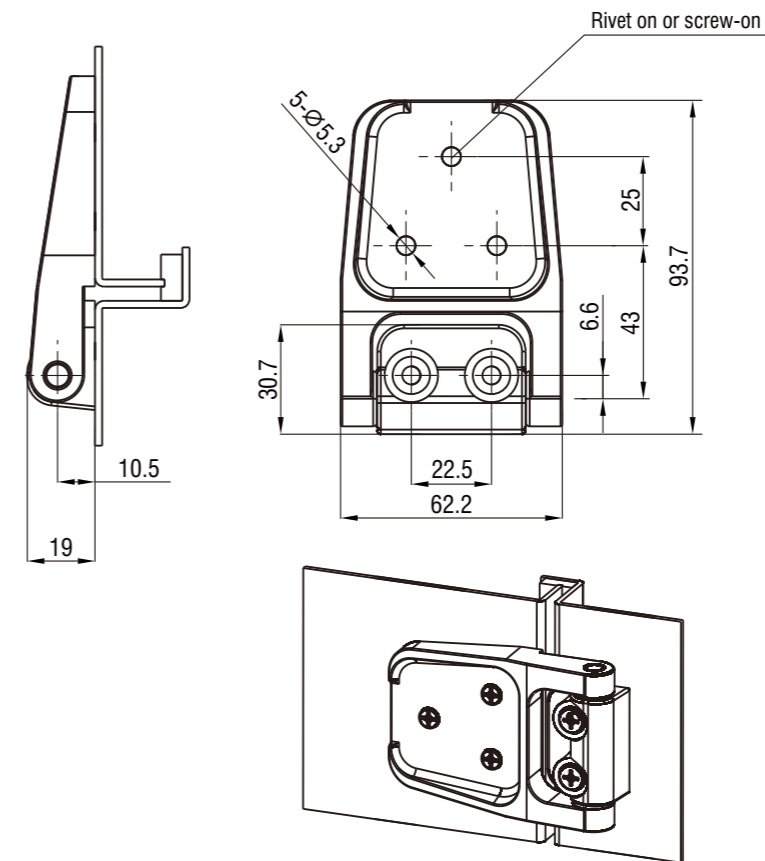

Screw-on Hinge

4224

Screw-on Hinge

4226, 4228

Large Size

Small Size

Hinge Leaves: Acetal Hinge Pin: Polycarbonate Adjustment screw & nut: stainless steel

	Black		White	
	Round screw hole	Hex 4mm screw hole	Round screw hole	Hex 4mm screw hole
Large Size	4224-02-BR	4224-02-BS	4224-02-WR	4224-02-WS
Small Size	4224-04-BR	4224-04-BS	4224-04-WR	4224-04-WS

Hinge polyamide GF 30% black, m.s. zinc plated pin

4226-02

M.S. zinc plated or stainless steel

Screw-on Hinge 64X32	Left	Right
	SUS 304	4228-02-608L
M.S.Zinc Plated	4228-02-02L	4228-02-02R