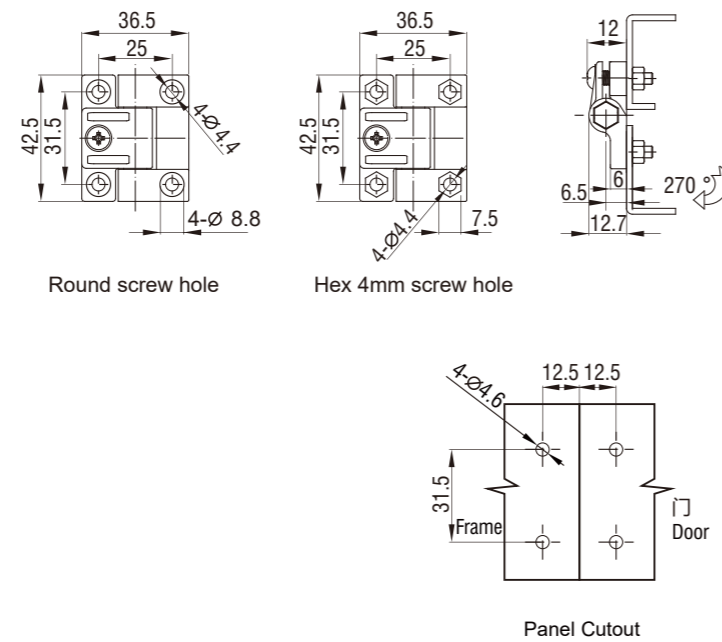

Screw-on Hinge

4224

Screw-on Hinge

4226, 4228

Large Size

Small Size

Hinge Leaves: Acetal Hinge Pin: Polycarbonate Adjustment screw & nut: stainless steel

	Black		White	
	Round screw hole	Hex 4mm screw hole	Round screw hole	Hex 4mm screw hole
Large Size	4224-02-BR	4224-02-BS	4224-02-WR	4224-02-WS
Small Size	4224-04-BR	4224-04-BS	4224-04-WR	4224-04-WS

Hinge polyamide GF 30% black, m.s. zinc plated pin

4226-02

M.S. zinc plated or stainless steel

Screw-on Hinge 64X32	Left	Right
	SUS 304	4228-02-608L
M.S.Zinc Plated	4228-02-02L	4228-02-02R