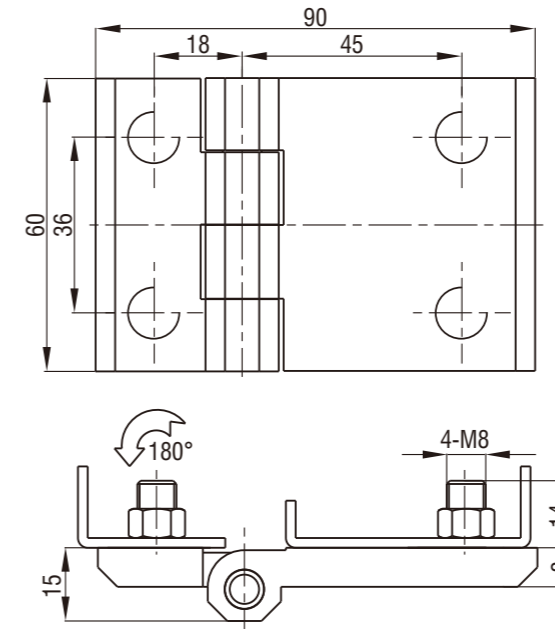

Screw-on Hinge

4202

Screw-on Hinge

4202

Countersunk Screw M8

SUS material upon request

With Threaded Studs M8

SUS material upon request

Zinc die, m.s. zinc plated or SUS pin and threaded studs, black powder coated or bright chrome, textured chrome plated

Screw-on Hinge 60X60		
Finish	Countersunk Screw M8	With Threaded Studs M8
Black Powder Coated	4202-1200-20	4202-1202-40
Bright Chrome	4202-1200-60	
SUS316	4202-1200-632	4202-1202-632
Textured Chrome Plated		4202-1202-158

Screw-on Hinge 60X90

Surface	With Threaded Studs M8
Black Textured Powder Coated	4202-1382-40
Textured Chrome Plated	4202-1382-158

Zinc die, m.s. zinc plated or SUS pin and threaded studs, black textured powder coated or textured chrome plated