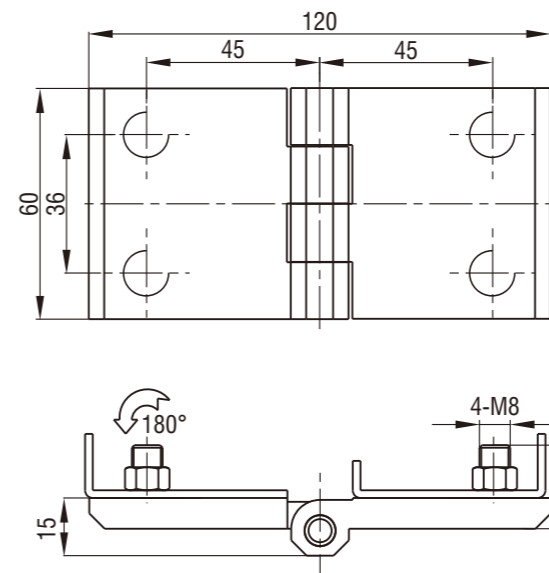

Screw-on Hinge

4202

Screw-on Hinge

4202

Countersunk Screw M8

SUS material upon request

With Threaded Studs M8

SUS material upon request

Zinc die, m.s. zinc plated or SUS pin and threaded studs, black powder coated or bright chrome, textured chrome plated

Screw-on Hinge 60X60		
Finish	Countersunk Screw M8	With Threaded Studs M8
Black Powder Coated	4202-1200-20	4202-1202-40
Bright Chrome	4202-1200-60	
SUS316	4202-1200-632	4202-1202-632
Textured Chrome Plated		4202-1202-158

Screw-on Hinge 60X90

Surface	With Threaded Studs M8
Black Textured Powder Coated	4202-1382-40
Textured Chrome Plated	4202-1382-158

Zinc die, m.s. zinc plated or SUS pin and threaded studs, black textured powder coated or textured chrome plated