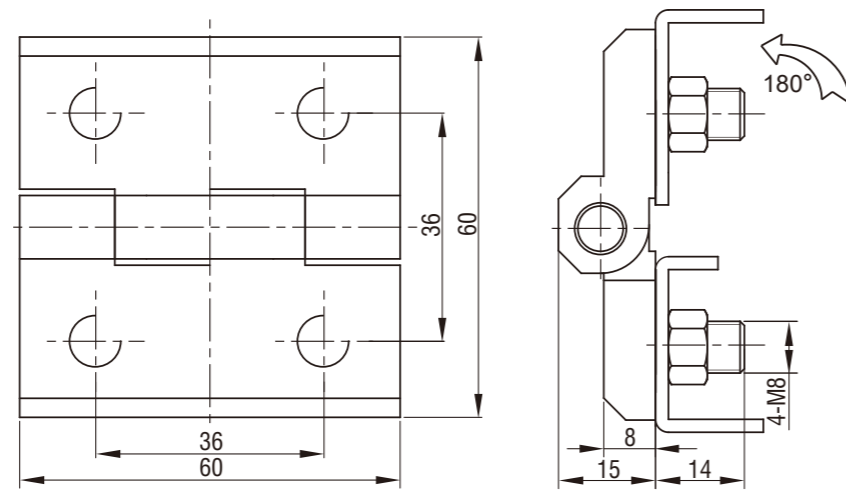

Screw-on Hinge

4202

Screw-on Hinge

4202

Countersunk Screw M8

SUS material upon request

With Threaded Studs M8

SUS material upon request

Zinc die, m.s. zinc plated or SUS pin and threaded studs, black powder coated or bright chrome, textured chrome plated

Screw-on Hinge 60X60		
Finish	Countersunk Screw M8	With Threaded Studs M8
Black Powder Coated	4202-1200-20	4202-1202-40
Bright Chrome	4202-1200-60	
SUS316	4202-1200-632	4202-1202-632
Textured Chrome Plated		4202-1202-158