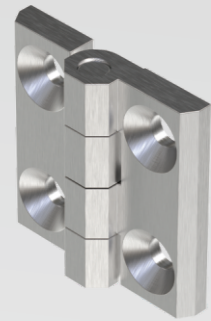

Screw-on Hinge

4202

Screw-on Hinge

4202

Countersunk Screw M8

SUS material upon request

With Threaded Studs M8

SUS material upon request

Zinc die, m.s. zinc plated or SUS pin and threaded studs, black powder coated or bright chrome, textured chrome plated

Screw-on Hinge 60X60		
Finish	Countersunk Screw M8	With Threaded Studs M8
Black Powder Coated	4202-1200-20	4202-1202-40
Bright Chrome	4202-1200-60	
SUS316	4202-1200-632	4202-1202-632
Textured Chrome Plated		4202-1202-158

Screw-on Hinge 60X90

Surface	With Threaded Studs M8
Black Textured Powder Coated	4202-1382-40
Textured Chrome Plated	4202-1382-158

Zinc die, m.s. zinc plated or SUS pin and threaded studs, black textured powder coated or textured chrome plated

Screw-on Hinge 60X120	
Finish	With Threaded Studs M8
Black Textured Powder Coated	4202-122402-40
Textured Chrome Plated	4202-122402-158