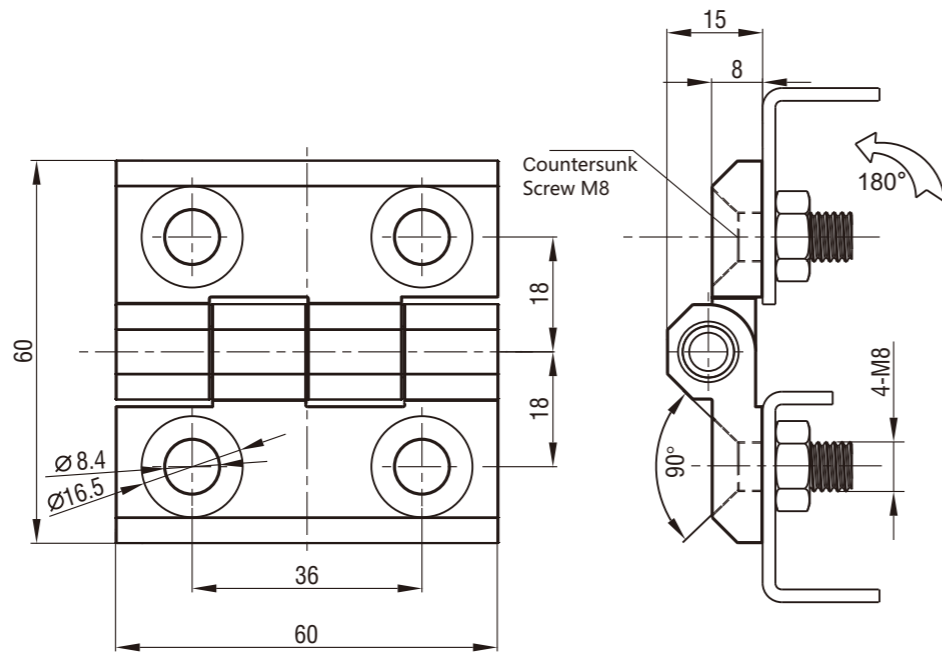

Screw-on Hinge

4202

Screw-on Hinge

4202

Countersunk Screw M8

SUS material upon request

With Threaded Studs M8

SUS material upon request

Zinc die, m.s. zinc plated or SUS pin and threaded studs, black powder coated or bright chrome, textured chrome plated

Screw-on Hinge 60X60		
Finish	Countersunk Screw M8	With Threaded Studs M8
Black Powder Coated	4202-1200-20	4202-1202-40
Bright Chrome	4202-1200-60	
SUS316	4202-1200-632	4202-1202-632
Textured Chrome Plated		4202-1202-158

Screw-on Hinge 60X90

Surface	With Threaded Studs M8
Black Textured Powder Coated	4202-1382-40
Textured Chrome Plated	4202-1382-158

Zinc die, m.s. zinc plated or SUS pin and threaded studs, black textured powder coated or textured chrome plated