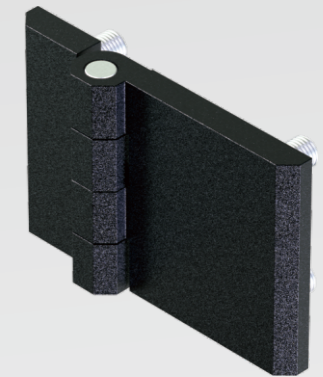

Screw-on Hinge

4202

Screw-on Hinge

4202

Countersunk Screw M8

SUS material upon request

With Threaded Studs M8

SUS material upon request

Zinc die, m.s. zinc plated or SUS pin and threaded studs, black powder coated or bright chrome, textured chrome plated

Screw-on Hinge 60X60		
Finish	Countersunk Screw M8	With Threaded Studs M8
Black Powder Coated	4202-1200-20	4202-1202-40
Bright Chrome	4202-1200-60	
SUS316	4202-1200-632	4202-1202-632
Textured Chrome Plated		4202-1202-158

Screw-on Hinge 60X90

Surface	With Threaded Studs M8
Black Textured Powder Coated	4202-1382-40
Textured Chrome Plated	4202-1382-158

Zinc die, m.s. zinc plated or SUS pin and threaded studs, black textured powder coated or textured chrome plated

Screw-on Hinge 60X120	
Finish	With Threaded Studs M8
Black Textured Powder Coated	4202-122402-40
Textured Chrome Plated	4202-122402-158