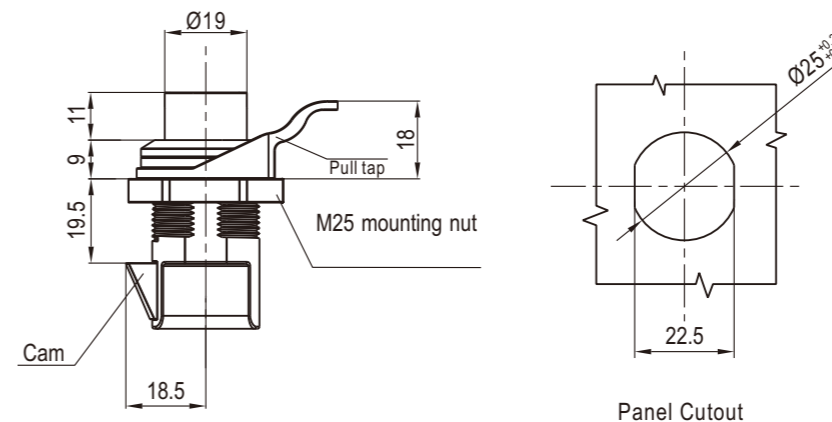

2860-02-60

Panel Cutout

Zinc die, bright chrome

Bright Chrome

2860-04-60

Remark  
Keyed CH751 key

Index

Locks

**RL IP40**

Panel Cutout

Pull tab in-line with latching Cam

Pull tab perpendicular to latching Cam

ABS black

	Key Locking	Non-locking
Latch only	2862-20-NP	2862-00-NP
Pull tab in-line with latching Cam	2862-20	2862-00
Pull tab perpendicular to latching Cam	2862-20-V	2862-00-V