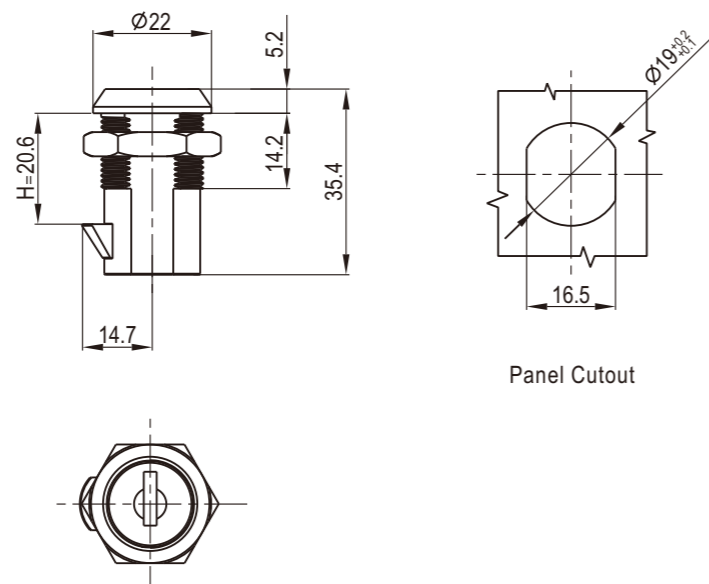

# Push to close Latch

2862

Index

Locks

**RL IP40**

Panel Cutout

Zinc die, bright chrome

Bright Chrome

2860-02-60

Panel Cutout

Zinc die, bright chrome

Bright Chrome

2860-04-60

Remark  
Keyed CH751 key

Index

Locks

**RL IP40**

Panel Cutout

Pull tab in-line with latching Cam

Pull tab perpendicular to latching Cam

ABS black

	Key Locking	Non-locking
Latch only	2862-20-NP	2862-00-NP
Pull tab in-line with latching Cam	2862-20	2862-00
Pull tab perpendicular to latching Cam	2862-20-V	2862-00-V