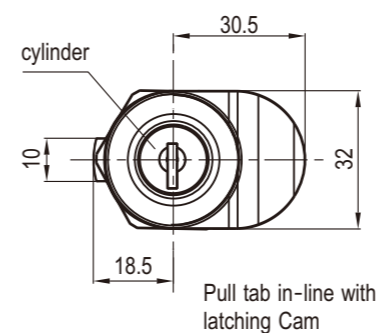

# Push to close Latch

2862

Index

Locks

**RL IP40**

Panel Cutout

Zinc die, bright chrome

Bright Chrome

2860-02-60

Panel Cutout

Zinc die, bright chrome

Bright Chrome

2860-04-60

Remark  
Keyed CH751 key

Index

Locks

**RL IP40**

Panel Cutout

Pull tab in-line with latching Cam

Pull tab perpendicular to latching Cam

ABS black

	Key Locking	Non-locking
Latch only	2862-20-NP	2862-00-NP
Pull tab in-line with latching Cam	2862-20	2862-00
Pull tab perpendicular to latching Cam	2862-20-V	2862-00-V