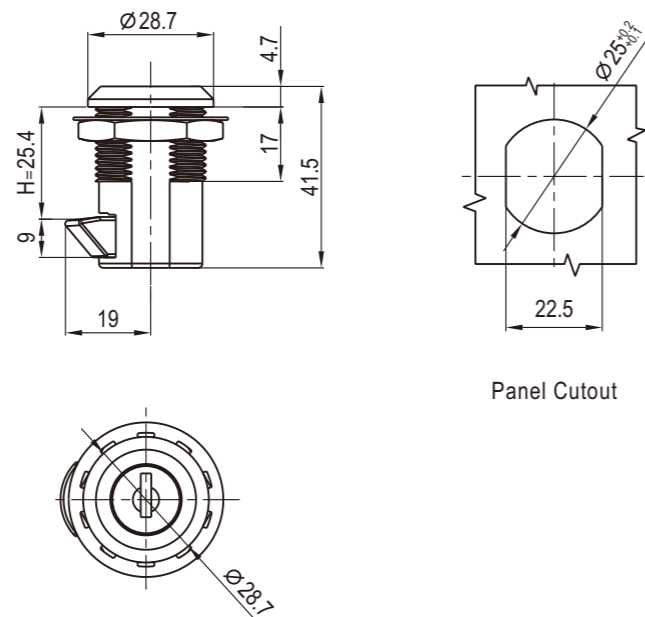

# Push to close Latch

2860

# Push to close Latch

2862

Index

Locks

**RL IP40**

Panel Cutout

Zinc die, bright chrome

Bright Chrome

2860-02-60

Panel Cutout

Zinc die, bright chrome

Bright Chrome

2860-04-60

Remark  
Keyed CH751 key

Index

Locks

**RL IP40**

Panel Cutout

Pull tab in-line with latching Cam

Pull tab perpendicular to latching Cam

ABS black

	Key Locking	Non-locking
Latch only	2862-20-NP	2862-00-NP
Pull tab in-line with latching Cam	2862-20	2862-00
Pull tab perpendicular to latching Cam	2862-20-V	2862-00-V