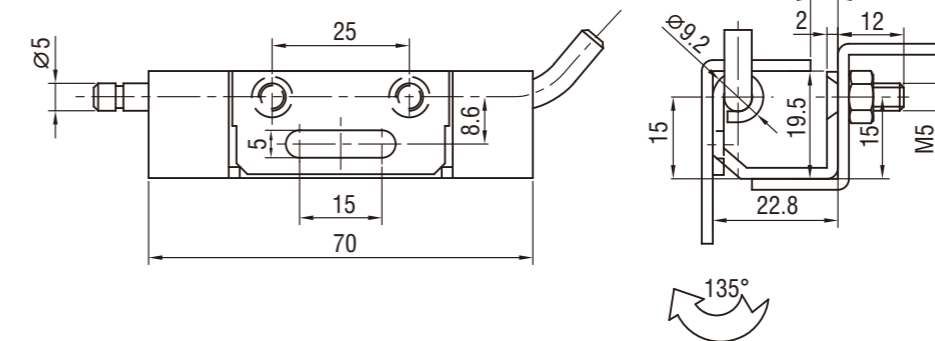

Concealed Hinge

4808

Concealed Hinge

4808, 4810

Large size

Small size

M.S. zinc plated or stainless steel

Screw on version		
	Left	Right
M.S. zinc plated	4808-08-02L	4808-08-02R
SUS 304	4808-08-608L	4808-08-608R

M.S. zinc plated

4810-02

M.S. zinc plated

SUS material upon request

	Screw on version		Weld on version	
	Left	Right	Left	Right
Large size	4808-02-L	4808-02-R	4808-22-L	4808-22-R
Small size	4808-04-L	4808-04-R	4808-24-L	4808-24-R