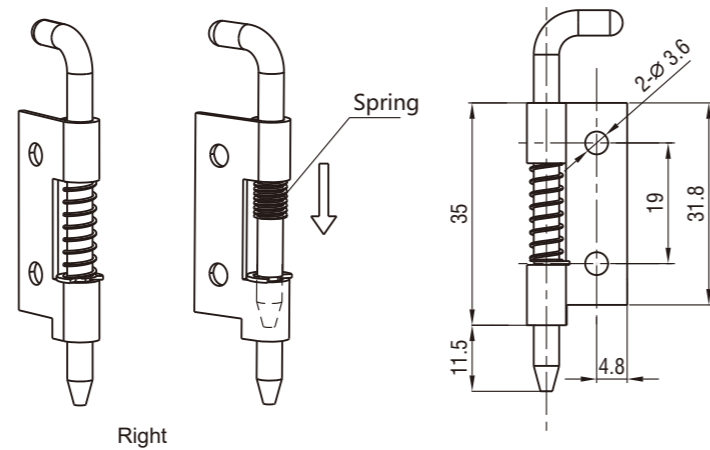

Concealed Hinge

4808

Concealed Hinge

4808, 4810

Large size

Small size

M.S. zinc plated or stainless steel

Screw on version		
	Left	Right
M.S. zinc plated	4808-08-02L	4808-08-02R
SUS 304	4808-08-608L	4808-08-608R

M.S. zinc plated

4810-02

M.S. zinc plated

SUS material upon request

	Screw on version		Weld on version	
	Left	Right	Left	Right
Large size	4808-02-L	4808-02-R	4808-22-L	4808-22-R
Small size	4808-04-L	4808-04-R	4808-24-L	4808-24-R