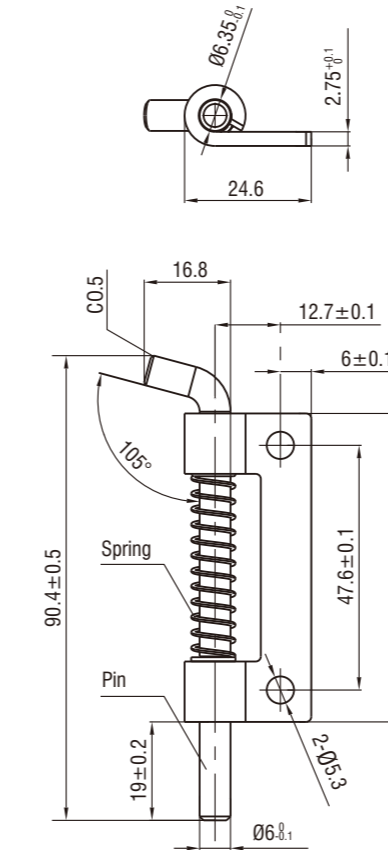

Concealed Hinge

4808

Concealed Hinge

4808, 4810

Large size

Small size

M.S. zinc plated or stainless steel

Screw on version		
	Left	Right
M.S. zinc plated	4808-08-02L	4808-08-02R
SUS 304	4808-08-608L	4808-08-608R

M.S. zinc plated

4810-02

M.S. zinc plated

SUS material upon request

	Screw on version		Weld on version	
	Left	Right	Left	Right
Large size	4808-02-L	4808-02-R	4808-22-L	4808-22-R
Small size	4808-04-L	4808-04-R	4808-24-L	4808-24-R