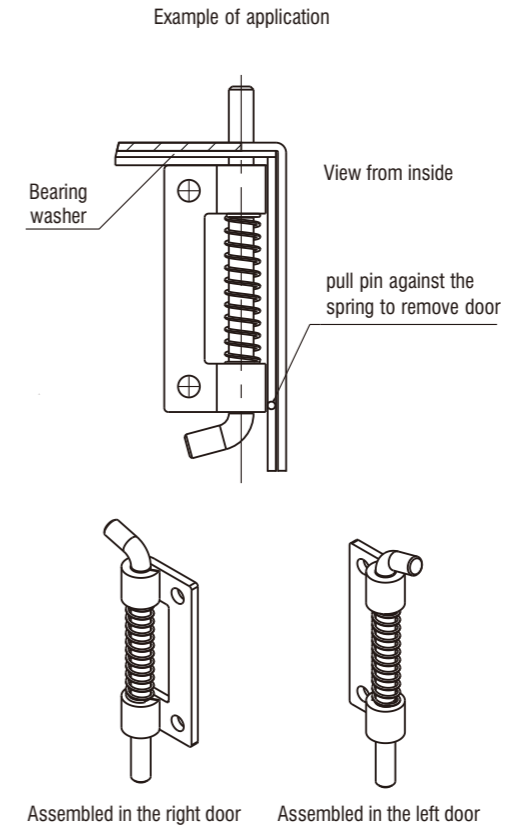

Concealed Hinge

4808

Concealed Hinge

4808, 4810

Large size

Small size

M.S. zinc plated or stainless steel

Screw on version		
	Left	Right
M.S. zinc plated	4808-08-02L	4808-08-02R
SUS 304	4808-08-608L	4808-08-608R

M.S. zinc plated

4810-02

M.S. zinc plated

SUS material upon request

	Screw on version		Weld on version	
	Left	Right	Left	Right
Large size	4808-02-L	4808-02-R	4808-22-L	4808-22-R
Small size	4808-04-L	4808-04-R	4808-24-L	4808-24-R