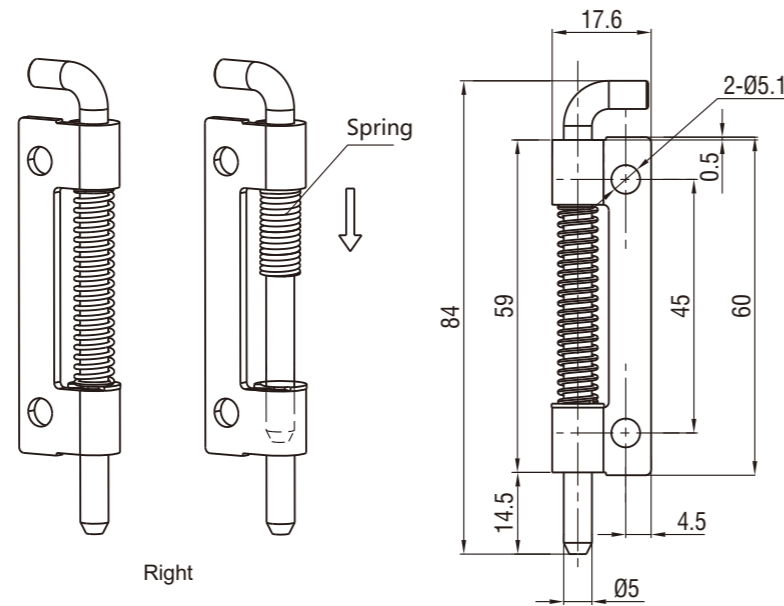

Concealed Hinge

4808

Concealed Hinge

4808, 4810

Large size

Small size

M.S. zinc plated or stainless steel

Screw on version		
	Left	Right
M.S. zinc plated	4808-08-02L	4808-08-02R
SUS 304	4808-08-608L	4808-08-608R

M.S. zinc plated

4810-02

M.S. zinc plated

SUS material upon request

	Screw on version		Weld on version	
	Left	Right	Left	Right
Large size	4808-02-L	4808-02-R	4808-22-L	4808-22-R
Small size	4808-04-L	4808-04-R	4808-24-L	4808-24-R