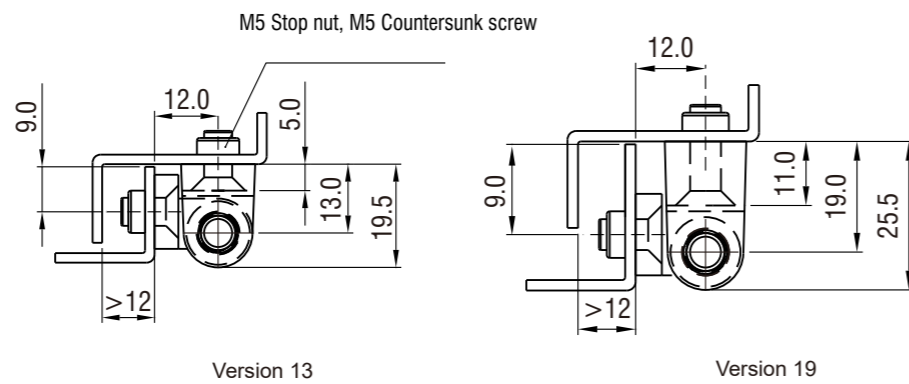

Hinge zinc die, m.s. zinc plated pin, PA bushing

Highly	Black Textured Powder Coated	Bright Chrome
Version 13	4654-26-40	4654-26-60
Version 19	4654-38-40	4654-38-60

Zinc die door leaf, m.s. female hinge spraying powder, SUS pin