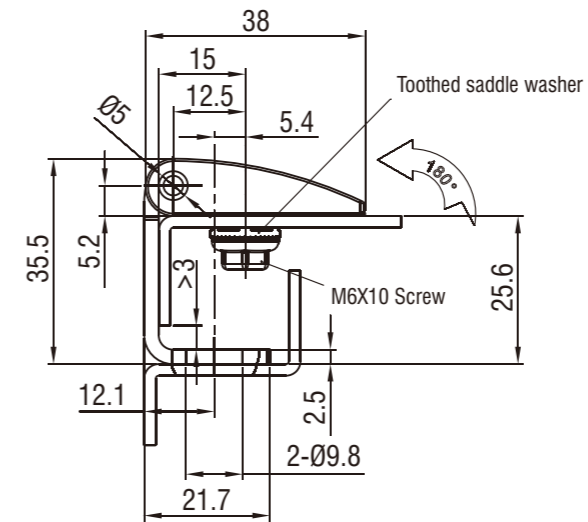

External Hinge

4654

External Hinge

4656

Index

Hinges

Index

Hinges

Hinge zinc die, m.s. zinc plated pin, PA bushing

Highly	Black Textured Powder Coated	Bright Chrome
Version 13	4654-26-40	4654-26-60
Version 19	4654-38-40	4654-38-60

Zinc die door leaf, m.s. female hinge spraying powder, SUS pin