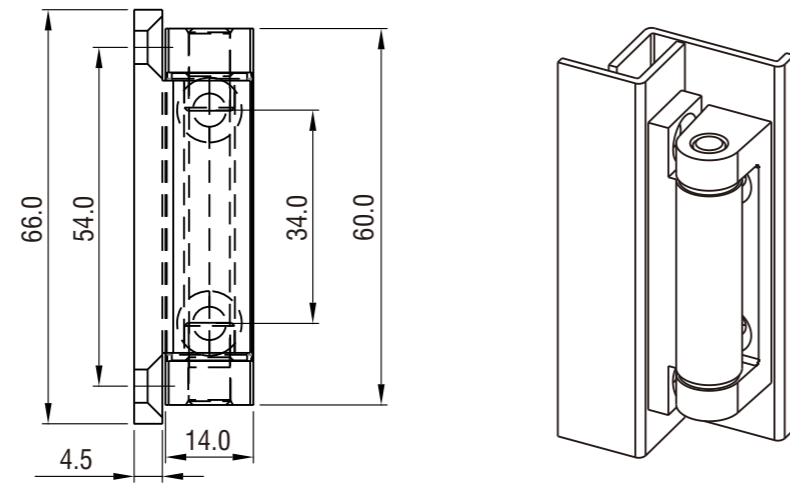

Hinge zinc die, m.s. zinc plated pin, PA bushing

Highly	Black Textured Powder Coated	Bright Chrome
Version 13	4654-26-40	4654-26-60
Version 19	4654-38-40	4654-38-60

Zinc die door leaf, m.s. female hinge spraying powder, SUS pin