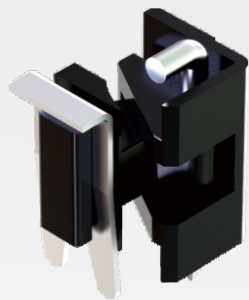

External Hinge

4614

External Hinge

4616

Index

Hinges