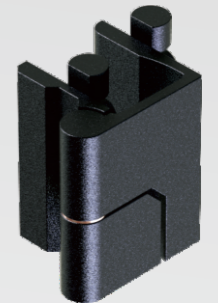

Index

Hinges

A+E