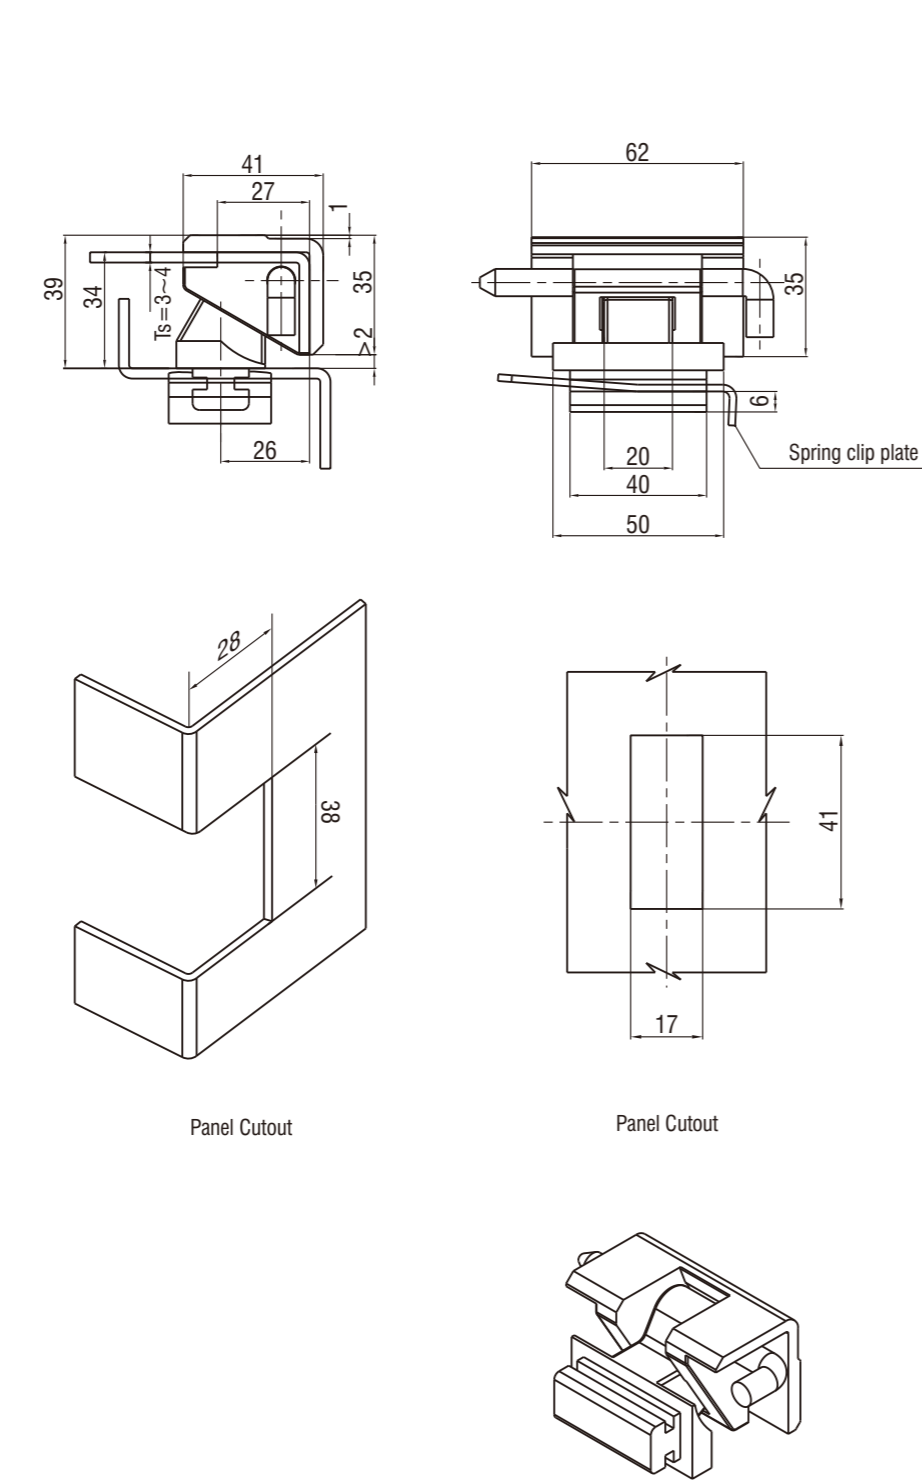

External Hinge

4614

External Hinge

4616

Index

Hinges

Index

Hinges

Zinc die, stainless steel pin, black textured powder coated, or full stainless steel material

Zinc die, m.s. zinc plated pin and clip plate, black smooth powder coated or black E-coated

Black Smooth Powder Coated	Black E-Coated
4614-02-20	4614-02-100

Type	Zinc die		Steel frame leaf, zinc die door leaf		SUS 316	
	Version(Left)	Version(Right)	Version(Left)	Version(Right)	Version(Left)	Version(Right)
A+E	4616-222AE-40	4616-224AE-40				
C+E	4616-222CE-40	4616-224CE-40	4616-222CE-240	4616-224CE-240		
C+F	4616-222CF-40	4616-224CF-40	4616-222CF-240	4616-224CF-240	4616-222CF-632	4616-224CF-632