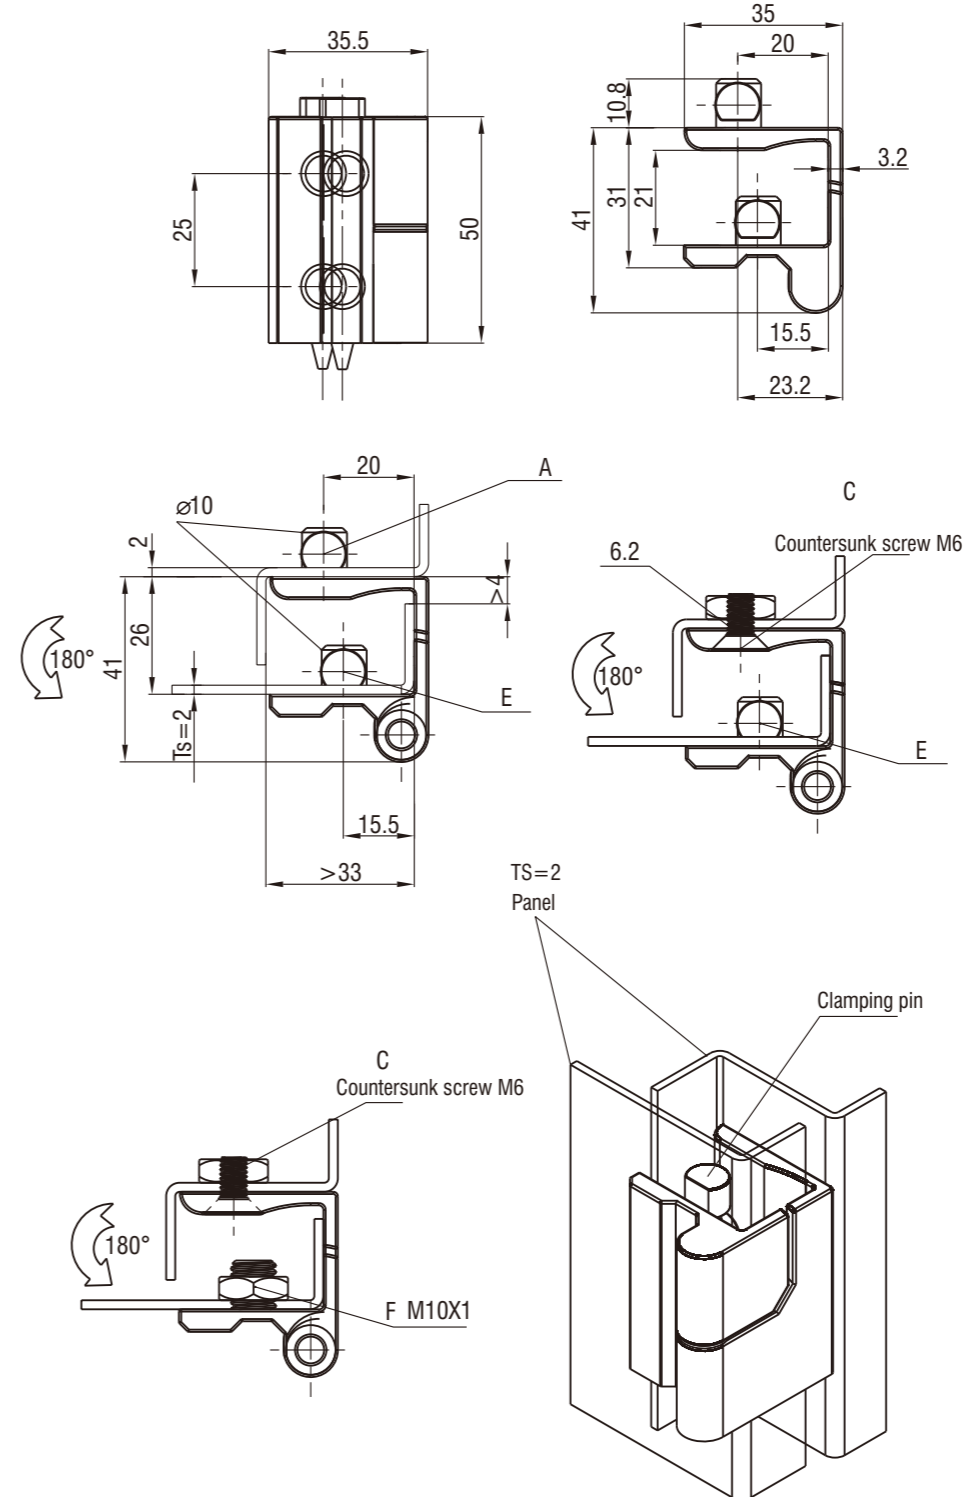

External Hinge

4614

External Hinge

4616

Index

Hinges

Index

Hinges

Zinc die, stainless steel pin, black textured powder coated, or full stainless steel material

Zinc die, m.s. zinc plated pin and clip plate, black smooth powder coated or black E-coated

Black Smooth Powder Coated	Black E-Coated
4614-02-20	4614-02-100

Type	Zinc die		Steel frame leaf, zinc die door leaf		SUS 316	
	Version(Left)	Version(Right)	Version(Left)	Version(Right)	Version(Left)	Version(Right)
A+E	4616-222AE-40	4616-224AE-40				
C+E	4616-222CE-40	4616-224CE-40	4616-222CE-240	4616-224CE-240		
C+F	4616-222CF-40	4616-224CF-40	4616-222CF-240	4616-224CF-240	4616-222CF-632	4616-224CF-632