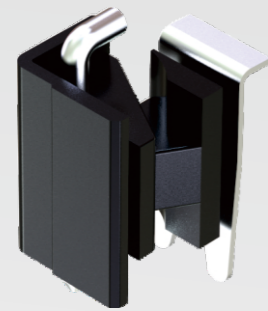

External Hinge

4614

External Hinge

4616

Index

Hinges