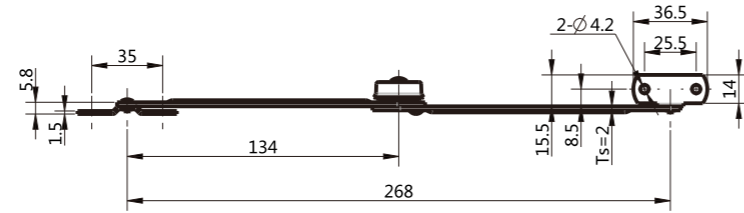

Telescopic Cover Stay With Button

12204, 12206

Telescopic Cover Stay

12208

RL

Index

Cover stay

M.S. nickel plated

Left opening	12204-02
Right opening	12204-04

M.S. nickel plated

Left opening	12206-02
Right opening	12206-04

LRS TAINLESS SERIES

Left opening

Right opening

M.S. nickel plated or stainless steel

	Steel in nickel plated	SUS 304
Left opening	12208-02-00	12208-02-608
Right opening	12208-04-00	12208-04-608