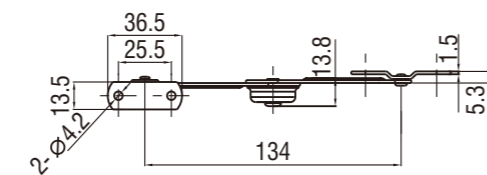

Telescopic Cover Stay With Button

12204, 12206

Telescopic Cover Stay

12208

RL

Index

Cover stay

M.S. nickel plated

Left opening	12204-02
Right opening	12204-04

M.S. nickel plated

Left opening	12206-02
Right opening	12206-04

LRS TAINLESS SERIES

Left opening

Right opening

M.S. nickel plated or stainless steel

	Steel in nickel plated	SUS 304
Left opening	12208-02-00	12208-02-608
Right opening	12208-04-00	12208-04-608