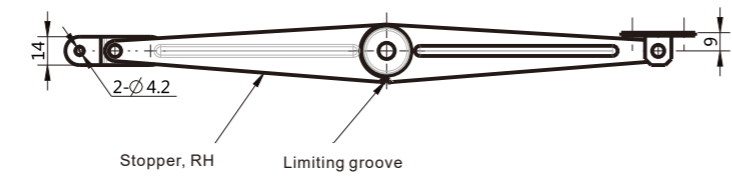

Telescopic Cover Stay With Button

12204, 12206

Telescopic Cover Stay

12208

RL

Index

Cover stay

M.S. nickel plated

Left opening	12204-02
Right opening	12204-04

M.S. nickel plated

Left opening	12206-02
Right opening	12206-04

LRS TAINLESS SERIES

Left opening

Right opening

M.S. nickel plated or stainless steel

	Steel in nickel plated	SUS 304
Left opening	12208-02-00	12208-02-608
Right opening	12208-04-00	12208-04-608