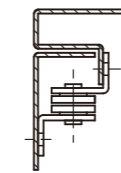

Telescopic Cover Stay With Button

12204, 12206

Telescopic Cover Stay

12208

RL

Index

Cover stay

M.S. nickel plated

Left opening	12204-02
Right opening	12204-04

M.S. nickel plated

Left opening	12206-02
Right opening	12206-04

LRS TAINLESS SERIES

Left opening

Right opening

M.S. nickel plated or stainless steel

	Steel in nickel plated	SUS 304
Left opening	12208-02-00	12208-02-608
Right opening	12208-04-00	12208-04-608