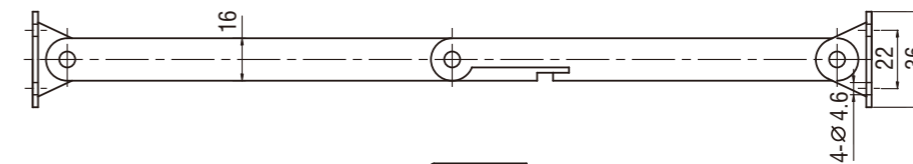

Telescopic Cover Stay With Button

12204, 12206

Telescopic Cover Stay

12208

RL

Index

Cover stay

M.S. nickel plated

Left opening	12204-02
Right opening	12204-04

M.S. nickel plated

Left opening	12206-02
Right opening	12206-04

LRS TAINLESS SERIES

Left opening

Right opening

M.S. nickel plated or stainless steel

	Steel in nickel plated	SUS 304
Left opening	12208-02-00	12208-02-608
Right opening	12208-04-00	12208-04-608