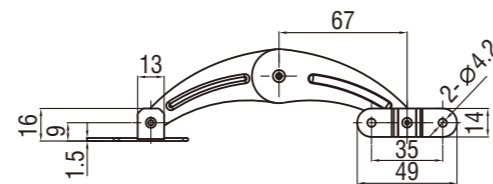

Telescopic Cover Stay With Button

12204, 12206

Telescopic Cover Stay

12208

RL

Index

Cover stay

M.S. nickel plated

Left opening	12204-02
Right opening	12204-04

M.S. nickel plated

Left opening	12206-02
Right opening	12206-04

LRS TAINLESS SERIES

Left opening

Right opening

M.S. nickel plated or stainless steel

	Steel in nickel plated	SUS 304
Left opening	12208-02-00	12208-02-608
Right opening	12208-04-00	12208-04-608