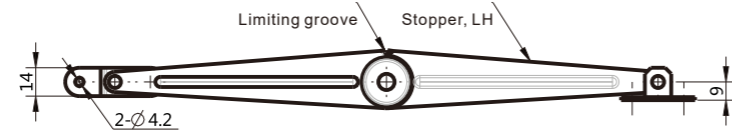

Telescopic Cover Stay With Button

12204, 12206

Telescopic Cover Stay

12208

RL

Index

Cover stay

M.S. nickel plated

Left opening	12204-02
Right opening	12204-04

M.S. nickel plated

Left opening	12206-02
Right opening	12206-04

LRS TAINLESS SERIES

Left opening

Right opening

M.S. nickel plated or stainless steel

	Steel in nickel plated	SUS 304
Left opening	12208-02-00	12208-02-608
Right opening	12208-04-00	12208-04-608