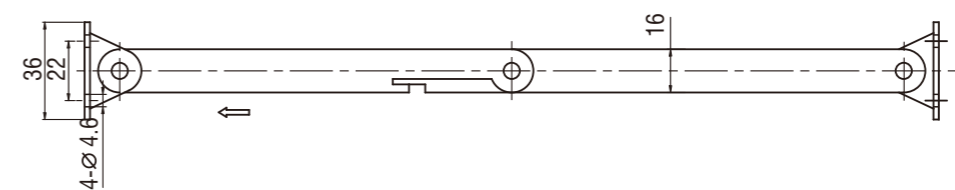

Telescopic Cover Stay With Button

12204, 12206

Telescopic Cover Stay

12208

RL

Index

Cover stay

M.S. nickel plated

Left opening	12204-02
Right opening	12204-04

M.S. nickel plated

Left opening	12206-02
Right opening	12206-04

LRS TAINLESS SERIES

Left opening

Right opening

M.S. nickel plated or stainless steel

	Steel in nickel plated	SUS 304
Left opening	12208-02-00	12208-02-608
Right opening	12208-04-00	12208-04-608