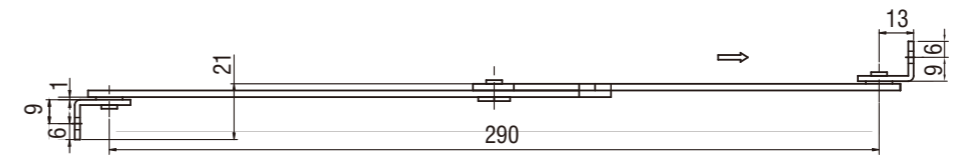

Telescopic Cover Stay With Button

12204, 12206

Telescopic Cover Stay

12208

RL

Index

Cover stay

M.S. nickel plated

Left opening	12204-02
Right opening	12204-04

M.S. nickel plated

Left opening	12206-02
Right opening	12206-04

LRS TAINLESS SERIES

Left opening

Right opening

M.S. nickel plated or stainless steel

	Steel in nickel plated	SUS 304
Left opening	12208-02-00	12208-02-608
Right opening	12208-04-00	12208-04-608