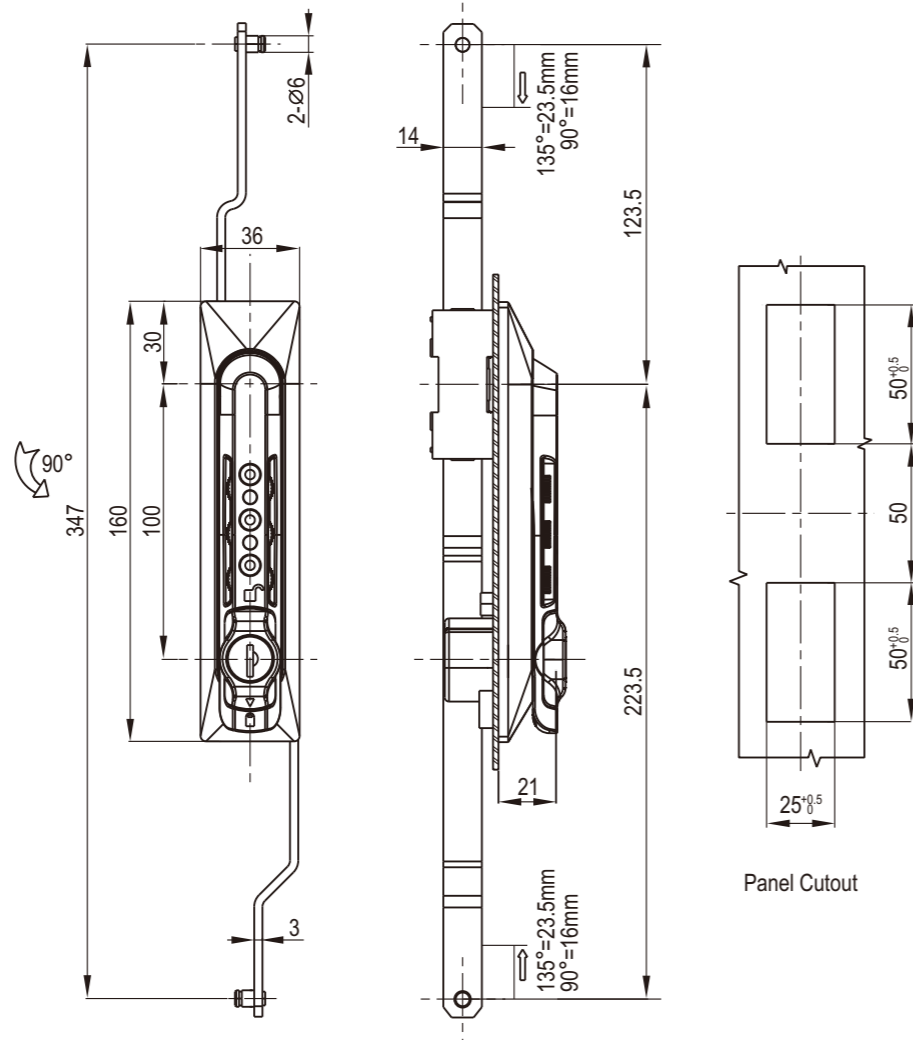

Rod Control Swinghandle

2228

Swinghandle

2232

Index

Locks

Black PA body, zinc die handle and shaft black powder coated

Version B (2Prod cotrol)	Version C (3Prod control)
2228-4002-02	2228-6002-02

Accessories ref. to page #
 1. CAM ref. to page 9A-001
 2. Rod control 1193 series

Remark
 1. Key different on request
 2. CH751 key code on request
 3. Keyed YK333

Index

Locks

Black PA body and handle, Stainless steel shaft

Mounting style	
With screw mounting	2232-2002-C
Mounting by hook	2232-2022-C

Accessories ref. to page #
 1. CAM ref. to page 9A-001

Remark
 1. Key different on request
 2. CCH751 key code on request

Under development, shall be available on December, 2022.