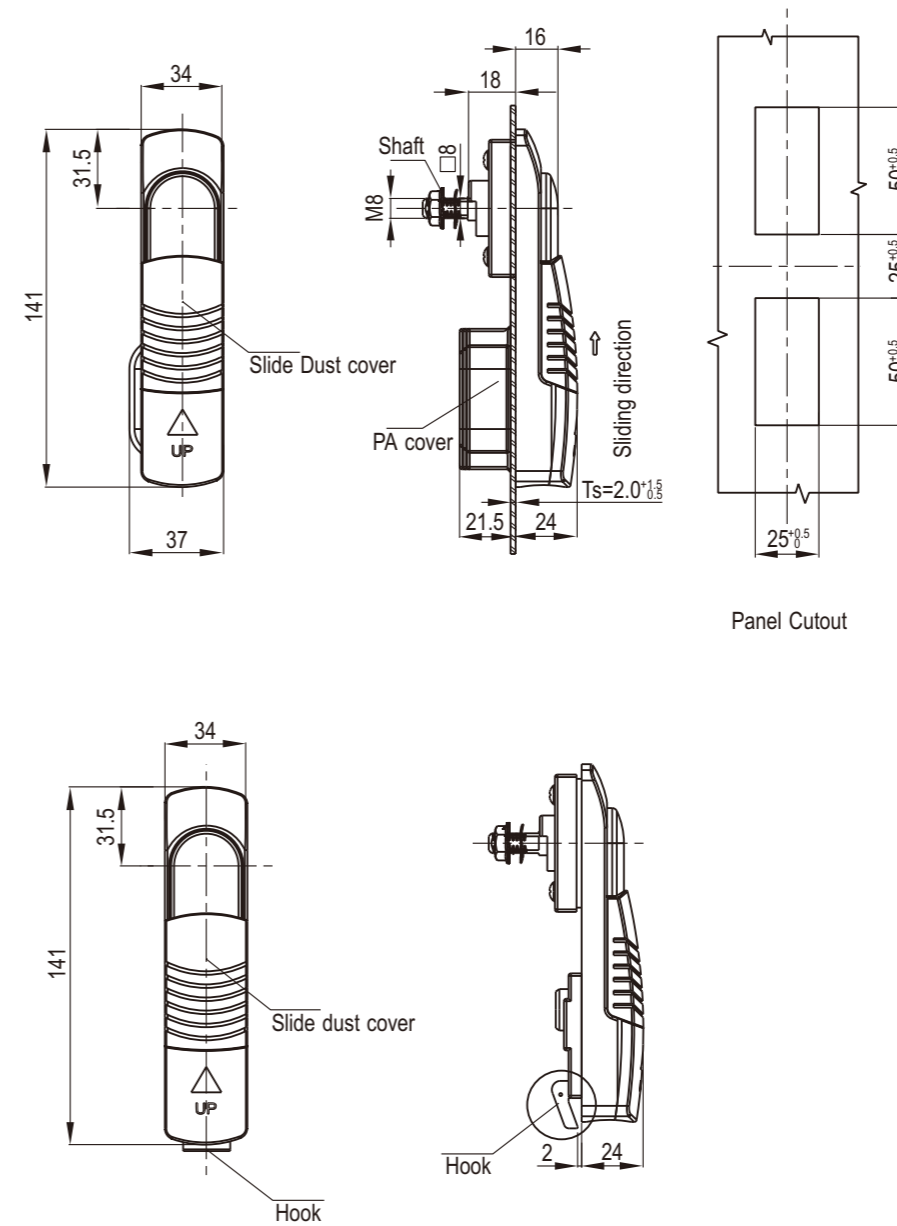

Rod Control Swinghandle

2228

Swinghandle

2232

Index

Locks

Black PA body, zinc die handle and shaft black powder coated

Version B (2Prod cotrol)	Version C (3Prod control)
2228-4002-02	2228-6002-02

Accessories ref. to page #
 1. CAM ref. to page 9A-001
 2. Rod control 1193 series

Remark
 1. Key different on request
 2. CH751 key code on request
 3. Keyed YK333

Index

Locks

Black PA body and handle, Stainless steel shaft

Mounting style	
With screw mounting	2232-2002-C
Mounting by hook	2232-2022-C

Accessories ref. to page #
 1. CAM ref. to page 9A-001

Remark
 1. Key different on request
 2. CCH751 key code on request

Under development, shall be available on December, 2022.