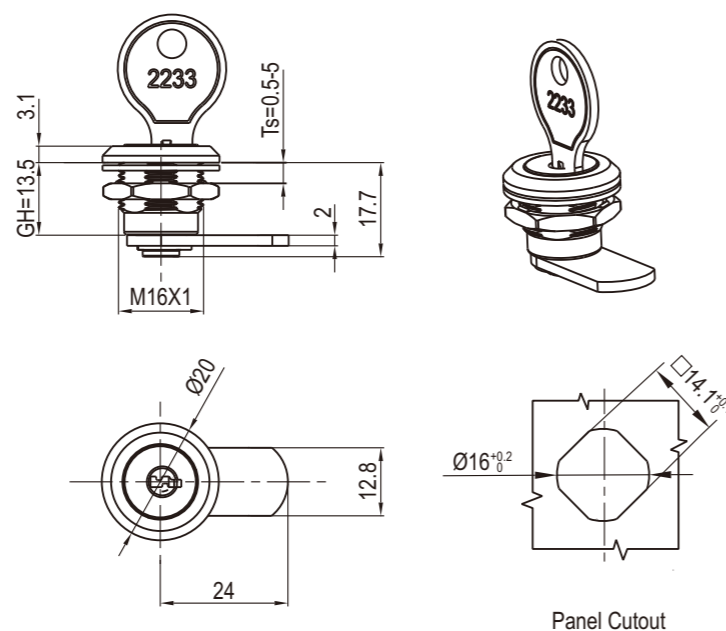

Quarter Turn Lock

2834、2836

Quarter Turn Lock

2836

Index

Locks

RL IP65

Zinc die, black smooth powder coated or bright chrome, m.s. zinc plated cam

Black Smooth Powder Coated	Bright Chrome
2834-220-20	2834-220-60

RL IP40

Zinc die, black textured powder coated or bright chrome, m.s. zinc plated cam

H Cam Style H	With nut mounting	
	Black Textured Powder Coated	Bright Chrome
H=7.5	2836-2-40.234.10	2836-2-60.234.10
H=13.5	2836-2-40.2226.10	2836-2-60.2226.10
H=19.5	2836-2-40.2238.10	2836-2-60.2238.10

Remark
Key code: 2233

Index

Locks

RL IP40

Zinc die, black textured powder coated or bright chrome, m.s. zinc plated cam

Cam Style H	Spring fixing plate	
	Black Textured Powder Coated	Bright Chrome
H=7.5	2836-4-40.234.10	2836-4-60.234.10
H=13.5	2836-4-40.2226.10	2836-4-60.2226.10
H=19.5	2836-4-40.2238.10	2836-4-60.2238.10