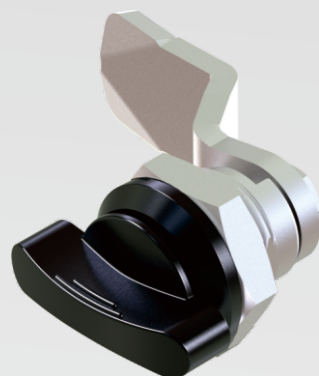

Quarter Turn Lock

2834、2836

Quarter Turn Lock

2836

Index

Locks

RL IP65

Zinc die, black smooth powder coated or bright chrome, m.s. zinc plated cam

Black Smooth Powder Coated	Bright Chrome
2834-220-20	2834-220-60

RL IP40

Zinc die, black textured powder coated or bright chrome, m.s. zinc plated cam

H Cam Style H	With nut mounting	
	Black Textured Powder Coated	Bright Chrome
H=7.5	2836-2-40.234.10	2836-2-60.234.10
H=13.5	2836-2-40.2226.10	2836-2-60.2226.10
H=19.5	2836-2-40.2238.10	2836-2-60.2238.10

Remark
Key code: 2233

Index

Locks

RL IP40

Zinc die, black textured powder coated or bright chrome, m.s. zinc plated cam

Cam Style H	Spring fixing plate	
	Black Textured Powder Coated	Bright Chrome
H=7.5	2836-4-40.234.10	2836-4-60.234.10
H=13.5	2836-4-40.2226.10	2836-4-60.2226.10
H=19.5	2836-4-40.2238.10	2836-4-60.2238.10