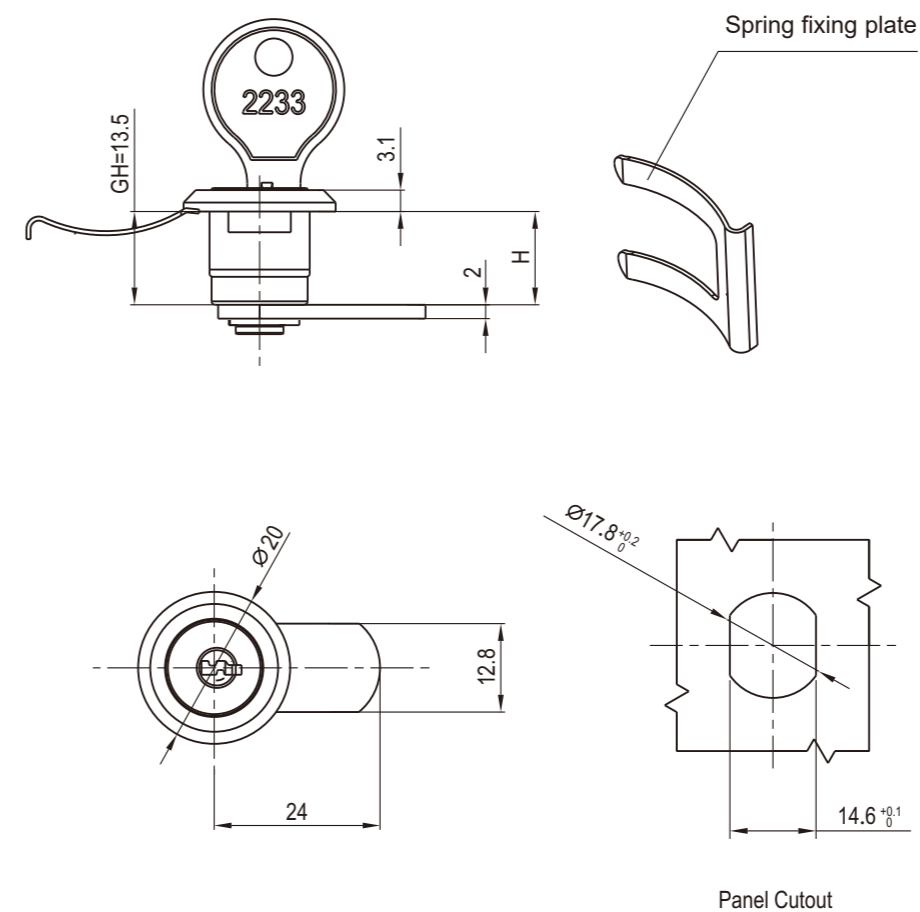

Quarter Turn Lock

2834、2836

Quarter Turn Lock

2836

Index

Locks

RL IP65

Zinc die, black smooth powder coated or bright chrome, m.s. zinc plated cam

Black Smooth Powder Coated	Bright Chrome
2834-220-20	2834-220-60

RL IP40

Zinc die, black textured powder coated or bright chrome, m.s. zinc plated cam

H Cam Style H	With nut mounting	
	Black Textured Powder Coated	Bright Chrome
H=7.5	2836-2-40.234.10	2836-2-60.234.10
H=13.5	2836-2-40.2226.10	2836-2-60.2226.10
H=19.5	2836-2-40.2238.10	2836-2-60.2238.10

Remark
Key code: 2233

Index

Locks

RL IP40

Zinc die, black textured powder coated or bright chrome, m.s. zinc plated cam

Cam Style H	Spring fixing plate	
	Black Textured Powder Coated	Bright Chrome
H=7.5	2836-4-40.234.10	2836-4-60.234.10
H=13.5	2836-4-40.2226.10	2836-4-60.2226.10
H=19.5	2836-4-40.2238.10	2836-4-60.2238.10