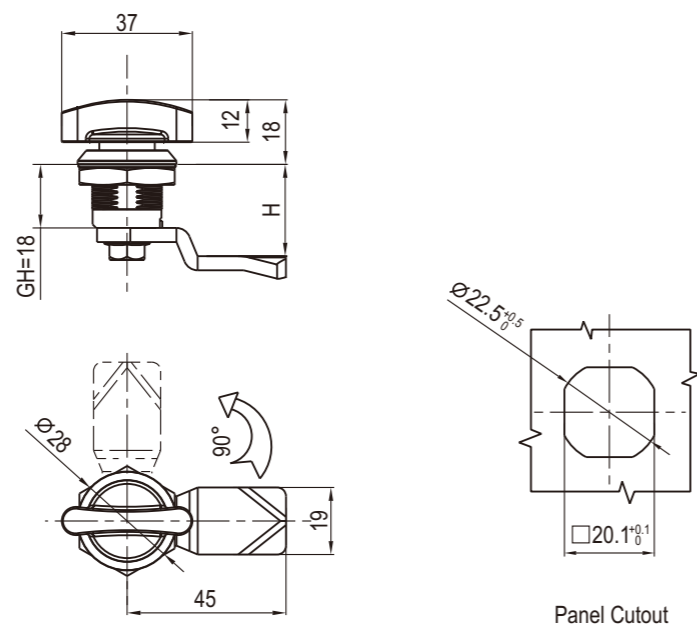

Quarter Turn Lock

2834、2836

Quarter Turn Lock

2836

Index

Locks

RL IP65

Zinc die, black smooth powder coated or bright chrome, m.s. zinc plated cam

Black Smooth Powder Coated	Bright Chrome
2834-220-20	2834-220-60

RL IP40

Zinc die, black textured powder coated or bright chrome, m.s. zinc plated cam

H Cam Style H	With nut mounting	
	Black Textured Powder Coated	Bright Chrome
H=7.5	2836-2-40.234.10	2836-2-60.234.10
H=13.5	2836-2-40.2226.10	2836-2-60.2226.10
H=19.5	2836-2-40.2238.10	2836-2-60.2238.10

Remark
Key code: 2233

Index

Locks

RL IP40

Zinc die, black textured powder coated or bright chrome, m.s. zinc plated cam

Cam Style H	Spring fixing plate	
	Black Textured Powder Coated	Bright Chrome
H=7.5	2836-4-40.234.10	2836-4-60.234.10
H=13.5	2836-4-40.2226.10	2836-4-60.2226.10
H=19.5	2836-4-40.2238.10	2836-4-60.2238.10