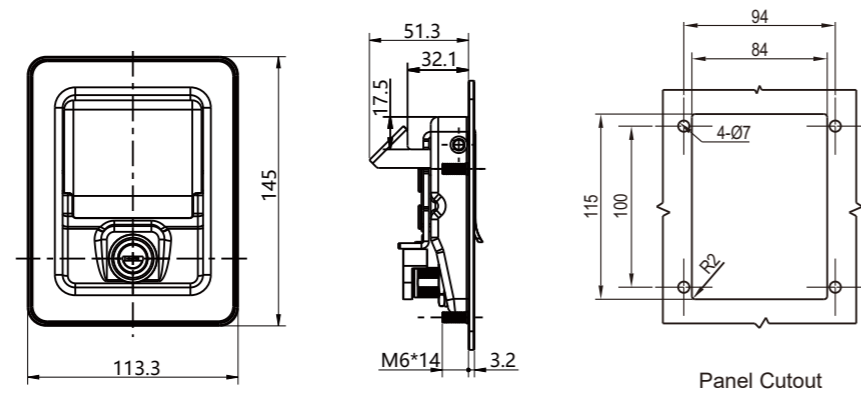

Panel Cutout

Paddle housing, handle, padlock hook m.s. black smooth powder coated, slide plate, cam, m.s. zinc plated

3404-20A-20