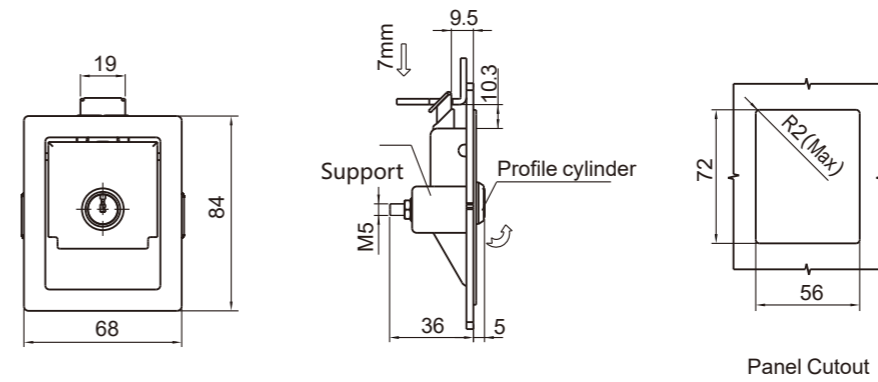

Panel Cutout

Black PA plastic, housing, handel

Key Locking

3402-20-180

This product is not available for selling to the markets of US, England.

## Paddle Latch

3406, 3408

Panel Cutout

Housing, handle, support, steel black smooth powder coated or stainless steel

	Black smooth powder coated	SUS 304
With insert	3406-420-20	
Without insert	3406-400-20	3406-400-608

Panel Cutout

Paddle housing, handle, padlock hook m.s. black smooth powder coated, slide plate, cam, m.s. zinc plated

Padlockable

3404-00-20-P

NEW

Panel Cutout

Paddle housing, handle, padlock hook m.s. black smooth powder coated, slide plate, cam, m.s. zinc plated

3404-20A-20

Panel Cutout

Housing, handle, support, steel black matt powder coated or stainless steel

Cam style	Grip Range		Key Locking	Non-locking
	Min	Max		
Reversed cam	28	43	3408-220-734	3408-200-734
	43	58	3408-220-534	3408-200-534
Straight cam	58	73	3408-220-334	3408-200-334
Offset cam	73	88	3408-220-534	3408-200-534
	88	104	3408-220-734	3408-200-734