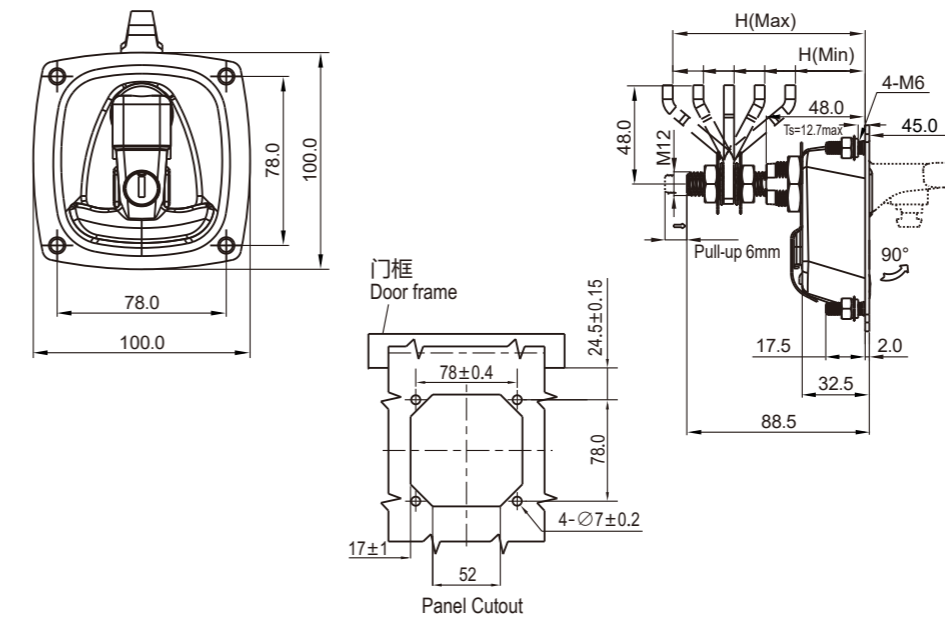

Panel Cutout

Paddle housing, handle, padlock hook m.s. black smooth powder coated, slide plate, cam, m.s. zinc plated

Padlockable

3404-00-20-P

NEW

Panel Cutout

Paddle housing, handle, padlock hook m.s. black smooth powder coated, slide plate, cam, m.s. zinc plated

3404-20A-20

Panel Cutout

Housing, handle, support, steel black matt powder coated or stainless steel

Cam style	Grip Range		Key Locking	Non-locking
	Min	Max		
Reversed cam	28	43	3408-220-734	3408-200-734
	43	58	3408-220-534	3408-200-534
Straight cam	58	73	3408-220-334	3408-200-334
Offset cam	73	88	3408-220-534	3408-200-534
	88	104	3408-220-734	3408-200-734