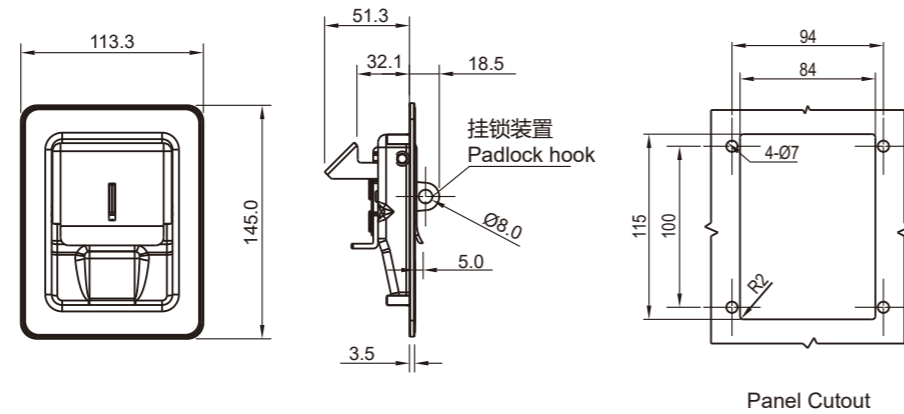

## Paddle Latch

3406, 3408

Panel Cutout

Housing, handle, support, steel black smooth powder coated or stainless steel

	Black smooth powder coated	SUS 304
With insert	3406-420-20	
Without insert	3406-400-20	3406-400-608

Panel Cutout

Paddle housing, handle, padlock hook m.s. black smooth powder coated, slide plate, cam, m.s. zinc plated

Padlockable

3404-00-20-P

NEW

Panel Cutout

Paddle housing, handle, padlock hook m.s. black smooth powder coated, slide plate, cam, m.s. zinc plated

3404-20A-20

Panel Cutout

Housing, handle, support, steel black matt powder coated or stainless steel

Cam style	Grip Range		Key Locking	Non-locking
	Min	Max		
Reversed cam	28	43	3408-220-734	3408-200-734
	43	58	3408-220-534	3408-200-534
Straight cam	58	73	3408-220-334	3408-200-334
Offset cam	73	88	3408-220-534	3408-200-534
	88	104	3408-220-734	3408-200-734