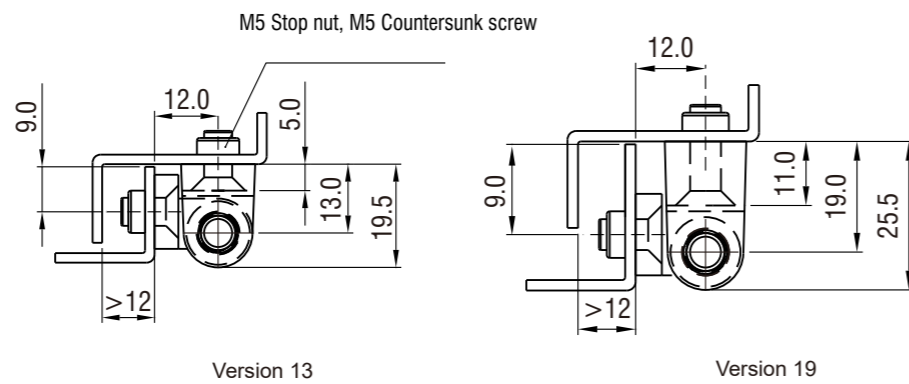

# External Hinge

4656

Index

Hinges

Index

Hinges

Hinge zinc die, m.s. zinc plated pin, PA bushing

Highly	Black Textured Powder Coated	Bright Chrome
Version 13	4654-26-40	4654-26-60
Version 19	4654-38-40	4654-38-60