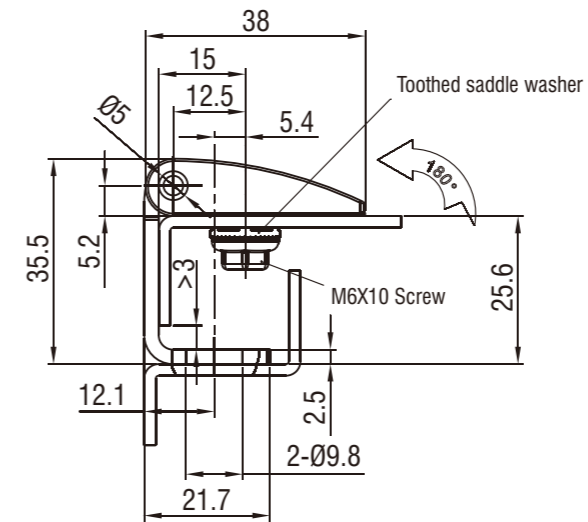

# External Hinge

4656

Index

Hinges

Index

Hinges

Hinge zinc die, m.s. zinc plated pin, PA bushing

Highly	Black Textured Powder Coated	Bright Chrome
Version 13	4654-26-40	4654-26-60
Version 19	4654-38-40	4654-38-60