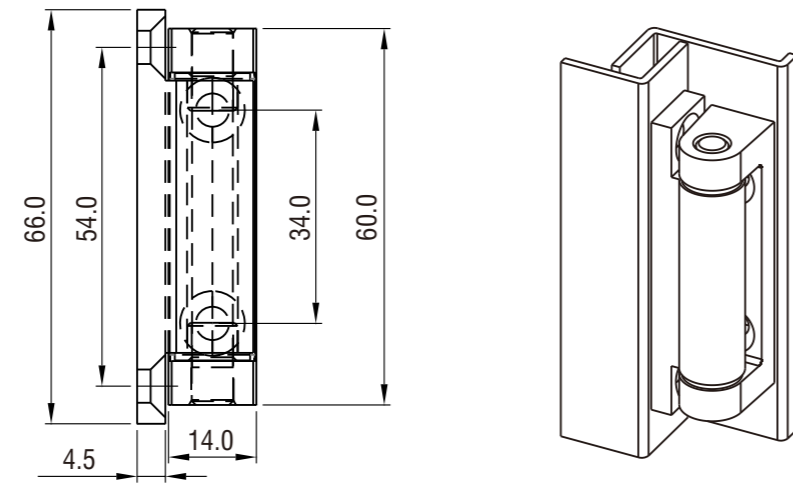

# External Hinge

4656

Index

Hinges

Index

Hinges

Hinge zinc die, m.s. zinc plated pin, PA bushing

Highly	Black Textured Powder Coated	Bright Chrome
Version 13	4654-26-40	4654-26-60
Version 19	4654-38-40	4654-38-60