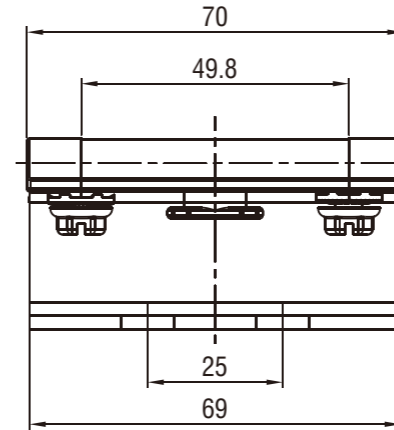

# External Hinge

4656

Index

Hinges

Index

Hinges

Hinge zinc die, m.s. zinc plated pin, PA bushing

Highly	Black Textured Powder Coated	Bright Chrome
Version 13	4654-26-40	4654-26-60
Version 19	4654-38-40	4654-38-60