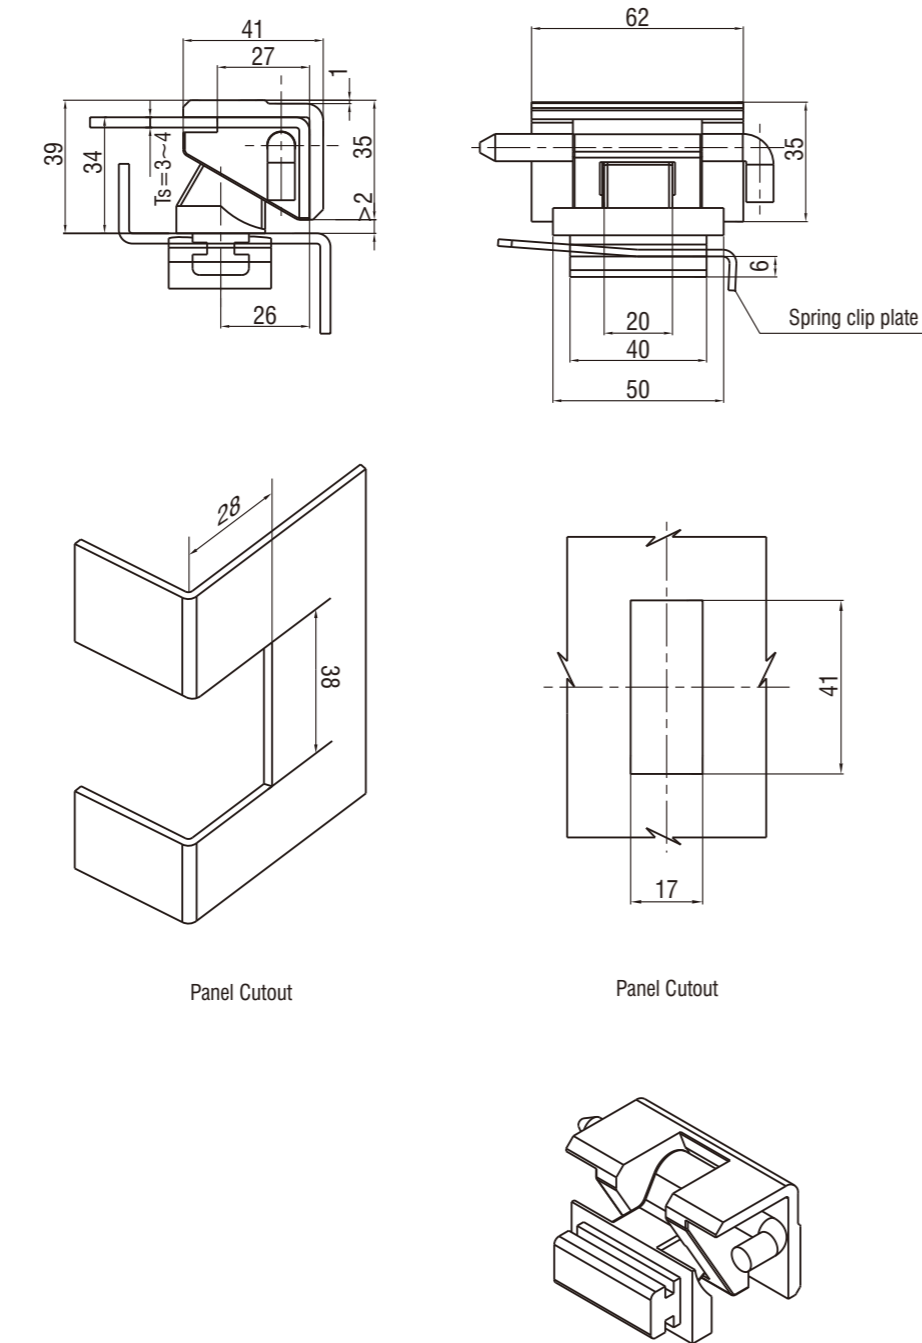

External Hinge

4614

External Hinge

4616

Index

Hinges

Index

Hinges

Zinc die, m.s. zinc plated pin and clip plate, black smooth powder coated or black E-coated

	Black Smooth Powder Coated	Black E-Coated
4614-02-20		4614-02-100

Zinc die, stainless steel pin, black textured powder coated, or full stainless steel material

Type	Zinc die		Steel frame leaf, zinc die door leaf		SUS 316	
	Version(Left)	Version(Right)	Version(Left)	Version(Right)	Version(Left)	Version(Right)
A+E	4616-222AE-40	4616-224AE-40				
C+E	4616-222CE-40	4616-224CE-40	4616-222CE-240	4616-224CE-240		
C+F	4616-222CF-40	4616-224CF-40	4616-222CF-240	4616-224CF-240	4616-222CF-632	4616-224CF-632