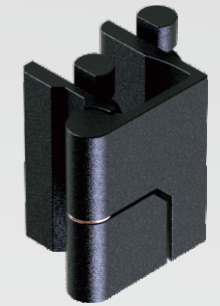

Index

Hinges

A+E