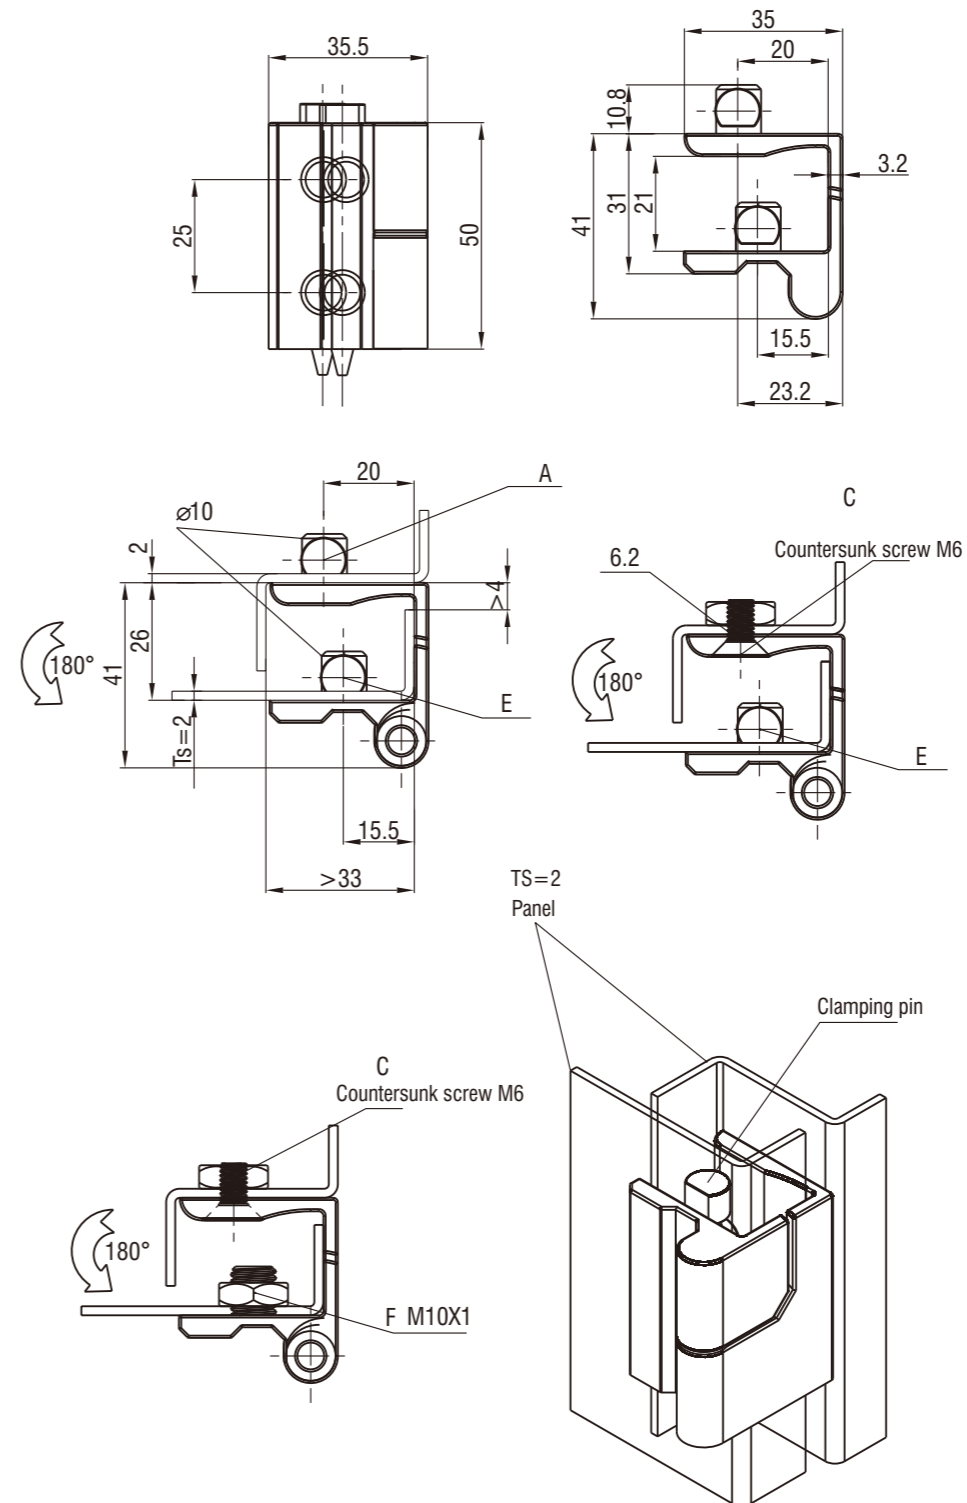

External Hinge

4614

External Hinge

4616

Index

Hinges

Index

Hinges

Zinc die, m.s. zinc plated pin and clip plate, black smooth powder coated or black E-coated

	Black Smooth Powder Coated	Black E-Coated
4614-02-20		4614-02-100

Zinc die, stainless steel pin, black textured powder coated, or full stainless steel material

Type	Zinc die		Steel frame leaf, zinc die door leaf		SUS 316	
	Version(Left)	Version(Right)	Version(Left)	Version(Right)	Version(Left)	Version(Right)
A+E	4616-222AE-40	4616-224AE-40				
C+E	4616-222CE-40	4616-224CE-40	4616-222CE-240	4616-224CE-240		
C+F	4616-222CF-40	4616-224CF-40	4616-222CF-240	4616-224CF-240	4616-222CF-632	4616-224CF-632