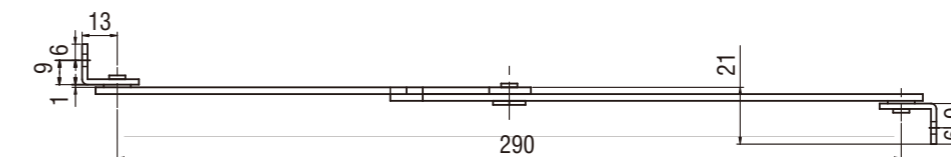

# Telescopic Cover Stay

12208

RL

Index

Cover stay

M.S. nickel plated

Left opening	12204-02
Right opening	12204-04

M.S. nickel plated

Left opening	12206-02
Right opening	12206-04

6A-002

LRS TAINLESS SERIES

Left opening

Index

Cover stay

Right opening

M.S. nickel plated or stainless steel

	Steel in nickel plated	SUS 304
Left opening	12208-02-00	12208-02-608
Right opening	12208-04-00	12208-04-608

6A-003