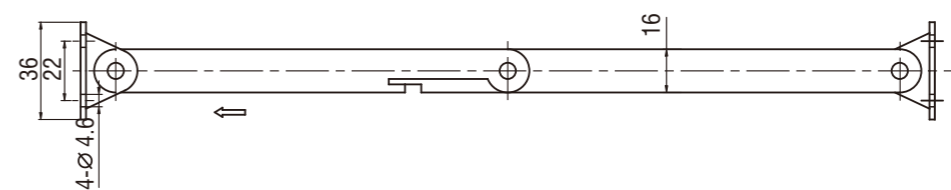

# Telescopic Cover Stay

12208

RL

Index

Cover stay

M.S. nickel plated

Left opening	12204-02
Right opening	12204-04

M.S. nickel plated

Left opening	12206-02
Right opening	12206-04

6A-002

LRS TAINLESS SERIES

Left opening

Index

Cover stay

Right opening

M.S. nickel plated or stainless steel

	Steel in nickel plated	SUS 304
Left opening	12208-02-00	12208-02-608
Right opening	12208-04-00	12208-04-608

6A-003