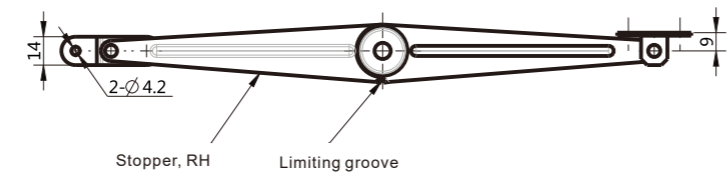

# Telescopic Cover Stay With Button

12204, 12206

# Telescopic Cover Stay

12208

RL

Index

Cover stay

M.S. nickel plated

Left opening	12204-02
Right opening	12204-04

M.S. nickel plated

Left opening	12206-02
Right opening	12206-04

6A-002

LRS TAINLESS SERIES

Left opening

Index

Cover stay

Right opening

M.S. nickel plated or stainless steel

	Steel in nickel plated	SUS 304
Left opening	12208-02-00	12208-02-608
Right opening	12208-04-00	12208-04-608

6A-003