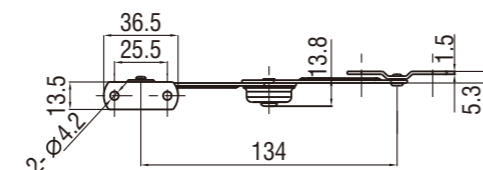

# Telescopic Cover Stay

12208

RL

Index

Cover stay

M.S. nickel plated

Left opening	12204-02
Right opening	12204-04

M.S. nickel plated

Left opening	12206-02
Right opening	12206-04

6A-002

LRS TAINLESS SERIES

Left opening

Index

Cover stay

Right opening

M.S. nickel plated or stainless steel

	Steel in nickel plated	SUS 304
Left opening	12208-02-00	12208-02-608
Right opening	12208-04-00	12208-04-608

6A-003