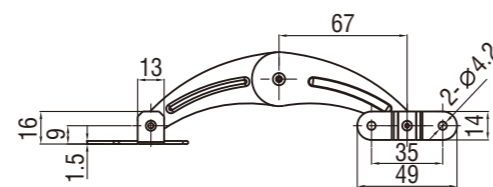

# Telescopic Cover Stay

12208

RL

Index

Cover stay

M.S. nickel plated

Left opening	12204-02
Right opening	12204-04

M.S. nickel plated

Left opening	12206-02
Right opening	12206-04

6A-002

LRS TAINLESS SERIES

Left opening

Index

Cover stay

Right opening

M.S. nickel plated or stainless steel

	Steel in nickel plated	SUS 304
Left opening	12208-02-00	12208-02-608
Right opening	12208-04-00	12208-04-608

6A-003