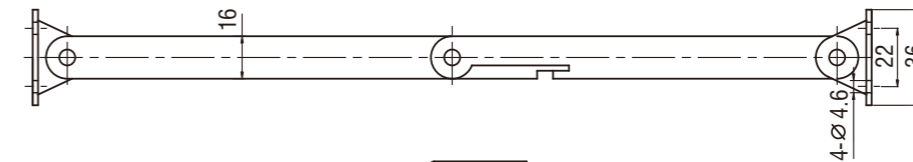

# Telescopic Cover Stay

12208

RL

Index

Cover stay

M.S. nickel plated

Left opening	12204-02
Right opening	12204-04

M.S. nickel plated

Left opening	12206-02
Right opening	12206-04

6A-002

LRS TAINLESS SERIES

Left opening

Index

Cover stay

Right opening

M.S. nickel plated or stainless steel

	Steel in nickel plated	SUS 304
Left opening	12208-02-00	12208-02-608
Right opening	12208-04-00	12208-04-608

6A-003