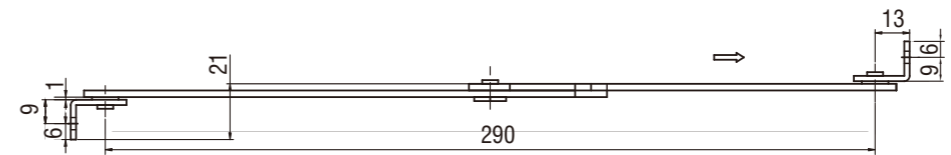

# Telescopic Cover Stay

12208

RL

Index

Cover stay

M.S. nickel plated

Left opening	12204-02
Right opening	12204-04

M.S. nickel plated

Left opening	12206-02
Right opening	12206-04

6A-002

LRS TAINLESS SERIES

Left opening

Index

Cover stay

Right opening

M.S. nickel plated or stainless steel

	Steel in nickel plated	SUS 304
Left opening	12208-02-00	12208-02-608
Right opening	12208-04-00	12208-04-608

6A-003