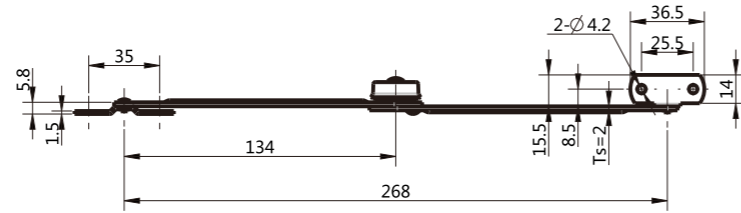

# Telescopic Cover Stay

12208

RL

Index

Cover stay

M.S. nickel plated

Left opening	12204-02
Right opening	12204-04

M.S. nickel plated

Left opening	12206-02
Right opening	12206-04

6A-002

LRS TAINLESS SERIES

Left opening

Index

Cover stay

Right opening

M.S. nickel plated or stainless steel

	Steel in nickel plated	SUS 304
Left opening	12208-02-00	12208-02-608
Right opening	12208-04-00	12208-04-608

6A-003