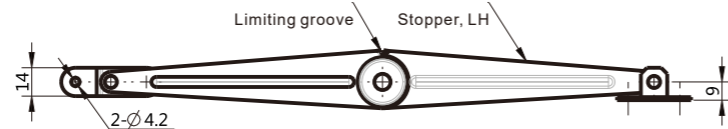

# Telescopic Cover Stay

12208

RL

Index

Cover stay

M.S. nickel plated

Left opening	12204-02
Right opening	12204-04

M.S. nickel plated

Left opening	12206-02
Right opening	12206-04

6A-002

LRS TAINLESS SERIES

Left opening

Index

Cover stay

Right opening

M.S. nickel plated or stainless steel

	Steel in nickel plated	SUS 304
Left opening	12208-02-00	12208-02-608
Right opening	12208-04-00	12208-04-608

6A-003