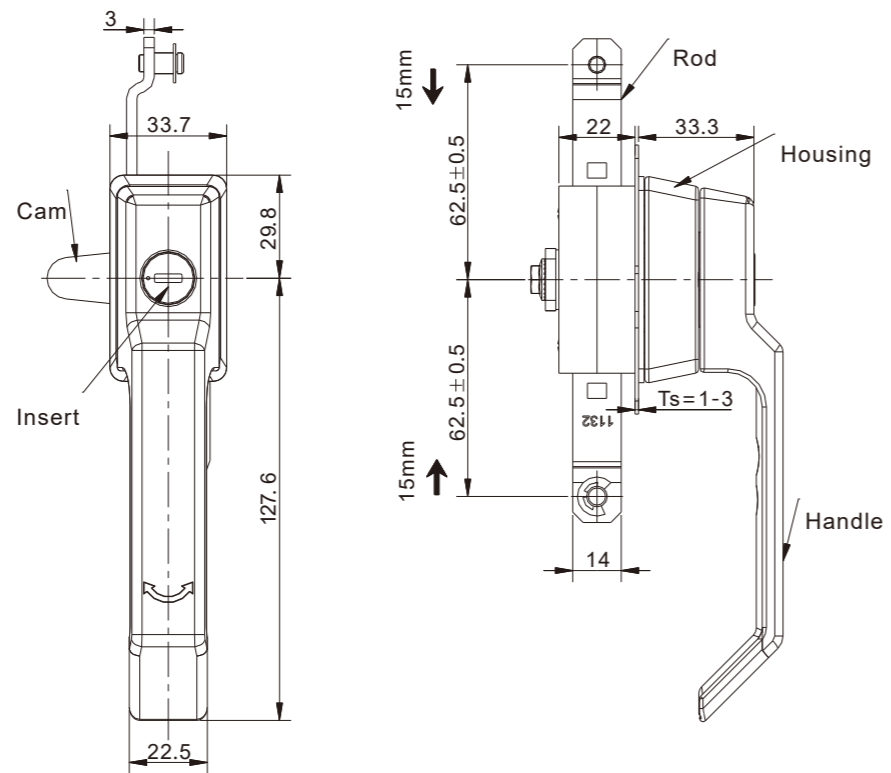

# Rod Control Swinghandle

2264

# Profile Cylinder

2378

Index

Locks

**RL IP65** **NEW**

Panel Cutout

Accessories ref. to page #

1. With non-stopper cam
2. With special rod control

Remark

1. Padlockable on request

Handle, housing: zinc alloy, black smooth powder coated; rod, cam: Q235, trivalent chromate zinc plated

	Padlockable	Without padlock
Black Smooth Powder Coated	2264-6002-20-P	2264-6002-20

Index

Locks

Version A

Version B

Version A

Version B

body, bright chrome plated

Insert type	Version A	Version B
Alike YK333	2378-666-A	2378-666-B
Double Bit 3mm	2378-026-A	2378-026-B
Double Bit 4mm	2378-028-A	2378-028-B
Double Bit 5mm	2378-030-A	2378-030-B
2x4 Slot	2378-048-A	2378-048-B
2x4 Slot coin proof	2378-248-A	2378-248-B
Triangular 7mm	2378-074-A	2378-074-B
Triangular 8mm	2378-076-A	2378-076-B
Square 7mm	2378-094-A	2378-094-B
Square 8mm	2378-096-A	2378-096-B
Square 7mm with slot	2378-294-A	2378-294-B
Square 8mm with slot	2378-296-A	2378-296-B
Female square 8mm	2378-496-A	2378-498-B
Hexagon female 8mm	2378-336-A	2378-336-B
Hexagon female 9mm	2378-338-A	2378-338-B
Hexagon female 8mm with 3mm pin	2378-536-A	2378-536-B
Hexagon male 10mm	2378-720-A	2378-720-B