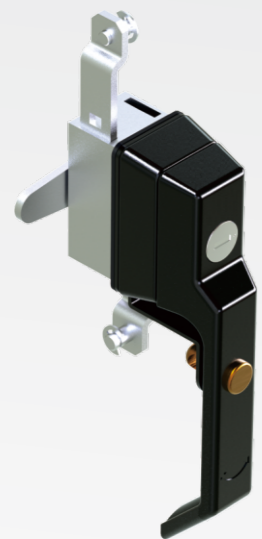

# Rod Control Swinghandle

2264

# Profile Cylinder

2378

Index

Locks

**RL IP65** **NEW**

Panel Cutout

Accessories ref. to page #

1. With non-stopper cam
2. With special rod control

Remark

1. Padlockable on request

Handle, housing: zinc alloy, black smooth powder coated; rod, cam: Q235, trivalent chromate zinc plated

	Padlockable	Without padlock
Black Smooth Powder Coated	2264-6002-20-P	2264-6002-20

Index

Locks

Version A

Version B

Version A

Version B

body, bright chrome plated

Insert type	Version A	Version B
Alike YK333	2378-666-A	2378-666-B
Double Bit 3mm	2378-026-A	2378-026-B
Double Bit 4mm	2378-028-A	2378-028-B
Double Bit 5mm	2378-030-A	2378-030-B
2x4 Slot	2378-048-A	2378-048-B
2x4 Slot coin proof	2378-248-A	2378-248-B
Triangular 7mm	2378-074-A	2378-074-B
Triangular 8mm	2378-076-A	2378-076-B
Square 7mm	2378-094-A	2378-094-B
Square 8mm	2378-096-A	2378-096-B
Square 7mm with slot	2378-294-A	2378-294-B
Square 8mm with slot	2378-296-A	2378-296-B
Female square 8mm	2378-496-A	2378-498-B
Hexagon female 8mm	2378-336-A	2378-336-B
Hexagon female 9mm	2378-338-A	2378-338-B
Hexagon female 8mm with 3mm pin	2378-536-A	2378-536-B
Hexagon male 10mm	2378-720-A	2378-720-B