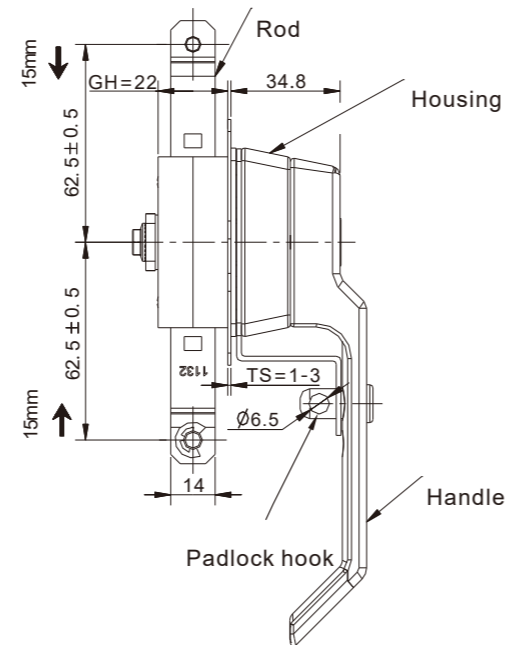

# Rod Control Swinghandle

2264

# Profile Cylinder

2378

Index

Locks

**RL IP65** **NEW**

Panel Cutout

Accessories ref. to page #

1. With non-stopper cam
2. With special rod control

Remark

1. Padlockable on request

Handle, housing: zinc alloy, black smooth powder coated; rod, cam: Q235, trivalent chromate zinc plated

	Padlockable	Without padlock
Black Smooth Powder Coated	2264-6002-20-P	2264-6002-20

Index

Locks

Version A

Version B

Version A

Version B

body, bright chrome plated

Insert type	Version A	Version B
Alike YK333	2378-666-A	2378-666-B
Double Bit 3mm	2378-026-A	2378-026-B
Double Bit 4mm	2378-028-A	2378-028-B
Double Bit 5mm	2378-030-A	2378-030-B
2x4 Slot	2378-048-A	2378-048-B
2x4 Slot coin proof	2378-248-A	2378-248-B
Triangular 7mm	2378-074-A	2378-074-B
Triangular 8mm	2378-076-A	2378-076-B
Square 7mm	2378-094-A	2378-094-B
Square 8mm	2378-096-A	2378-096-B
Square 7mm with slot	2378-294-A	2378-294-B
Square 8mm with slot	2378-296-A	2378-296-B
Female square 8mm	2378-496-A	2378-498-B
Hexagon female 8mm	2378-336-A	2378-336-B
Hexagon female 9mm	2378-338-A	2378-338-B
Hexagon female 8mm with 3mm pin	2378-536-A	2378-536-B
Hexagon male 10mm	2378-720-A	2378-720-B