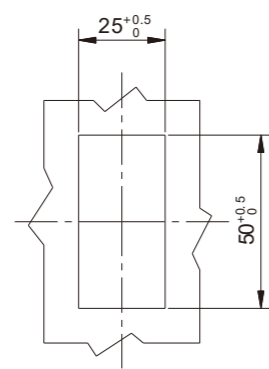

# Rod Control Swinghandle

2264

# Profile Cylinder

2378

Index

Locks

**RL IP65** **NEW**

Panel Cutout

Accessories ref. to page #

1. With non-stopper cam
2. With special rod control

Remark

1. Padlockable on request

Handle, housing: zinc alloy, black smooth powder coated; rod, cam: Q235, trivalent chromate zinc plated

	Padlockable	Without padlock
Black Smooth Powder Coated	2264-6002-20-P	2264-6002-20

Index

Locks

Version A

Version B

Version A

Version B

body, bright chrome plated

Insert type	Version A	Version B
Alike YK333	2378-666-A	2378-666-B
Double Bit 3mm	2378-026-A	2378-026-B
Double Bit 4mm	2378-028-A	2378-028-B
Double Bit 5mm	2378-030-A	2378-030-B
2x4 Slot	2378-048-A	2378-048-B
2x4 Slot coin proof	2378-248-A	2378-248-B
Triangular 7mm	2378-074-A	2378-074-B
Triangular 8mm	2378-076-A	2378-076-B
Square 7mm	2378-094-A	2378-094-B
Square 8mm	2378-096-A	2378-096-B
Square 7mm with slot	2378-294-A	2378-294-B
Square 8mm with slot	2378-296-A	2378-296-B
Female square 8mm	2378-496-A	2378-498-B
Hexagon female 8mm	2378-336-A	2378-336-B
Hexagon female 9mm	2378-338-A	2378-338-B
Hexagon female 8mm with 3mm pin	2378-536-A	2378-536-B
Hexagon male 10mm	2378-720-A	2378-720-B