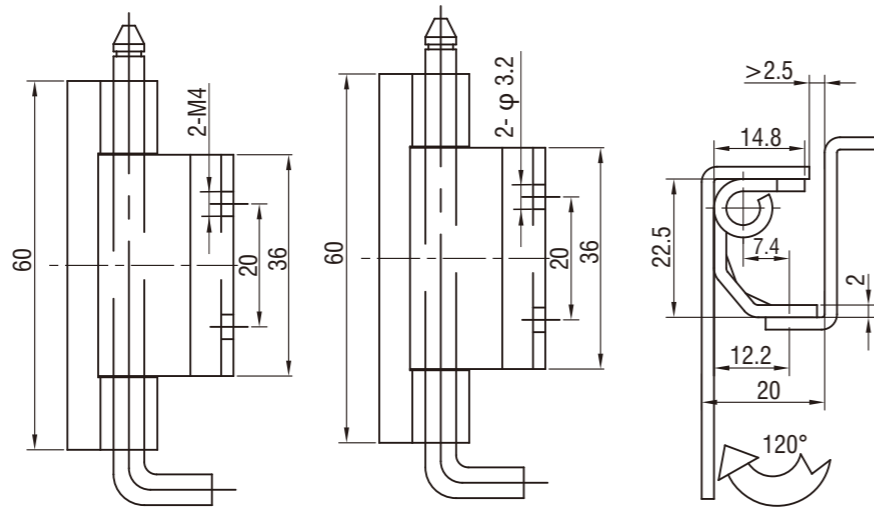

# Concealed Hinge

4812, 4814

# Concealed Hinge

4814

Index

Hinges

Screw on version

Weld on version

M.S. zinc plated or stainless steel

	SUS 304	Steel
Screw on version	4812-022-608	4812-022-02
Weld on version	4812-024-608	4812-024-02

M.S. zinc plated or stainless steel

	SUS 304	Steel
(Dim 20)	4814-042-608	4814-042-02
(Dim 24.5)	4814-044-608	4814-044-02

2D-005

M.S. zinc plated or stainless steel

	SUS 304	Steel
(Dim 20.3)	4814-022-608	4814-022-02
(Dim 21.5)	4814-024-608	4814-024-02

M.S. zinc plated or stainless steel

	SUS 304	Steel
(Dim 20)	4814-062-608	4814-062-02
(Dim 24.5)	4814-064-608	4814-064-02

Index

Hinges

2D-006