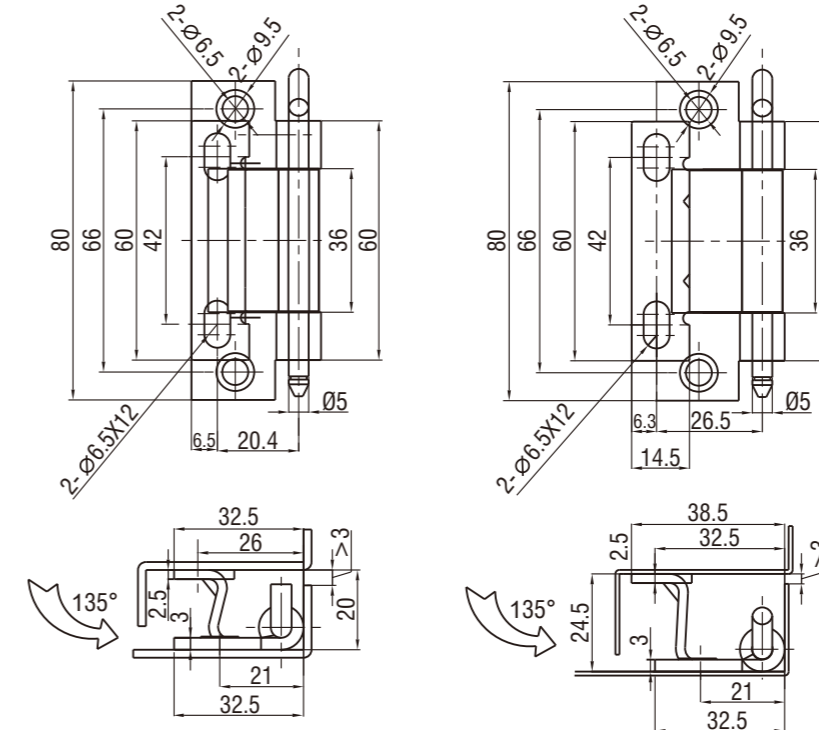

# Concealed Hinge

4814

Index

Hinges

Screw on version

Weld on version

M.S. zinc plated or stainless steel

	SUS 304	Steel
Screw on version	4812-022-608	4812-022-02
Weld on version	4812-024-608	4812-024-02

M.S. zinc plated or stainless steel

	SUS 304	Steel
(Dim 20)	4814-042-608	4814-042-02
(Dim 24.5)	4814-044-608	4814-044-02

2D-005

M.S. zinc plated or stainless steel

	SUS 304	Steel
(Dim 20.3)	4814-022-608	4814-022-02
(Dim 21.5)	4814-024-608	4814-024-02

M.S. zinc plated or stainless steel

	SUS 304	Steel
(Dim 20)	4814-062-608	4814-062-02
(Dim 24.5)	4814-064-608	4814-064-02

Index

Hinges

2D-006