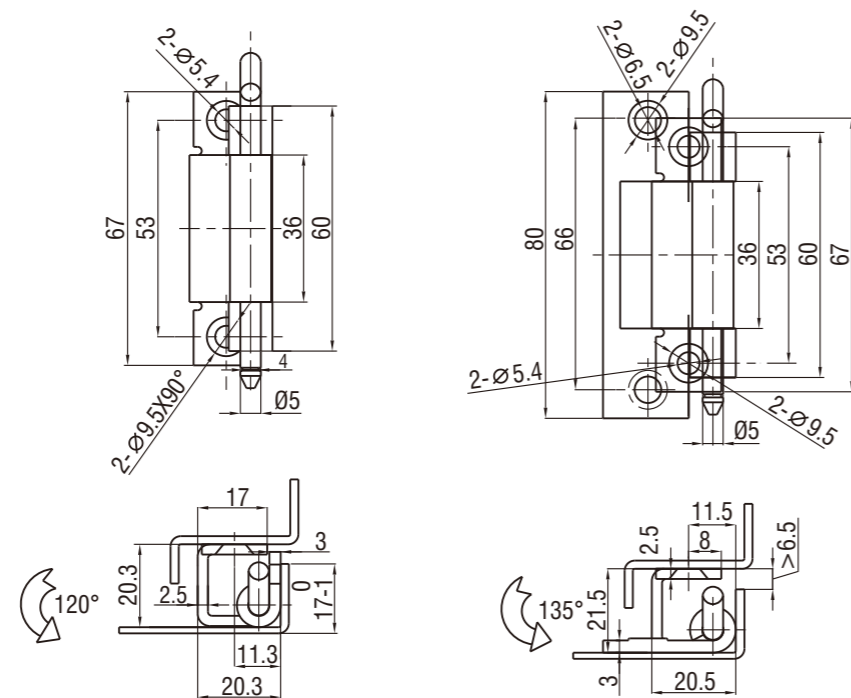

# Concealed Hinge

4814

Index

Hinges

Screw on version

Weld on version

M.S. zinc plated or stainless steel

	SUS 304	Steel
Screw on version	4812-022-608	4812-022-02
Weld on version	4812-024-608	4812-024-02

M.S. zinc plated or stainless steel

	SUS 304	Steel
(Dim 20)	4814-042-608	4814-042-02
(Dim 24.5)	4814-044-608	4814-044-02

2D-005

M.S. zinc plated or stainless steel

	SUS 304	Steel
(Dim 20.3)	4814-022-608	4814-022-02
(Dim 21.5)	4814-024-608	4814-024-02

M.S. zinc plated or stainless steel

	SUS 304	Steel
(Dim 20)	4814-062-608	4814-062-02
(Dim 24.5)	4814-064-608	4814-064-02

Index

Hinges

2D-006