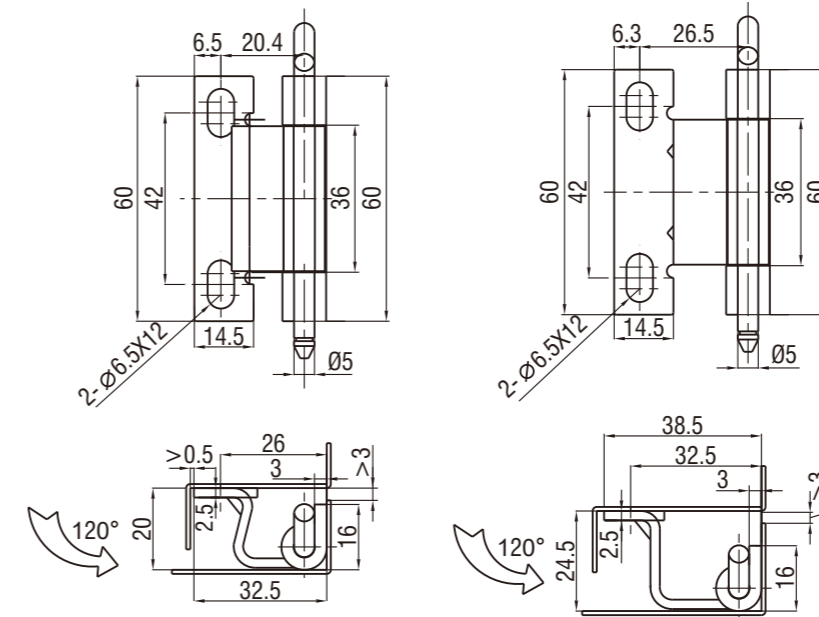

# Concealed Hinge

4814

Index

Hinges

Screw on version

Weld on version

M.S. zinc plated or stainless steel

	SUS 304	Steel
Screw on version	4812-022-608	4812-022-02
Weld on version	4812-024-608	4812-024-02

M.S. zinc plated or stainless steel

	SUS 304	Steel
(Dim 20)	4814-042-608	4814-042-02
(Dim 24.5)	4814-044-608	4814-044-02

2D-005

M.S. zinc plated or stainless steel

	SUS 304	Steel
(Dim 20.3)	4814-022-608	4814-022-02
(Dim 21.5)	4814-024-608	4814-024-02

M.S. zinc plated or stainless steel

	SUS 304	Steel
(Dim 20)	4814-062-608	4814-062-02
(Dim 24.5)	4814-064-608	4814-064-02

Index

Hinges

2D-006