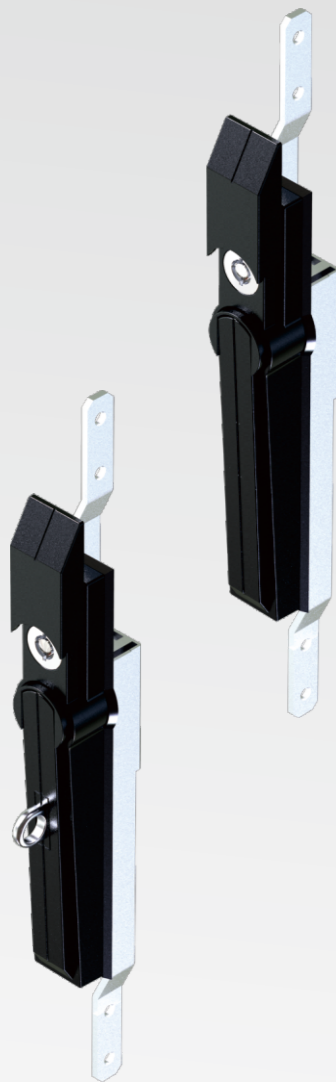

Rod Control Swinghandle

2220

Rod Control Swinghandle

2226

Index

Locks

RL IP40 **NEW**

Panel Cutout

Zinc housing handle, SUS316 pedlock device, black smooth powder coated or NM spray painting (matte silver)

Version C(3P.rod control)

Black Smooth Powder Coated	NM spray painting(matte silver)
2220-6004-20	2220-6004-104

Remark

1. Better locking function and security
2. The handle can be raised automatically when opened
3. Padlockable on request

1A-025

Index

Locks

RL IP65

Panel Cutout

Black PA body, zinc die handle, brass handle shaft

Version B (2P.rod control)

Version C(3P.rod control)

2226-4002-02	2226-6002-02
--------------	--------------

Accessories ref. to page #
1. CAM ref. to page 9A-001
2. Rod control 1193 series

Remark

1. Key different on request
2. CH751 key code on request
3. Padlockable on request
4. Keyed YK333