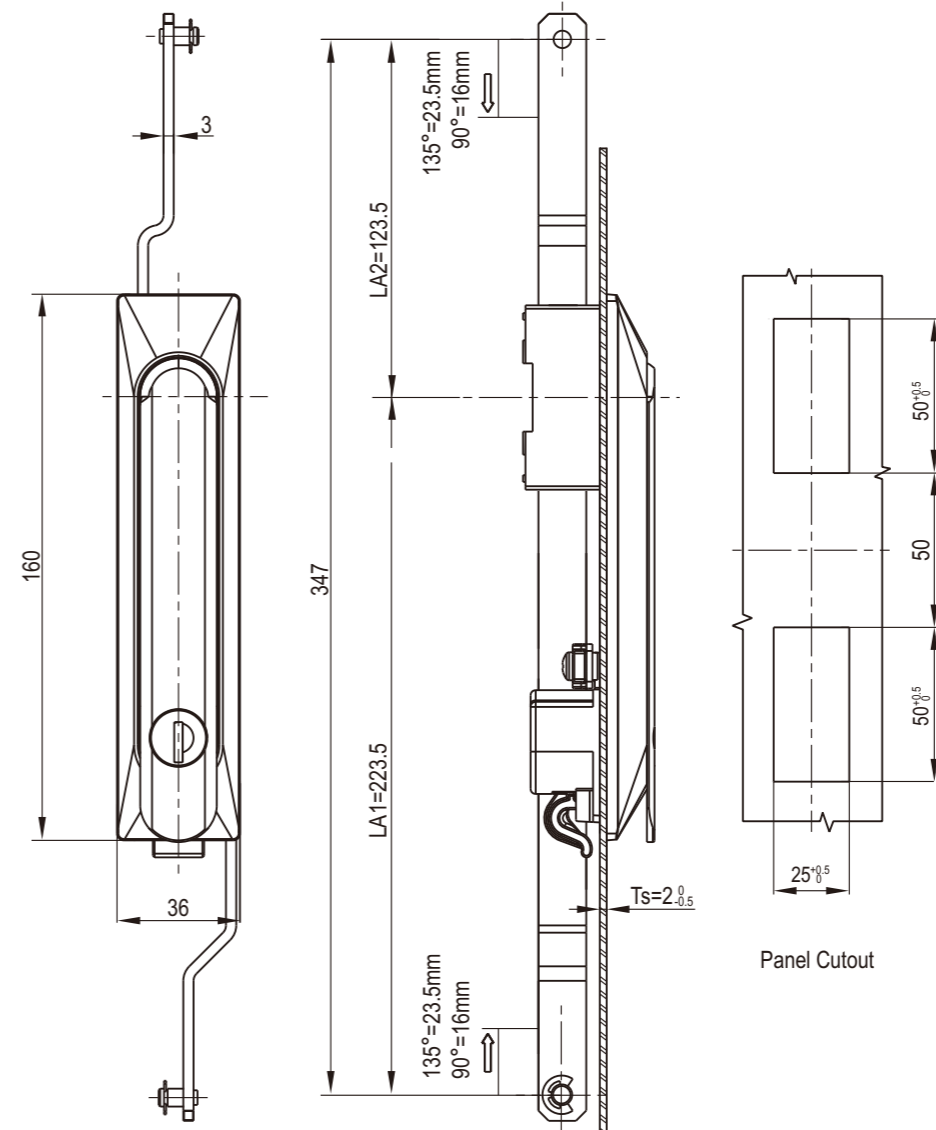

Remark

1. Better locking function and security
2. The handle can be raised automatically when opened
3. Padlockable on request

1A-025

Index

Locks

RL IP65

Panel Cutout

Black PA body, zinc die handle, brass handle shaft

Version B (2P.rod control)

Version C(3P.rod control)

2226-4002-02	2226-6002-02
--------------	--------------

Accessories ref. to page #
1. CAM ref. to page 9A-001
2. Rod control 1193 series

Remark

1. Key different on request
2. CH751 key code on request
3. Padlockable on request
4. Keyed YK333