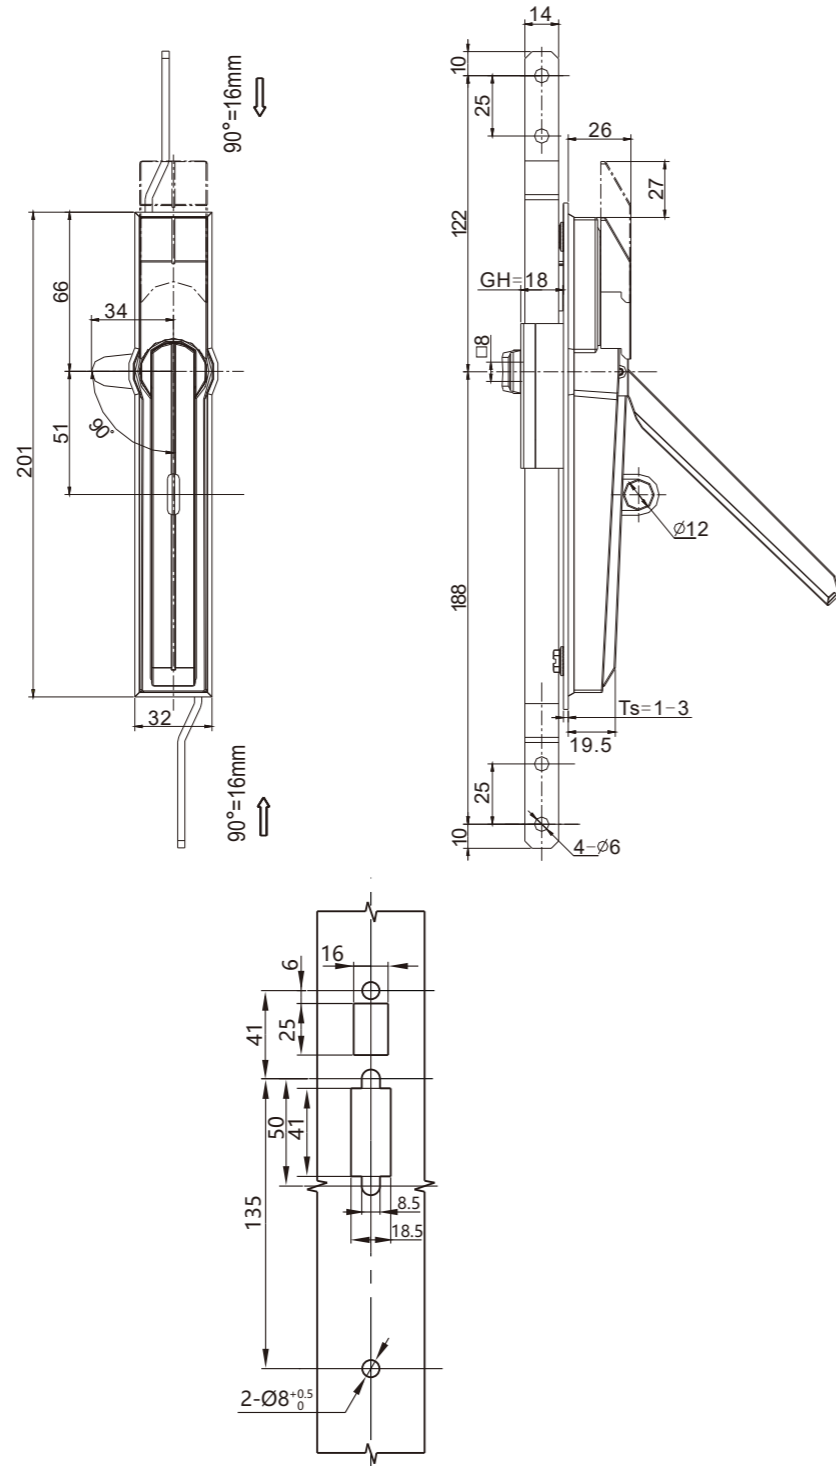

Rod Control Swinghandle

2220

Rod Control Swinghandle

2226

Index

Locks

RL IP40 **NEW**

Panel Cutout

Zinc housing handle, SUS316 pedlock device, black smooth powder coated or NM spray painting (matte silver)

Version C(3P.rod control)

Black Smooth Powder Coated	NM spray painting(matte silver)
2220-6004-20	2220-6004-104

Remark

1. Better locking function and security
2. The handle can be raised automatically when opened
3. Padlockable on request

1A-025

Index

Locks

RL IP65

Panel Cutout

Black PA body, zinc die handle, brass handle shaft

Version B (2P.rod control)

Version C(3P.rod control)

2226-4002-02	2226-6002-02
--------------	--------------

Accessories ref. to page #
1. CAM ref. to page 9A-001
2. Rod control 1193 series

Remark

1. Key different on request
2. CH751 key code on request
3. Padlockable on request
4. Keyed YK333