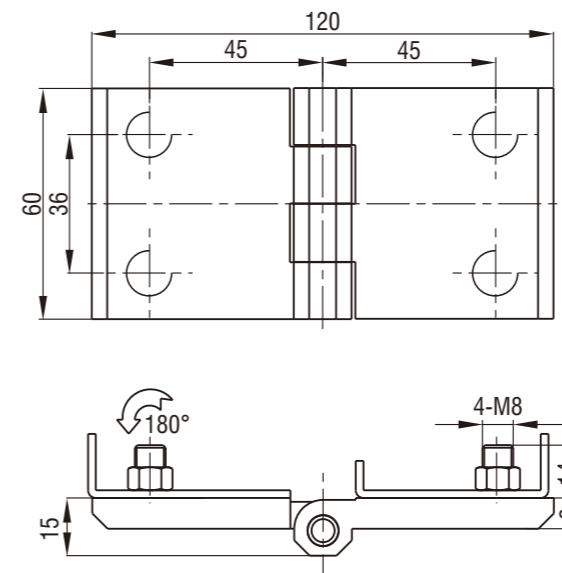

Screw-on Hinge

4202

Screw-on Hinge

4202

Countersunk Screw M8

SUS material upon request

With Threaded Studs M8

SUS material upon request

Zinc die, m.s. zinc plated or SUS pin and threaded studs, black powder coated or bright chrome, textured chrome plated

Screw-on Hinge 60X60		
Finish	Countersunk Screw M8	With Threaded Studs M8
Black Powder Coated	4202-1200-20	4202-1202-40
Bright Chrome	4202-1200-60	
SUS316	4202-1200-632	4202-1202-632
Textured Chrome Plated		4202-1202-158

Screw-on Hinge 60X90

Surface	With Threaded Studs M8
Black Textured Powder Coated	4202-1382-40
Textured Chrome Plated	4202-1382-158

Zinc die, m.s. zinc plated or SUS pin and threaded studs, black textured powder coated or textured chrome plated