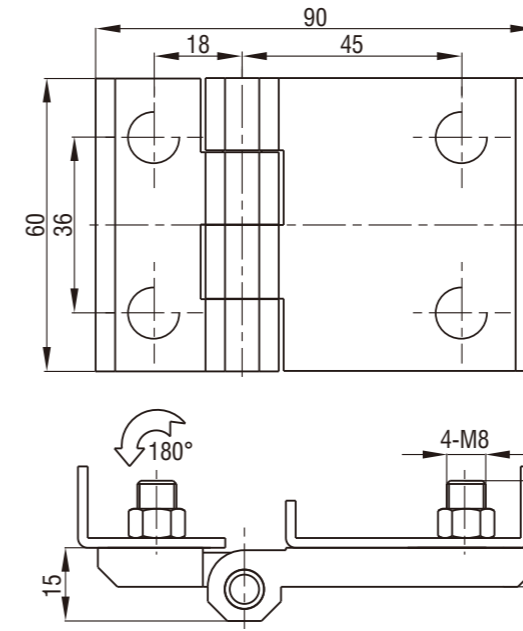

Screw-on Hinge

4202

Screw-on Hinge

4202

Countersunk Screw M8

SUS material upon request

With Threaded Studs M8

SUS material upon request

Zinc die, m.s. zinc plated or SUS pin and threaded studs, black powder coated or bright chrome, textured chrome plated

Screw-on Hinge 60X60		
Finish	Countersunk Screw M8	With Threaded Studs M8
Black Powder Coated	4202-1200-20	4202-1202-40
Bright Chrome	4202-1200-60	
SUS316	4202-1200-632	4202-1202-632
Textured Chrome Plated		4202-1202-158

Screw-on Hinge 60X90

Surface	With Threaded Studs M8
Black Textured Powder Coated	4202-1382-40
Textured Chrome Plated	4202-1382-158

Zinc die, m.s. zinc plated or SUS pin and threaded studs, black textured powder coated or textured chrome plated