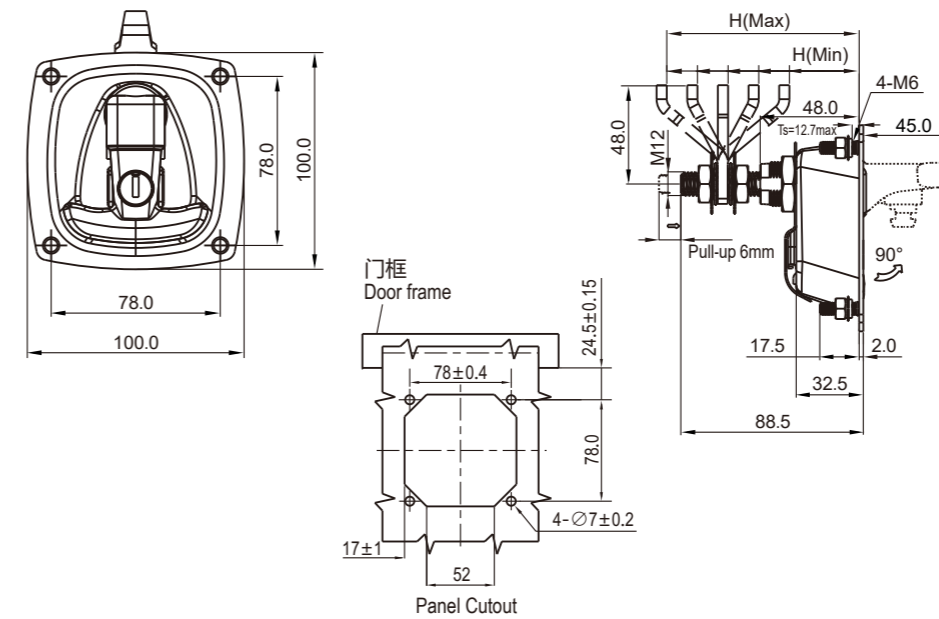

Panel Cutout

Paddle housing, handle, padlock hook m.s. black smooth powder coated, slide plate, cam, m.s. zinc plated

Padlockable

3404-00-20-P

NEW

Panel Cutout

Paddle housing, handle, padlock hook m.s. black smooth powder coated, slide plate, cam, m.s. zinc plated

3404-20A-20

Panel Cutout

Housing, handle, support, steel black matt powder coated or stainless steel

Cam style	Grip Range		Key Locking	Non-locking
	Min	Max		
Reversed cam	28	43	3408-220-734	3408-200-734
	43	58	3408-220-534	3408-200-534
Straight cam	58	73	3408-220-334	3408-200-334
Offset cam	73	88	3408-220-534	3408-200-534
	88	104	3408-220-734	3408-200-734