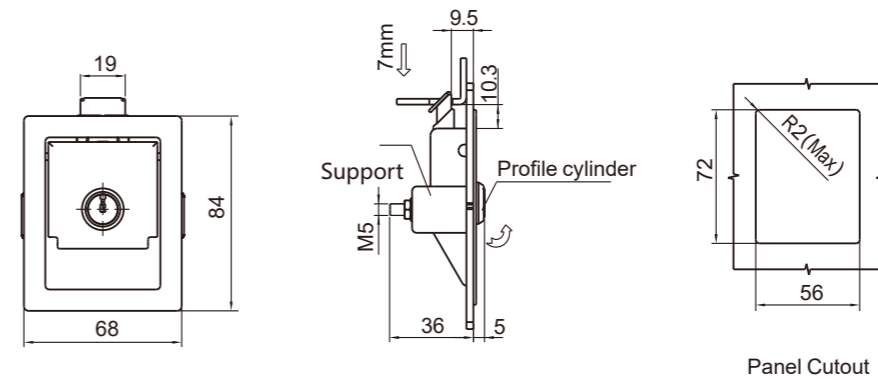

Panel Cutout

Black PA plastic, housing, handel

Key Locking

3402-20-180

This product is not available for selling to the markets of US, England.

## Paddle Latch

3406, 3408

Panel Cutout

Housing, handle, support, steel black smooth powder coated or stainless steel

	Black smooth powder coated	SUS 304
With insert	3406-420-20	
Without insert	3406-400-20	3406-400-608

Panel Cutout

Paddle housing, handle, padlock hook m.s. black smooth powder coated, slide plate, cam, m.s. zinc plated

Padlockable

3404-00-20-P

NEW

Panel Cutout

Paddle housing, handle, padlock hook m.s. black smooth powder coated, slide plate, cam, m.s. zinc plated

3404-20A-20

Panel Cutout

Housing, handle, support, steel black matt powder coated or stainless steel

Cam style	Grip Range		Key Locking	Non-locking
	Min	Max		
Reversed cam	28	43	3408-220-734	3408-200-734
	43	58	3408-220-534	3408-200-534
Straight cam	58	73	3408-220-334	3408-200-334
Offset cam	73	88	3408-220-534	3408-200-534
	88	104	3408-220-734	3408-200-734