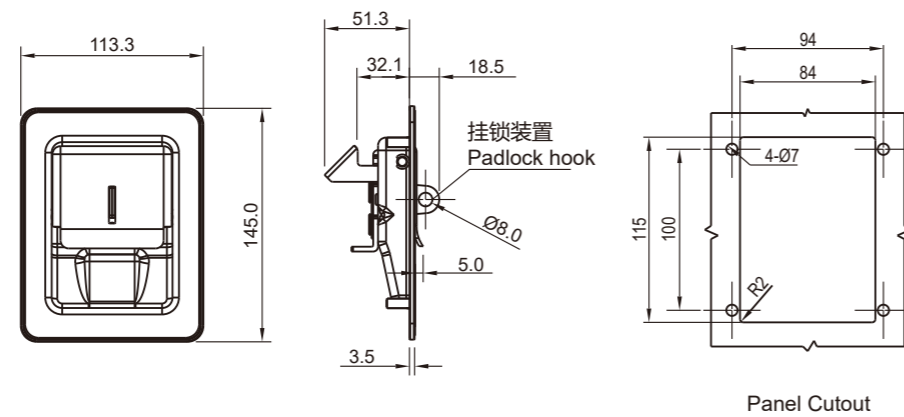

## Paddle Latch

3406, 3408

Panel Cutout

Housing, handle, support, steel black smooth powder coated or stainless steel

	Black smooth powder coated	SUS 304
With insert	3406-420-20	
Without insert	3406-400-20	3406-400-608

Panel Cutout

Paddle housing, handle, padlock hook m.s. black smooth powder coated, slide plate, cam, m.s. zinc plated

Padlockable

3404-00-20-P

NEW

Panel Cutout

Paddle housing, handle, padlock hook m.s. black smooth powder coated, slide plate, cam, m.s. zinc plated

3404-20A-20

Panel Cutout

Housing, handle, support, steel black matt powder coated or stainless steel

Cam style	Grip Range		Key Locking	Non-locking
	Min	Max		
Reversed cam	28	43	3408-220-734	3408-200-734
	43	58	3408-220-534	3408-200-534
Straight cam	58	73	3408-220-334	3408-200-334
Offset cam	73	88	3408-220-534	3408-200-534
	88	104	3408-220-734	3408-200-734