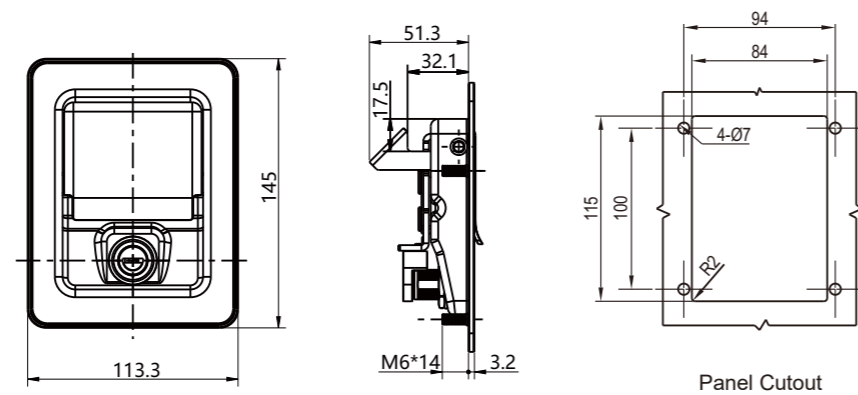

Panel Cutout

Paddle housing, handle, padlock hook m.s. black smooth powder coated, slide plate, cam, m.s. zinc plated

3404-20A-20