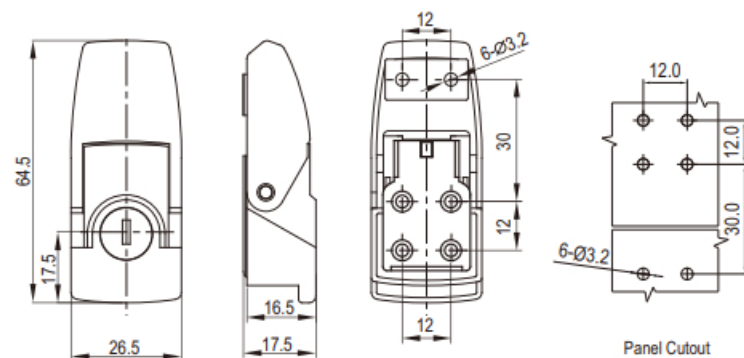

#### Small size

Zinc die, black smooth powder coated or bright chrome

		Key Locking	Non-Locking
Black Smooth Powder Coated	Large size	2522-220-20	2522-200-20
	Small size	2522-420-20	2522-400-20
	Large size	2522-110-60	2522-200-60