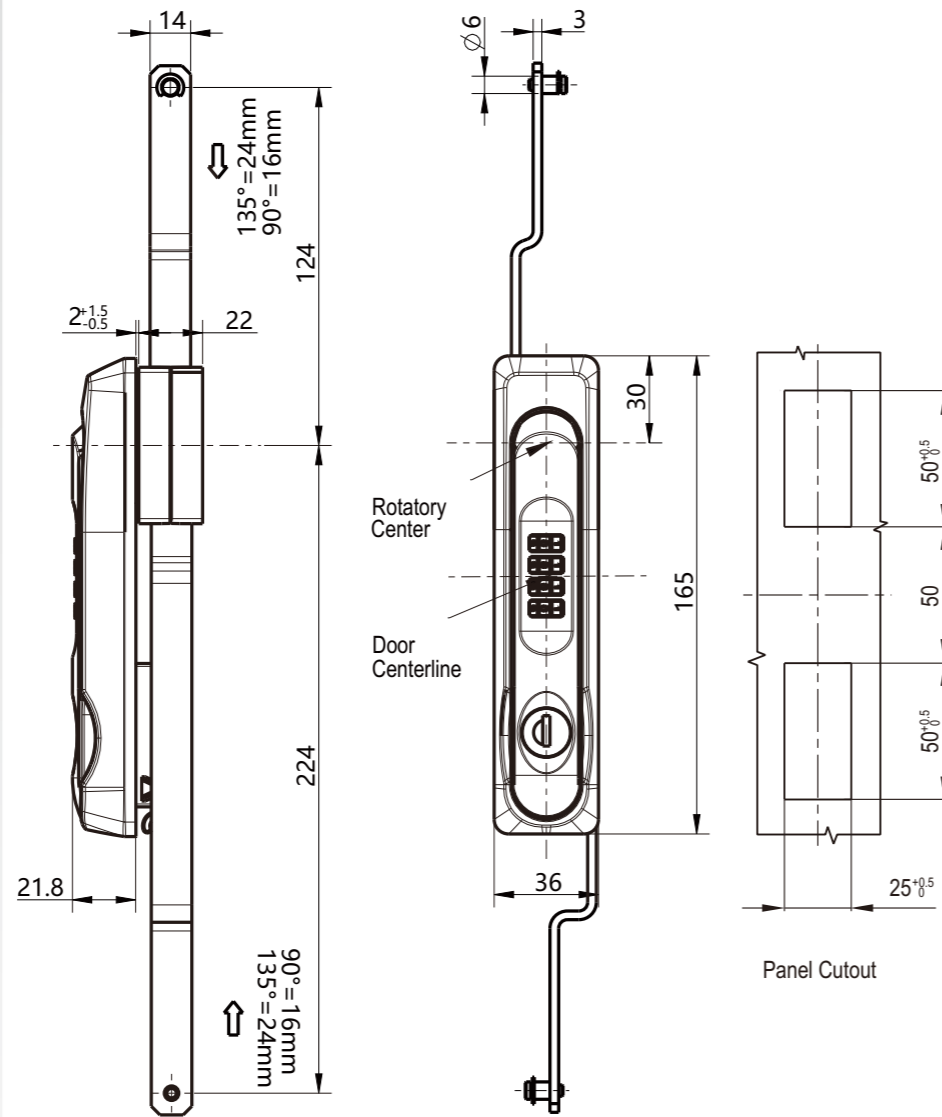

# Pushbutton Lock

2442

Index

Locks

NEW

Black PA housing, black textured powder coated handle

	Version B (2P.rod control)	Version C (3P.rod control)
Zinc die handle, PA lock housing	2420-4002-40	2420-6002-40

Index

Locks

Zinc die casting handle, housing, button and cylinder; m.s. zinc plated cam and fixing parts

	Satin Chrome	Black Smooth Powder Coated
Large size	2442-02-80	2442-02-20
Middle size	2442-04-80	2442-04-20
Small size	2442-06-80	2442-06-20