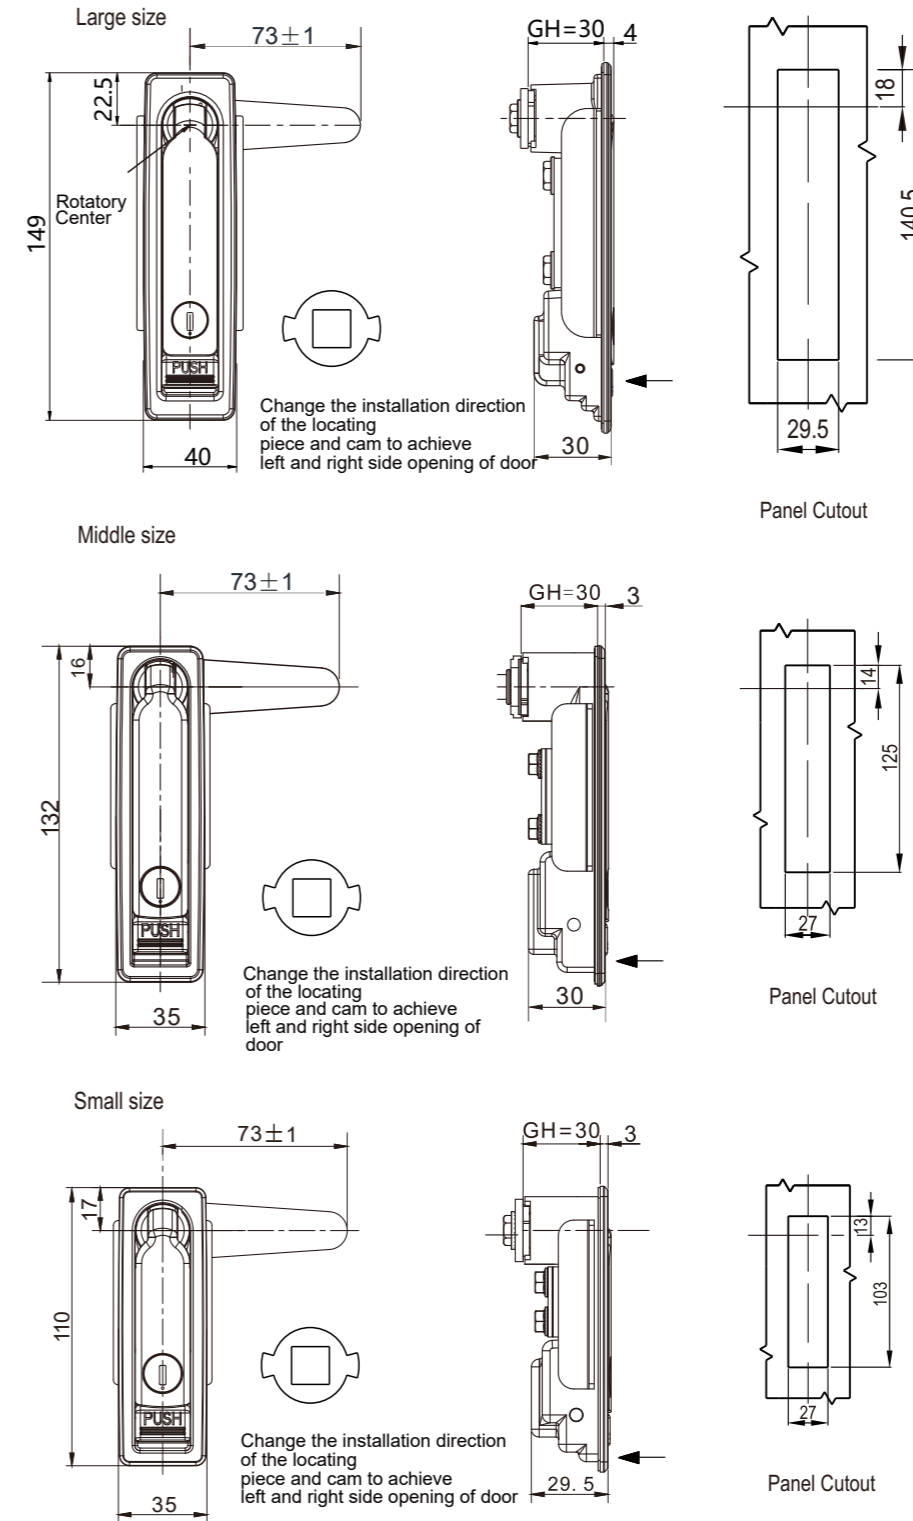

# Pushbutton Lock

2442

Index

Locks

NEW

Black PA housing, black textured powder coated handle

	Version B (2P.rod control)	Version C (3P.rod control)
Zinc die handle, PA lock housing	2420-4002-40	2420-6002-40

Index

Locks

Zinc die casting handle, housing, button and cylinder; m.s. zinc plated cam and fixing parts

	Satin Chrome	Black Smooth Powder Coated
Large size	2442-02-80	2442-02-20
Middle size	2442-04-80	2442-04-20
Small size	2442-06-80	2442-06-20