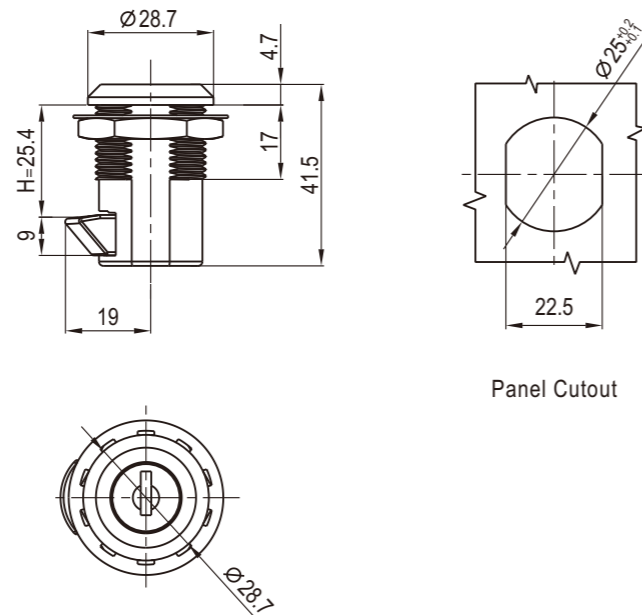

Push to close Latch

2860

Push to close Latch

2862

Index

Locks

RL IP40

Panel Cutout

Index

Locks

RL IP40

Panel Cutout

Pull tab perpendicular to latching Cam

ABS black

	Key Locking	Non-locking
Latch only	2862-20-NP	2862-00-NP
Pull tab in-line with latching Cam	2862-20	2862-00
Pull tab perpendicular to latching Cam	2862-20-V	2862-00-V

Keyed CH751 key

Push to close Latch / turn to open

2862

Push to close Latch / pull to open

2862

Index

Locks

RL IP40