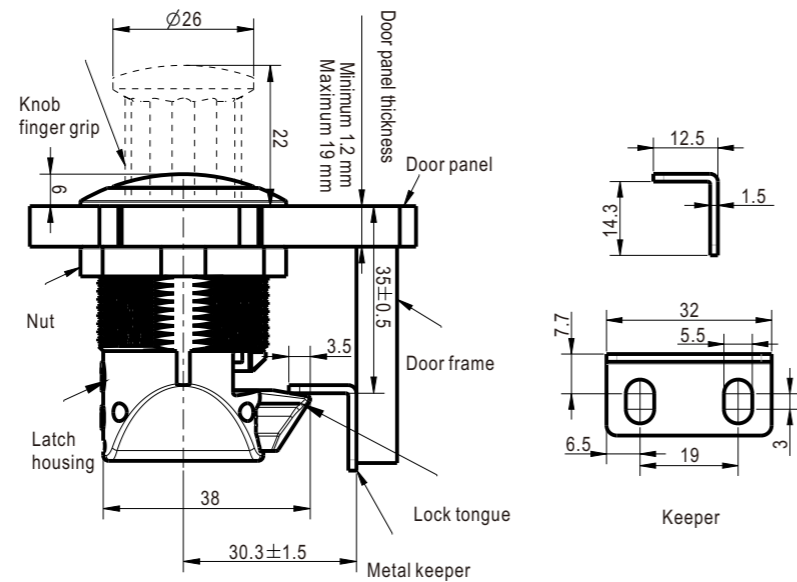

Push to close Latch / turn to open

2862

Push to close Latch / pull to open

2862

Index

Locks

RL IP40

NEW

Housing	Button	
Bright chrome	Bright chrome	2862-200-30
Black	Black	2862-200-180

Index

Locks

RL IP40

NEW