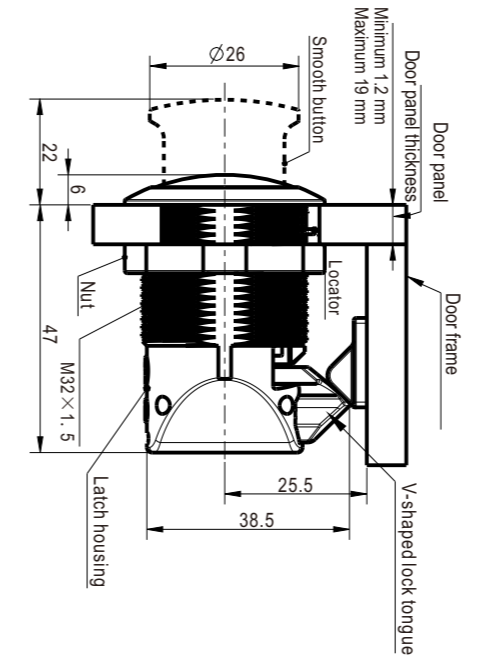

Index

Locks

RL IP40

Panel Cutout

Pull tab perpendicular to latching Cam

ABS black

	Key Locking	Non-locking
Latch only	2862-20-NP	2862-00-NP
Pull tab in-line with latching Cam	2862-20	2862-00
Pull tab perpendicular to latching Cam	2862-20-V	2862-00-V

Keyed CH751 key

Push to close Latch / turn to open

2862

Push to close Latch / pull to open

2862

Index

Locks

RL IP40

NEW

Housing	Button	
Bright chrome	Bright chrome	2862-200-30
Black	Black	2862-200-180

Index

Locks

RL IP40

NEW

Housing	Button	
Bright chrome	Bright chrome	2862-202-60
Black	Black	2862-202-180