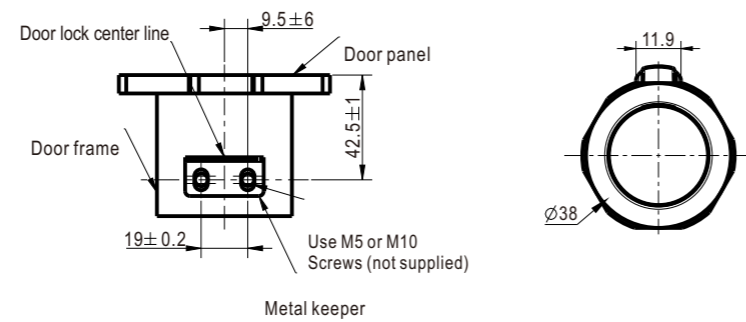

Push to close Latch / turn to open

2862

Push to close Latch / pull to open

2862

Index

Locks

RL IP40

NEW

Housing	Button	
Bright chrome	Bright chrome	2862-200-30
Black	Black	2862-200-180

Index

Locks

RL IP40

NEW