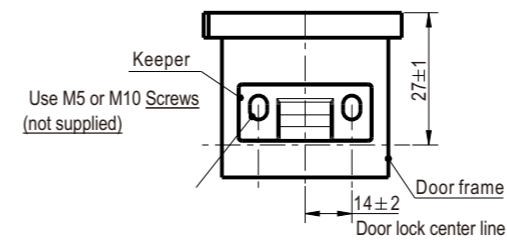

NEW

Housing	Button	
Bright chrome	Bright chrome	2862-200-30
Black	Black	2862-200-180

Index

Locks

RL IP40

NEW

Housing	Button	
Bright chrome	Bright chrome	2862-202-60
Black	Black	2862-202-180