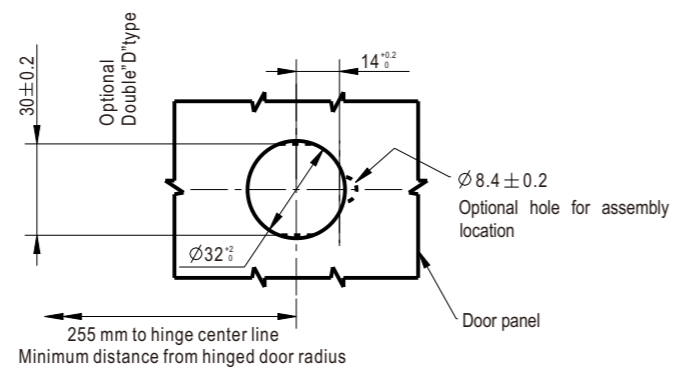

Push to close Latch / turn to open

2862

Push to close Latch / pull to open

2862

Index

Locks

RL IP40

NEW

Housing	Button	
Bright chrome	Bright chrome	2862-200-30
Black	Black	2862-200-180

Index

Locks

RL IP40

NEW