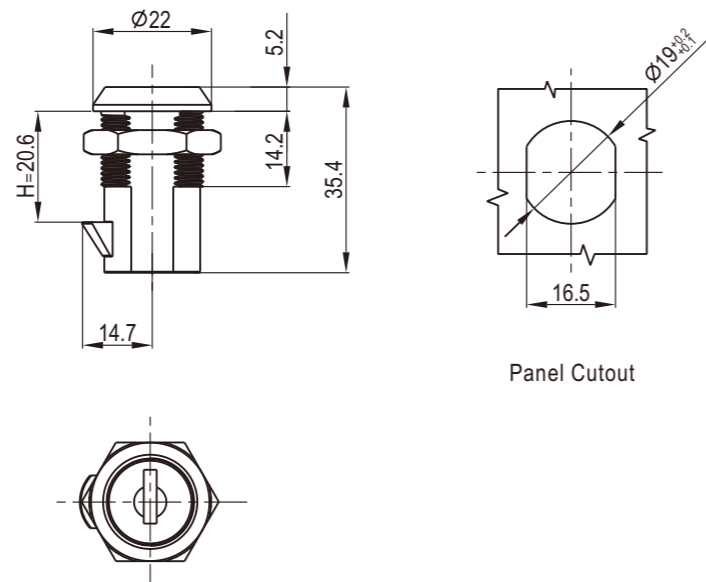

Panel Cutout

Zinc die, bright chrome

Bright Chrome

2860-04-60

Remark
Keyed CH751 key

Index

Locks

RL IP40