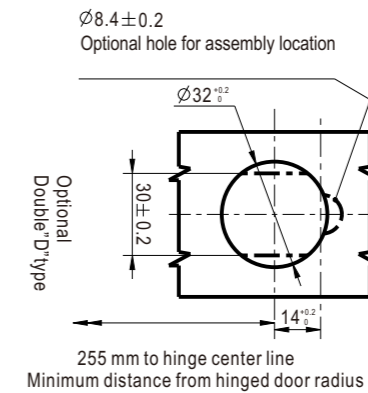

Housing	Button	
Bright chrome	Bright chrome	2862-202-60
Black	Black	2862-202-180