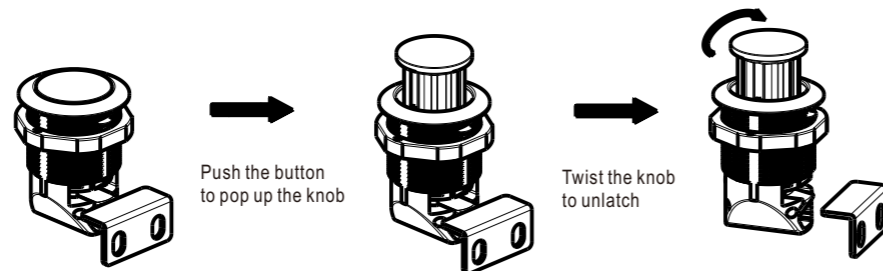

Push to close Latch / turn to open

2862

Push to close Latch / pull to open

2862

Index

Locks

RL IP40

NEW

Housing	Button	
Bright chrome	Bright chrome	2862-200-30
Black	Black	2862-200-180

Index

Locks

RL IP40

NEW