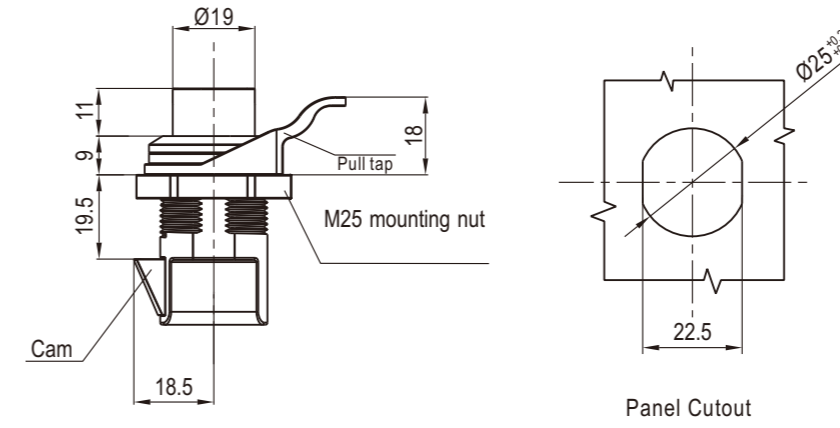

Zinc die, bright chrome

Bright Chrome

2860-02-60

Panel Cutout

Zinc die, bright chrome

Bright Chrome

2860-04-60

Remark
Keyed CH751 key

Index

Locks

RL IP40

Panel Cutout

Pull tab perpendicular to latching Cam

ABS black

	Key Locking	Non-locking
Latch only	2862-20-NP	2862-00-NP
Pull tab in-line with latching Cam	2862-20	2862-00
Pull tab perpendicular to latching Cam	2862-20-V	2862-00-V

Keyed CH751 key

Push to close Latch / turn to open

2862

Push to close Latch / pull to open

2862

Index

Locks

RL IP40