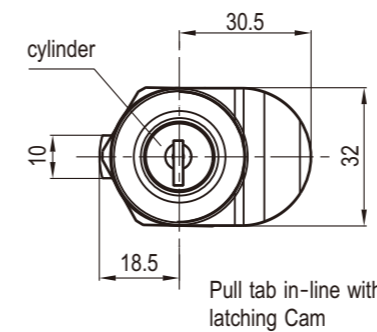

Push to close Latch

2860

Push to close Latch

2862

Index

Locks

RL IP40

Panel Cutout

Index

Locks

RL IP40

Panel Cutout

Pull tab perpendicular to latching Cam

ABS black

	Key Locking	Non-locking
Latch only	2862-20-NP	2862-00-NP
Pull tab in-line with latching Cam	2862-20	2862-00
Pull tab perpendicular to latching Cam	2862-20-V	2862-00-V

Keyed CH751 key

Push to close Latch / turn to open

2862

Push to close Latch / pull to open

2862

Index

Locks

RL IP40