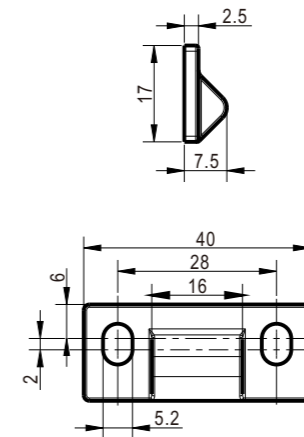

Housing	Button	
Bright chrome	Bright chrome	2862-202-60
Black	Black	2862-202-180