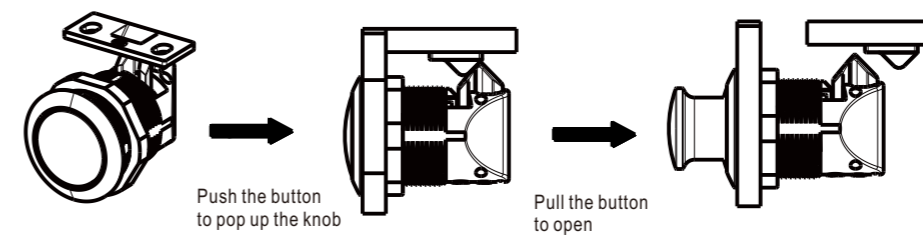

Keyed CH751 key

Push to close Latch / turn to open

2862

Push to close Latch / pull to open

2862

Index

Locks

RL IP40

NEW

Housing	Button	
Bright chrome	Bright chrome	2862-200-30
Black	Black	2862-200-180

Index

Locks

RL IP40

NEW

Housing	Button	
Bright chrome	Bright chrome	2862-202-60
Black	Black	2862-202-180