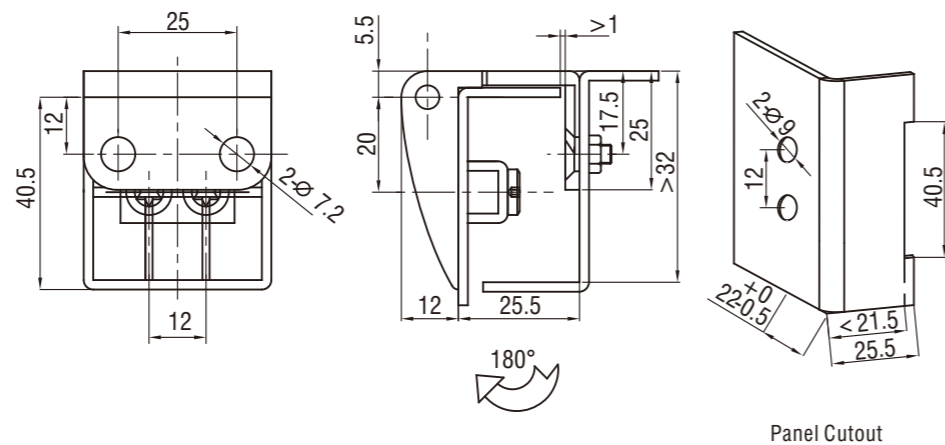

Zinc die, m.s. zinc plated or SUS pin, black smooth powder coated

Black Smooth Powder Coated	Bule Green Powder Coated	Black-Ripple Powder Coated
4620-04-20	4620-04-120	4620-04-140