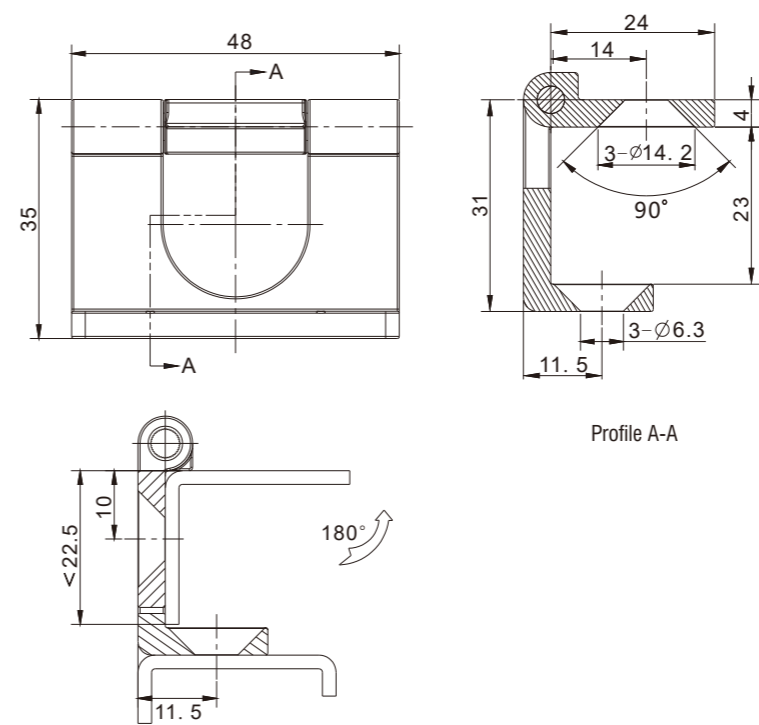

Zinc die, m.s. zinc plated or SUS pin, black smooth powder coated

Black Smooth Powder Coated	4618-20
----------------------------	---------

External Hinge

4622, 4624

Zinc die, m.s. zinc plated or SUS pin, black smooth powder coated