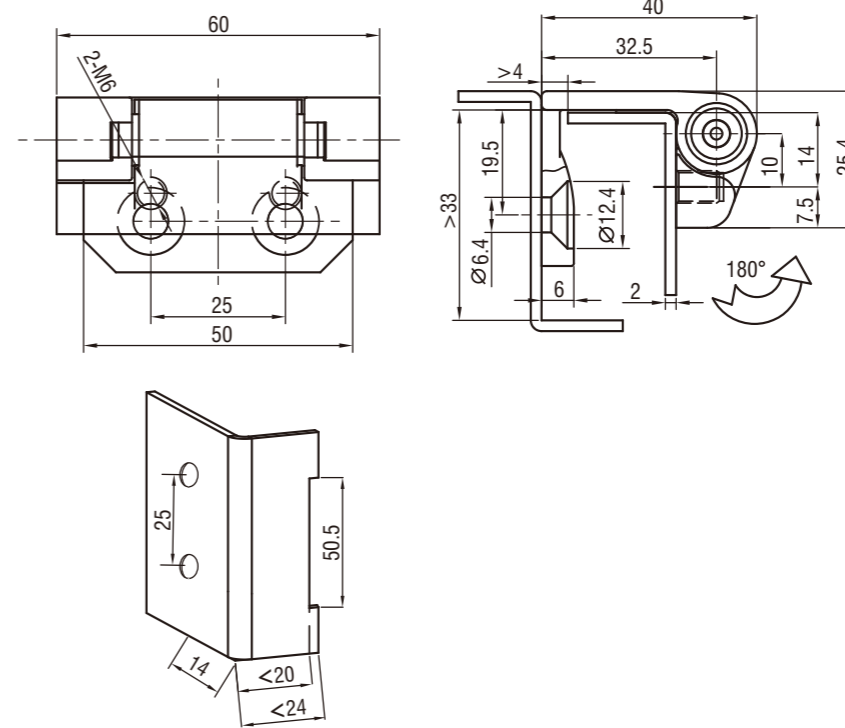

Black Smooth Powder Coated	4622-04-20
----------------------------	------------

NEW

Zinc die, m.s. zinc plated or SUS pin, black smooth powder coated

Black Smooth Powder Coated	Bule Green Powder Coated	Black-Ripple Powder Coated
4620-04-20	4620-04-120	4620-04-140