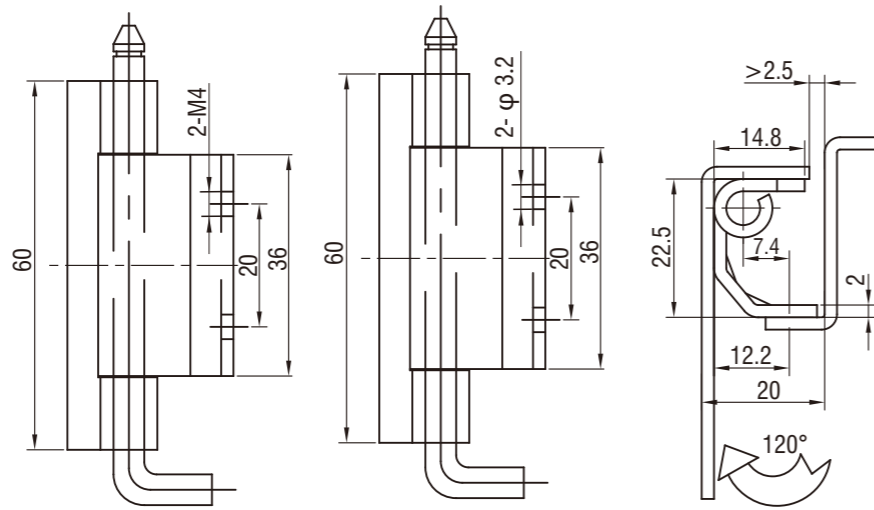

Concealed Hinge

4812, 4814

Concealed Hinge

4814

Screw on version

Weld on version

M.S. zinc plated or stainless steel

	SUS 304	Steel
Screw on version	4812-022-608	4812-022-02
Weld on version	4812-024-608	4812-024-02

M.S. zinc plated or stainless steel

	SUS 304	Steel
(Dim 20)	4814-042-608	4814-042-02
(Dim 24.5)	4814-044-608	4814-044-02

M.S. zinc plated or stainless steel

	SUS 304	Steel
(Dim 20.3)	4814-022-608	4814-022-02
(Dim 21.5)	4814-024-608	4814-024-02

M.S. zinc plated or stainless steel

	SUS 304	Steel
(Dim 20)	4814-062-608	4814-062-02
(Dim 24.5)	4814-064-608	4814-064-02