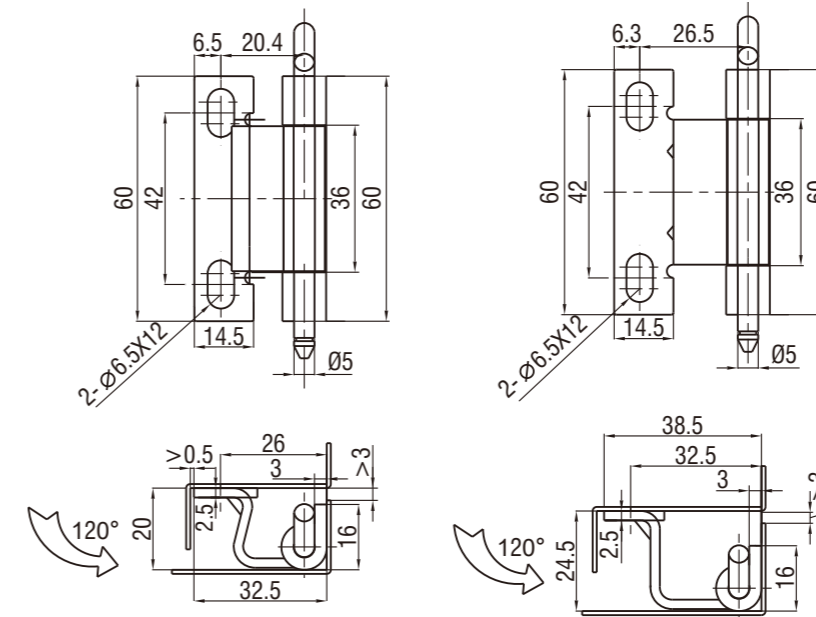

Concealed Hinge

4812, 4814

Concealed Hinge

4814

Screw on version

Weld on version

M.S. zinc plated or stainless steel

	SUS 304	Steel
Screw on version	4812-022-608	4812-022-02
Weld on version	4812-024-608	4812-024-02

M.S. zinc plated or stainless steel

	SUS 304	Steel
(Dim 20)	4814-042-608	4814-042-02
(Dim 24.5)	4814-044-608	4814-044-02

M.S. zinc plated or stainless steel

	SUS 304	Steel
(Dim 20.3)	4814-022-608	4814-022-02
(Dim 21.5)	4814-024-608	4814-024-02

M.S. zinc plated or stainless steel

	SUS 304	Steel
(Dim 20)	4814-062-608	4814-062-02
(Dim 24.5)	4814-064-608	4814-064-02