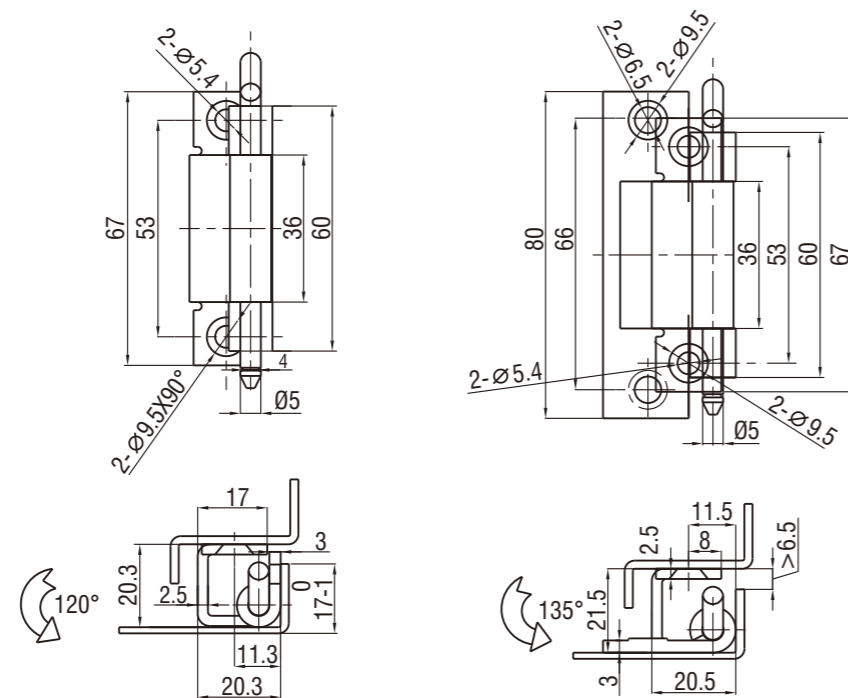

Concealed Hinge

4812, 4814

Concealed Hinge

4814

Screw on version

Weld on version

M.S. zinc plated or stainless steel

	SUS 304	Steel
Screw on version	4812-022-608	4812-022-02
Weld on version	4812-024-608	4812-024-02

M.S. zinc plated or stainless steel

	SUS 304	Steel
(Dim 20)	4814-042-608	4814-042-02
(Dim 24.5)	4814-044-608	4814-044-02

M.S. zinc plated or stainless steel

	SUS 304	Steel
(Dim 20.3)	4814-022-608	4814-022-02
(Dim 21.5)	4814-024-608	4814-024-02

M.S. zinc plated or stainless steel

	SUS 304	Steel
(Dim 20)	4814-062-608	4814-062-02
(Dim 24.5)	4814-064-608	4814-064-02