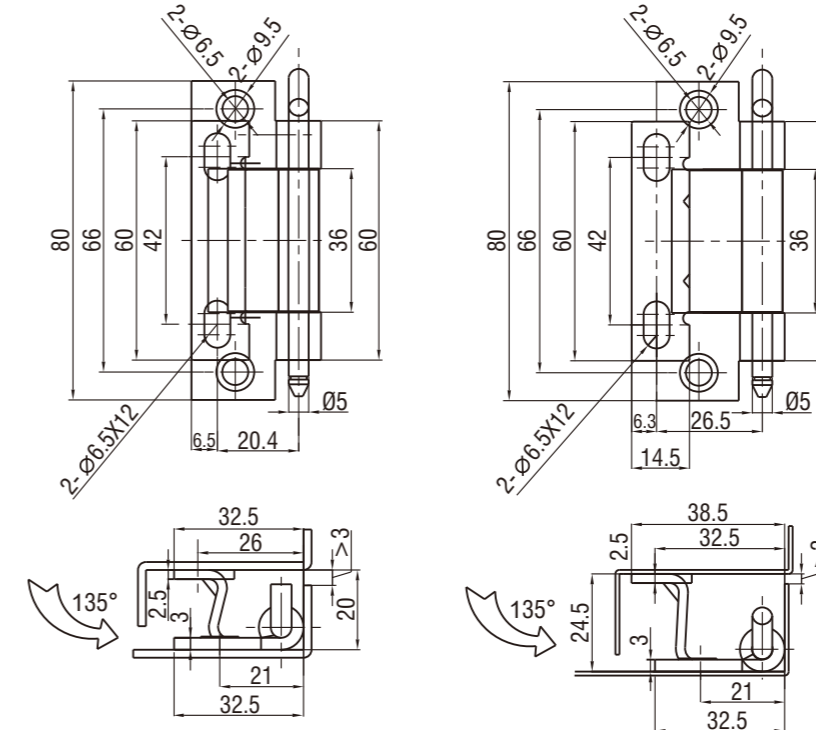

Concealed Hinge

4812, 4814

Concealed Hinge

4814

Screw on version

Weld on version

M.S. zinc plated or stainless steel

	SUS 304	Steel
Screw on version	4812-022-608	4812-022-02
Weld on version	4812-024-608	4812-024-02

M.S. zinc plated or stainless steel

	SUS 304	Steel
(Dim 20)	4814-042-608	4814-042-02
(Dim 24.5)	4814-044-608	4814-044-02

M.S. zinc plated or stainless steel

	SUS 304	Steel
(Dim 20.3)	4814-022-608	4814-022-02
(Dim 21.5)	4814-024-608	4814-024-02

M.S. zinc plated or stainless steel

	SUS 304	Steel
(Dim 20)	4814-062-608	4814-062-02
(Dim 24.5)	4814-064-608	4814-064-02