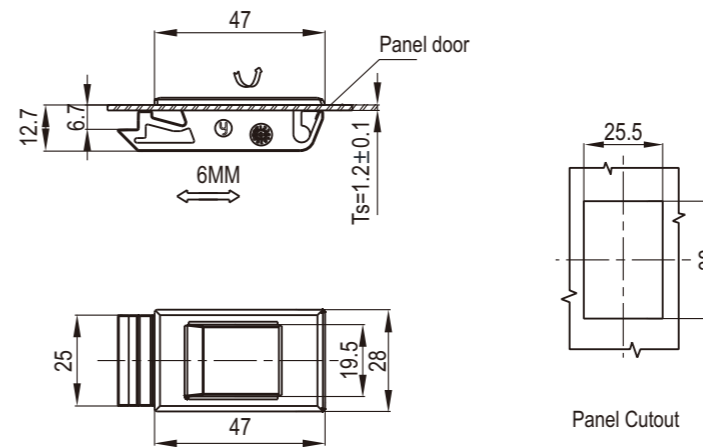

Panel Cutout

Black ABS

2502-40