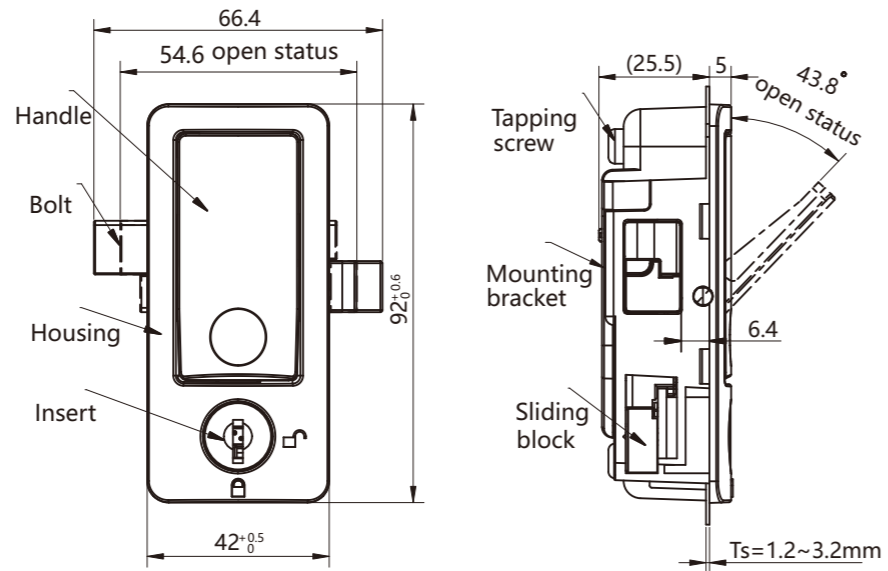

# Slam Latch

2498

Panel Cutout

Plastic body, CH751 key

Black

2498-04-180

# Snap-in Slide Latch

2500, 2502

Black PA

2500-40

Panel Cutout

Black ABS

2502-40