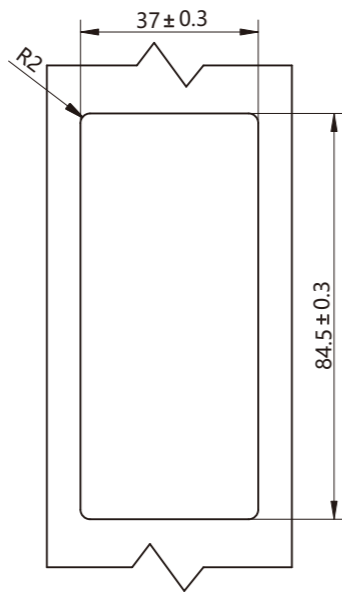

# Slam Latch

2498

Panel Cutout

Plastic body, CH751 key

Black

2498-04-180

# Snap-in Slide Latch

2500, 2502

Black PA

2500-40

Panel Cutout

Black ABS

2502-40