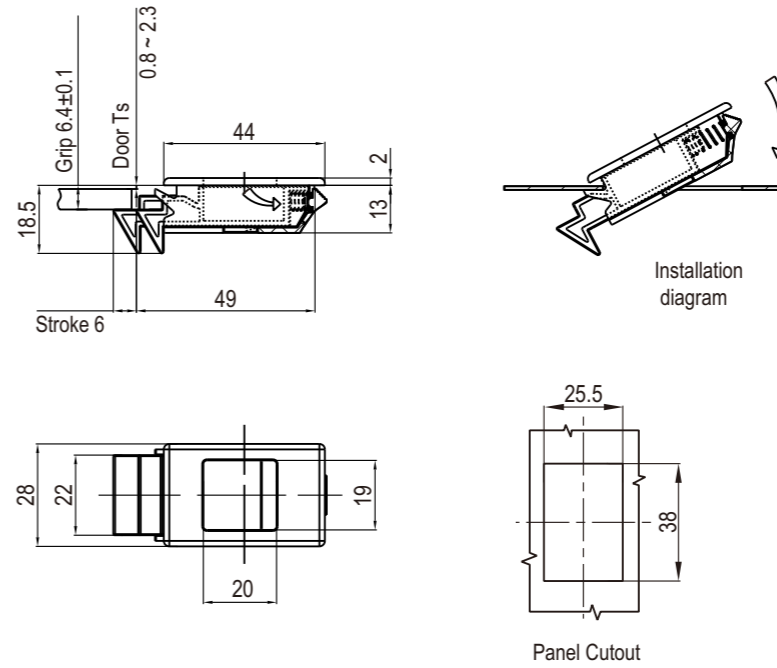

Snap-in Slide Latch

2500, 2502

Black PA

2500-40