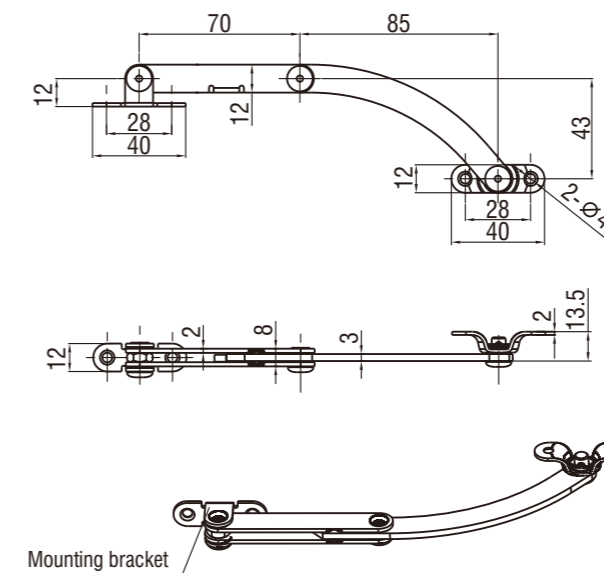

Handle

6802, 7002

Telescopic Cover Stay With Button

12202

Folding Handles

Steel in bright chrome or full stainless steel

L	H=41.5, Ø 9.0	
	SUS 304	Steel
L=87	6802-174-608	6802-174-60
L=100	6802-200-608	6802-100-60
L=120	6802-240-608	6802-120-60
L=135	6802-270-608	6802-270-60
L=150	6802-300-608	6802-300-60

Long size

Short size

Q235, chrome plated

	Left opening	Right opening
Long size	12202-02L-60	12202-02R-60
Short size	12202-04L-60	12202-04R-60

Index

Handles

Handles

Pa6 Gf30, black or grey

L	45	65	95	125
Black	7002-90-20	7002-130-20	7002-190-20	7002-250-20
Grey	7002-90-100	7002-130-100	7002-190-100	7002-250-100

Index

Cover stay