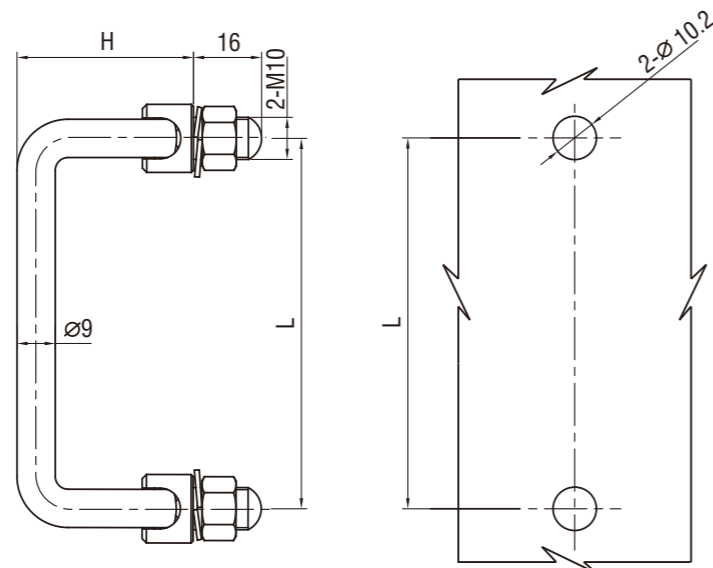

Handle

6802, 7002

Telescopic Cover Stay With Button

12202

Folding Handles

Steel in bright chrome or full stainless steel

L	H=41.5, Ø 9.0	
	SUS 304	Steel
L=87	6802-174-608	6802-174-60
L=100	6802-200-608	6802-100-60
L=120	6802-240-608	6802-120-60
L=135	6802-270-608	6802-270-60
L=150	6802-300-608	6802-300-60

Long size

Short size

Q235, chrome plated

	Left opening	Right opening
Long size	12202-02L-60	12202-02R-60
Short size	12202-04L-60	12202-04R-60

Index

Handles

Handles

Pa6 Gf30, black or grey

L	45	65	95	125
Black	7002-90-20	7002-130-20	7002-190-20	7002-250-20
Grey	7002-90-100	7002-130-100	7002-190-100	7002-250-100

Index

Cover stay