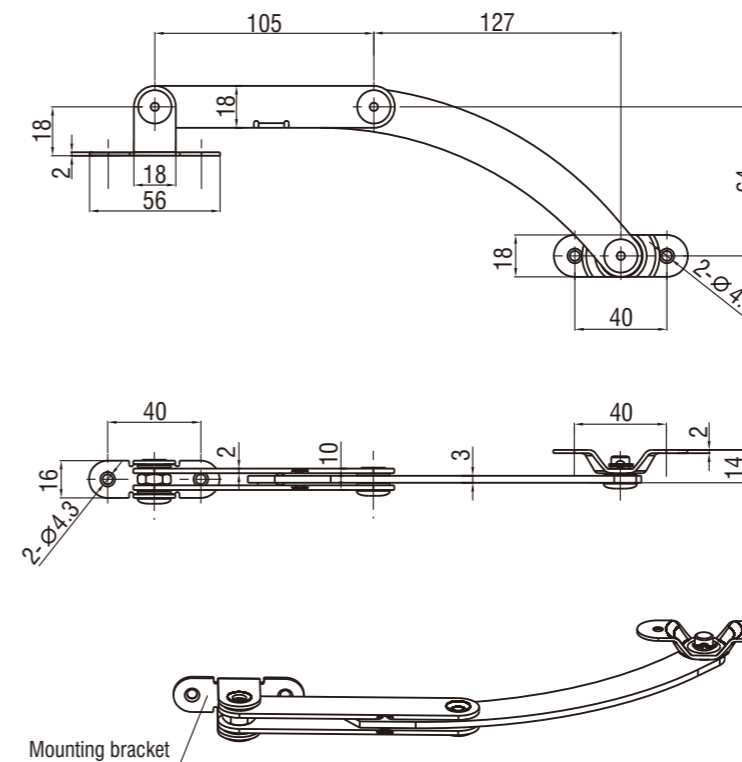

Handle

6802, 7002

Telescopic Cover Stay With Button

12202

Folding Handles

Steel in bright chrome or full stainless steel

L	H=41.5, Ø 9.0	
	SUS 304	Steel
L=87	6802-174-608	6802-174-60
L=100	6802-200-608	6802-100-60
L=120	6802-240-608	6802-120-60
L=135	6802-270-608	6802-270-60
L=150	6802-300-608	6802-300-60

Long size

Short size

Q235, chrome plated

	Left opening	Right opening
Long size	12202-02L-60	12202-02R-60
Short size	12202-04L-60	12202-04R-60

Index

Handles

Handles

Pa6 Gf30, black or grey

L	45	65	95	125
Black	7002-90-20	7002-130-20	7002-190-20	7002-250-20
Grey	7002-90-100	7002-130-100	7002-190-100	7002-250-100

Index

Cover stay