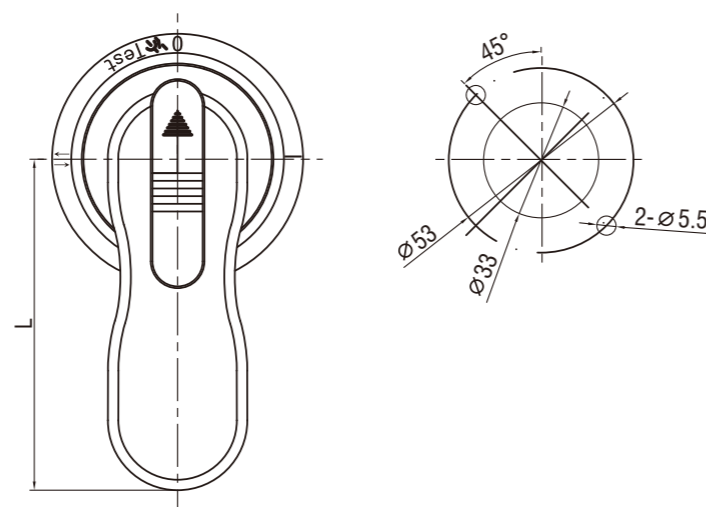

Handle

6802, 7002

Telescopic Cover Stay With Button

12202

Folding Handles

Steel in bright chrome or full stainless steel

L	H=41.5, Ø 9.0	
	SUS 304	Steel
L=87	6802-174-608	6802-174-60
L=100	6802-200-608	6802-100-60
L=120	6802-240-608	6802-120-60
L=135	6802-270-608	6802-270-60
L=150	6802-300-608	6802-300-60

Long size

Short size

Q235, chrome plated

	Left opening	Right opening
Long size	12202-02L-60	12202-02R-60
Short size	12202-04L-60	12202-04R-60

Index

Handles

Handles

Pa6 Gf30, black or grey

L	45	65	95	125
Black	7002-90-20	7002-130-20	7002-190-20	7002-250-20
Grey	7002-90-100	7002-130-100	7002-190-100	7002-250-100

Index

Cover stay