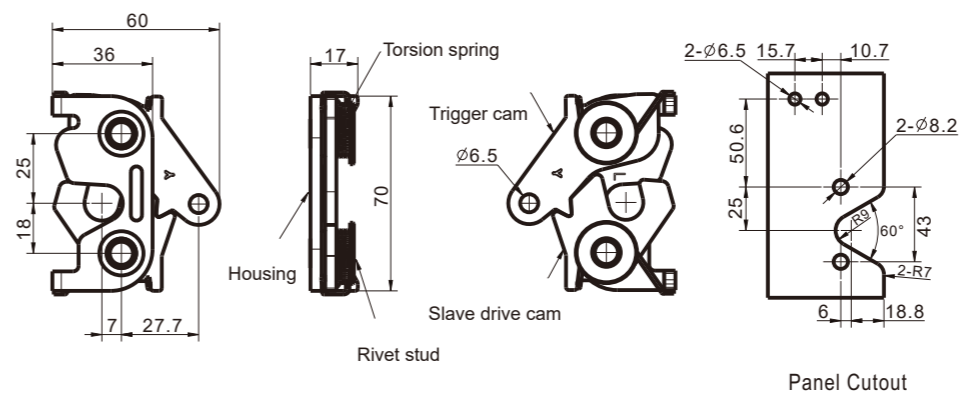

Slam Latch With Pushbutton

3604

Index

Locks

Zinc die, SUS spring and pin, nickel plated

Zinc Die	3604-022-160
----------	--------------

Rotary Latches

3606

Index

Locks

M.S.zinc plated body, large size, single stage-bottom

M6 thread	Left hand 3606-04-8502-02	Right hand 3606-04-6502-02
-----------	------------------------------	-------------------------------

M.S.zinc plated body, middle size, single stage

7.2 thru hole	Left hand 3606-06-4102-02
---------------	------------------------------

NEW