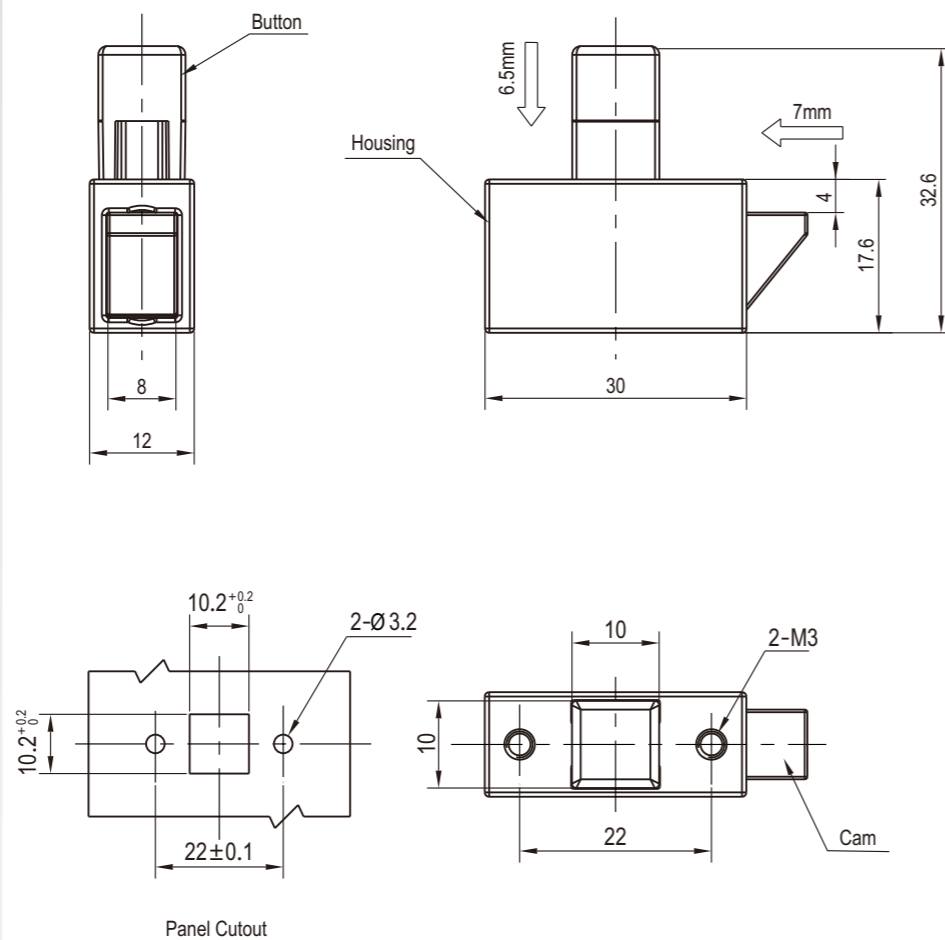

Slam Latch With Pushbutton

3604

Index

Locks

Zinc die, SUS spring and pin, nickel plated

Zinc Die	3604-022-160
----------	--------------

Rotary Latches

3606

Index

Locks

M.S.zinc plated body, large size, single stage-bottom

M6 thread	Left hand 3606-04-8502-02	Right hand 3606-04-6502-02
-----------	------------------------------	-------------------------------

M.S.zinc plated body, middle size, single stage

7.2 thru hole	Left hand 3606-06-4102-02
---------------	------------------------------

NEW