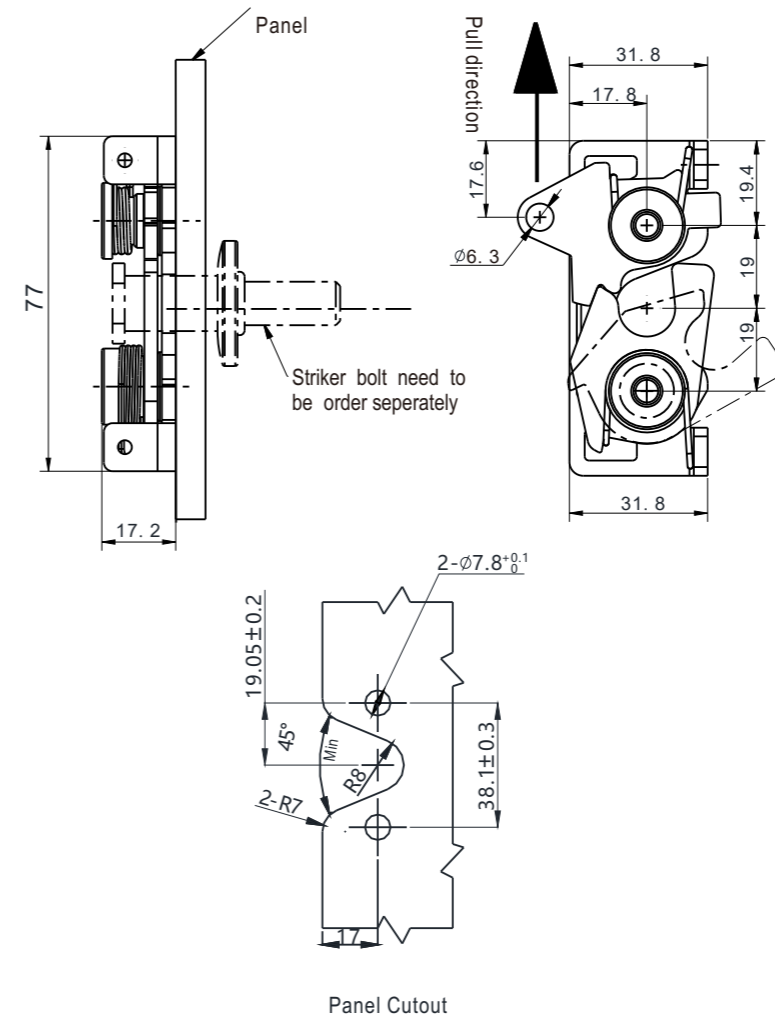

Slam Latch With Pushbutton

3604

Index

Locks

Zinc die, SUS spring and pin, nickel plated

Zinc Die	3604-022-160
----------	--------------

Rotary Latches

3606

Index

Locks

M.S.zinc plated body, large size, single stage-bottom

M6 thread	Left hand 3606-04-8502-02	Right hand 3606-04-6502-02
-----------	------------------------------	-------------------------------

M.S.zinc plated body, middle size, single stage

7.2 thru hole	Left hand 3606-06-4102-02
---------------	------------------------------

NEW