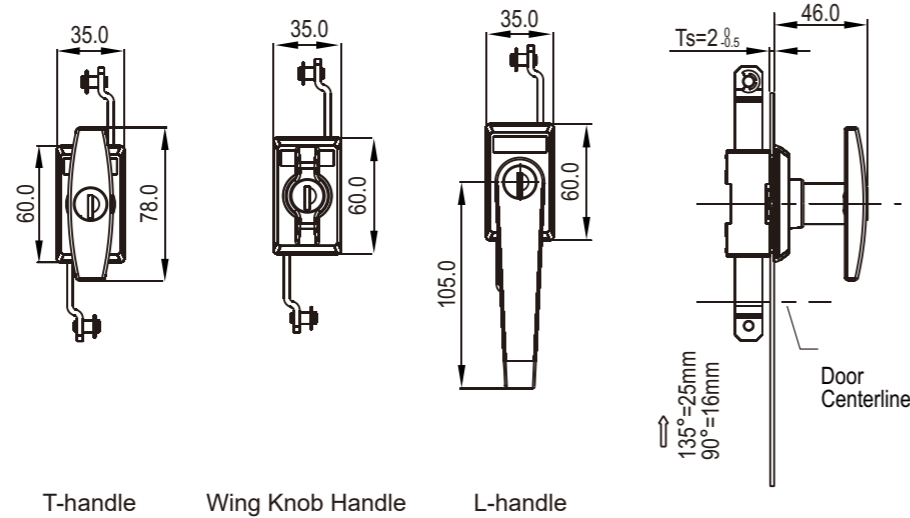

# Rod Control Swinghandle

2246

Index

Locks

Cam control

Rod control

T-handle

Wing Knob Handle

L-handle

Accessories ref. to page #  
1. CAM ref. to page 9A-001  
2. Rod control 1192 series

Remark  
1. Key different on request  
2. CH751 key code on request  
3. Keyed YK333

Black PA housing, zinc die handle, black smooth powder coated, m.s. zinc plated or SUS304

Handle type	Version A ( Cam control)		Version B ( 2P.rod control)		Version C ( 3P.rod control)	
	Non-Locking	Key Locking	Non-Locking	Key Locking	Non-Locking	Key Locking
T-handle	2246-2000-S380	2246-2002-S380	2246-4000-S380	2246-4002-S380	2246-6000-S380	2246-6002-S380
L-handle	2246-2000-S580	2246-2002-S580	2246-4000-S580	2246-4002-S580	2246-6000-S580	2246-6002-S580
Wing Knob Handle	2246-2000-S780	2246-2002-S780	2246-4000-S780	2246-4002-S780	2246-6000-S780	2246-6002-S780

Index

Locks

**RL IP65**

Cam control

Rod control

Black PA lock body, zinc die insert with bright chrome plated, m.s.zinc plated cam

Insert type	Version A Cam control)	Version B ( 2P.rod control)	Version C ( 3P.rod control)
Double Bit 3mm	2254-2026-L380	2254-4026-L380	2254-6026-L380
Double Bit 5mm	2254-2030-L380	2254-4030-L380	2254-6030-L380
2x4 Slot	2254-2048-L380	2254-4048-L380	2254-6048-L380
Triangular 8mm	2254-2076-L380	2254-4076-L380	2254-6076-L380
Square 8mm	2254-2096-L380	2254-4096-L380	2254-6096-L380