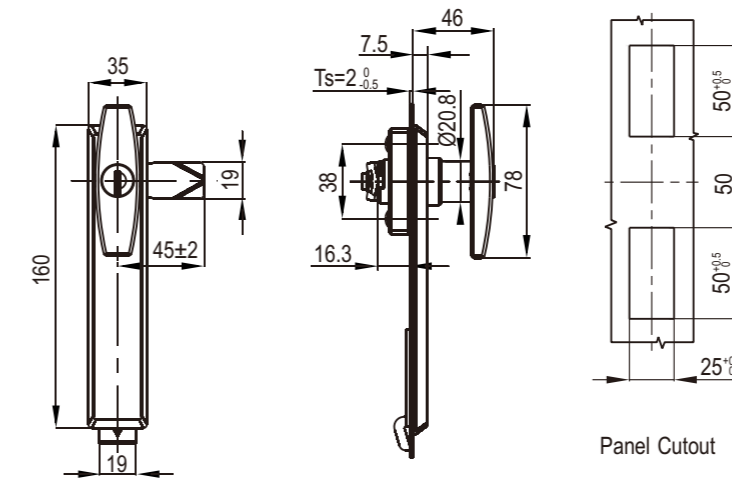

Cam control

Rod control