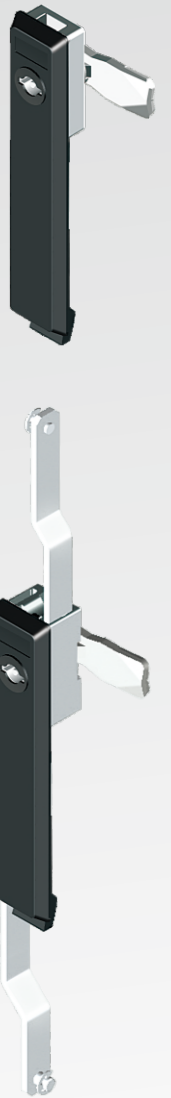

Handle/Padlock hook: Zinc die, black textured powder coated; Housing: Black PA body

	Version B(2P.rod control)	Version C(3P.rod control)
Padlockable	2246-4002-20-P	2246-6002-20-P
Without padlock	2246-4002-20	2246-6002-20

Index

Locks

RL IP65