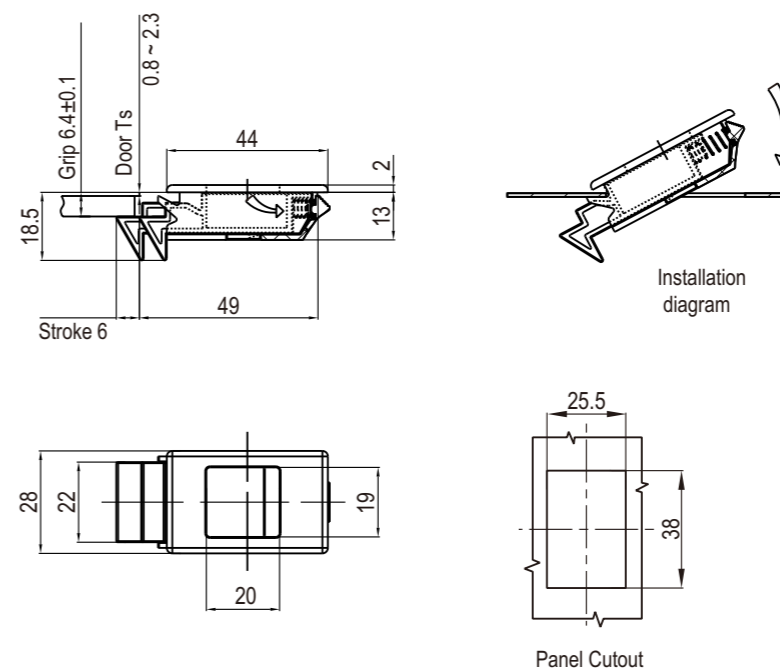

NEW

Slam Latch

2498

Panel Cutout

Plastic body, CH751 key

Black

2498-04-180

Snap-in Slide Latch

2500、2502

Black PA

2500-40

Panel Cutout

Black ABS

2502-40