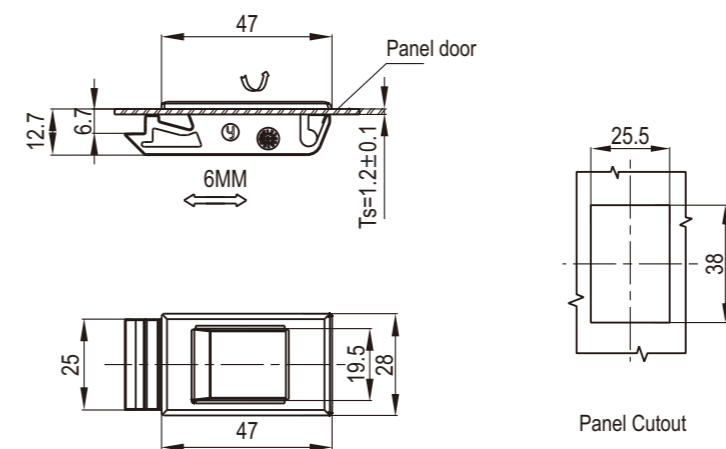

Panel Cutout

Black ABS

2502-40