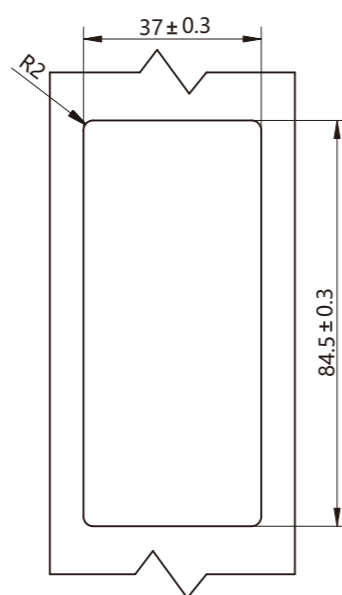

NEW

Slam Latch

2498

Panel Cutout

Plastic body, CH751 key

Black

2498-04-180

Snap-in Slide Latch

2500、2502

Black PA

2500-40

Panel Cutout

Black ABS

2502-40