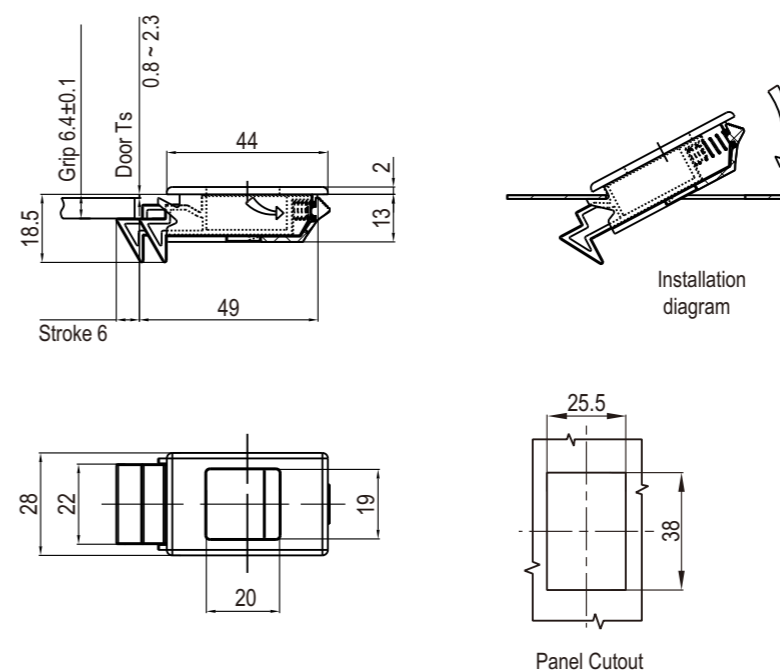

NEW

Slam Latch

2498

Panel Cutout

Plastic body, CH751 key

Black

2498-04-180

Snap-in Slide Latch

2500、2502

Black PA

2500-40

Panel Cutout

Black ABS

2502-40