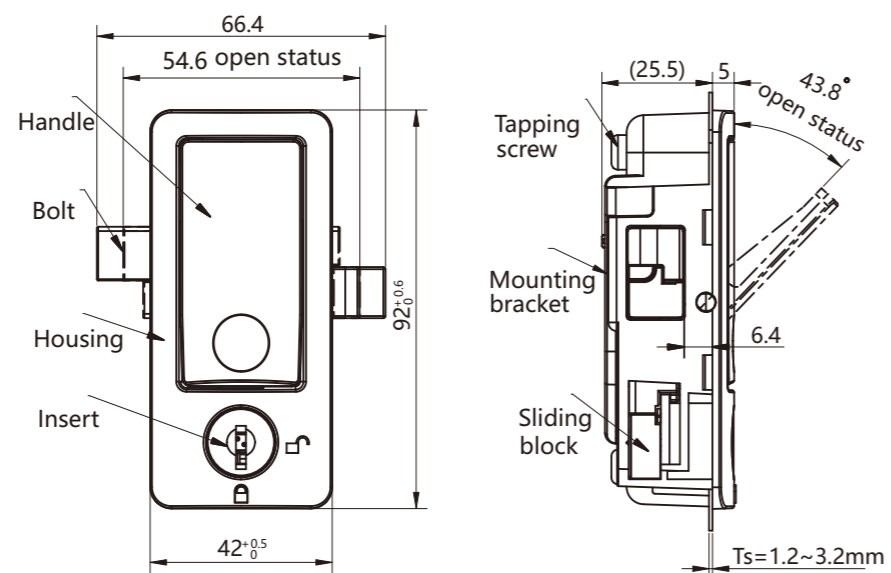

NEW

Slam Latch

2498

Panel Cutout

Plastic body, CH751 key

Black

2498-04-180

Snap-in Slide Latch

2500、2502

Black PA

2500-40

Panel Cutout

Black ABS

2502-40