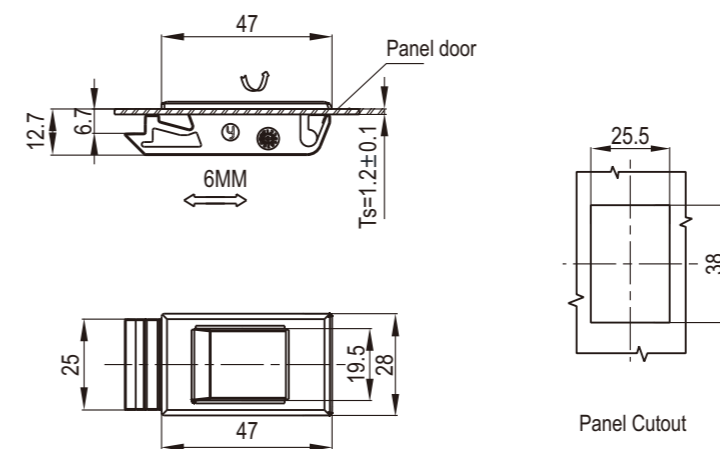

Panel Cutout

Black ABS

2502-40