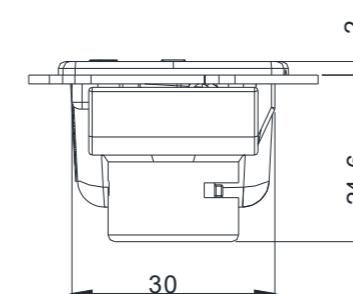

black PA housing, cam, insert; YK333 key

Black PA	2508-40
----------	---------

Slam Latch

2510

Index

Locks

NEW

Panel Cutout

Plastic body, CH751 key

Black	2510-20-26-180
-------	----------------