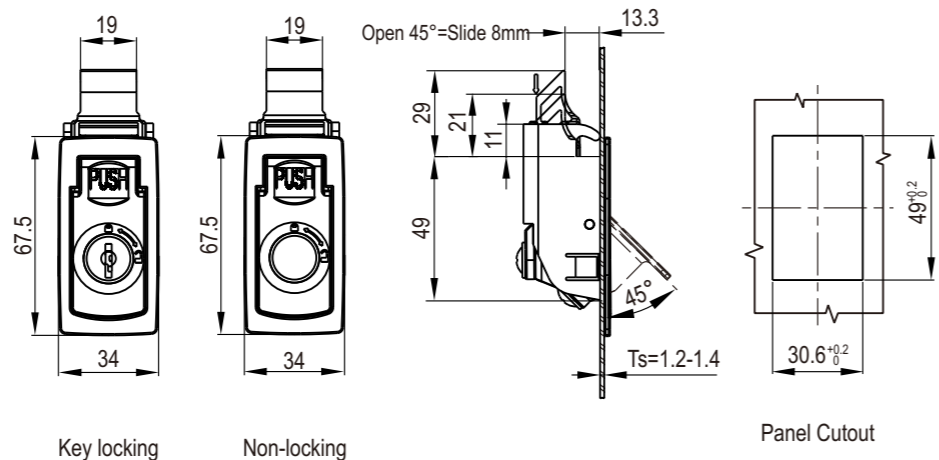

Snap-in Slide Latch

2504、2508

Index

Locks

Black PA+GF

Key locking (YK333)	2504-20
Non-locking	2504-00

Installation diagram

Panel Cutout

black PA housing, cam, insert; YK333 key

Black PA	2508-40
----------	---------

Slam Latch

2510

Index

Locks

NEW

Panel Cutout

Plastic body, CH751 key

Black	2510-20-26-180
-------	----------------