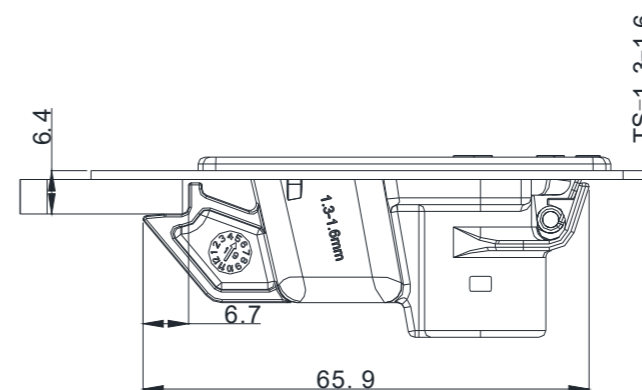

black PA housing, cam, insert; YK333 key

Black PA	2508-40
----------	---------

Slam Latch

2510

Index

Locks

NEW

Panel Cutout

Plastic body, CH751 key

Black	2510-20-26-180
-------	----------------