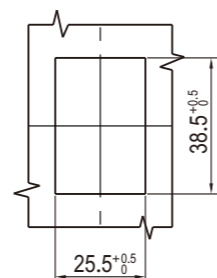

Snap-in Slide Latch

2504、2508

Index

Locks

Black PA+GF

Key locking (YK333)	2504-20
Non-locking	2504-00

Installation diagram

Panel Cutout

black PA housing, cam, insert; YK333 key

Black PA	2508-40
----------	---------

Slam Latch

2510

Index

Locks

NEW

Panel Cutout

Plastic body, CH751 key

Black	2510-20-26-180
-------	----------------