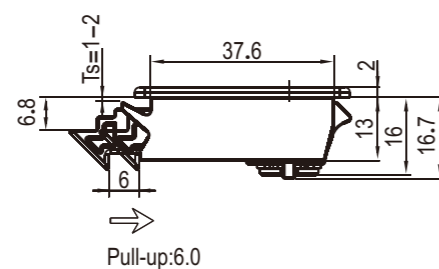

Snap-in Slide Latch

2504、2508

Index

Locks

Black PA+GF

Key locking (YK333)	2504-20
Non-locking	2504-00

Installation diagram

Panel Cutout

black PA housing, cam, insert; YK333 key

Black PA	2508-40
----------	---------

Slam Latch

2510

Index

Locks

NEW

Panel Cutout

Plastic body, CH751 key

Black	2510-20-26-180
-------	----------------