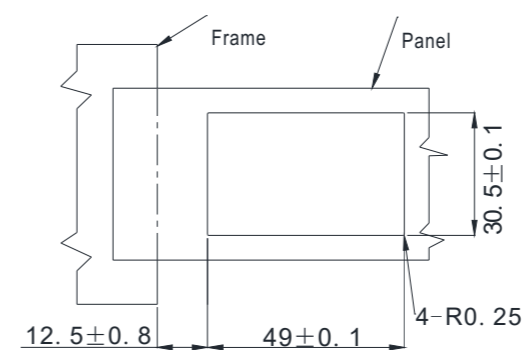

black PA housing, cam, insert; YK333 key

Black PA	2508-40
----------	---------

Slam Latch

2510

Index

Locks

NEW

Panel Cutout