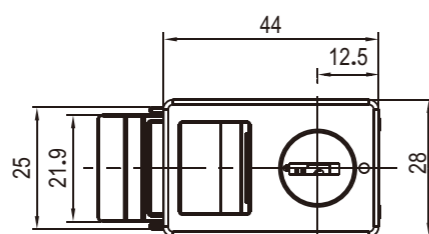

Snap-in Slide Latch

2504、2508

Index

Locks

Black PA+GF

Key locking (YK333)	2504-20
Non-locking	2504-00

Installation diagram

Panel Cutout

black PA housing, cam, insert; YK333 key

Black PA	2508-40
----------	---------

Slam Latch

2510

Index

Locks

NEW

Panel Cutout

Plastic body, CH751 key

Black	2510-20-26-180
-------	----------------