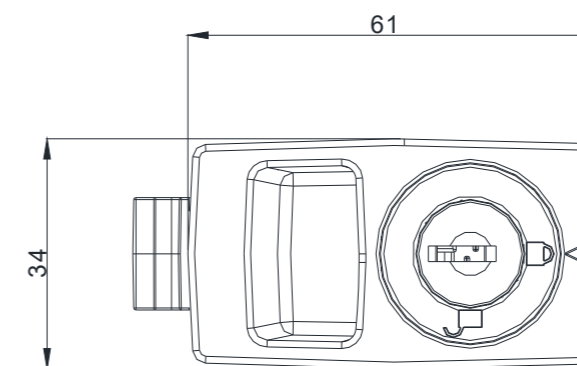

black PA housing, cam, insert; YK333 key

Black PA	2508-40
----------	---------

Slam Latch

2510

Index

Locks

NEW

Panel Cutout

Plastic body, CH751 key

Black	2510-20-26-180
-------	----------------