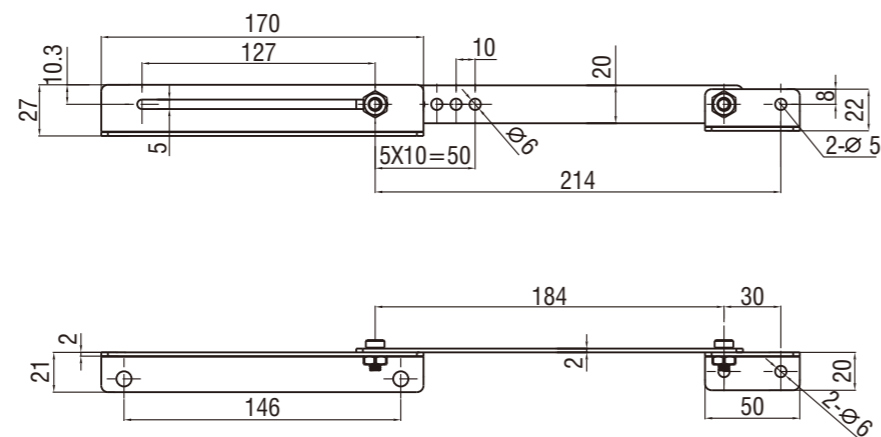

Telescopic Cover Stay

12210

Telescopic Cover Stay

12212

Long size

Short size

M.S. nickel plated or Stainless steel

	Steel in nickel plated	SUS 304
Long size	12210-02-00	12210-02-608
Short size	12210-04-00	12210-04-608

W	X	Y	minimal door width
90°	140	180	403
105°	120	166	389
120°	110	150	373
135°	100	146	369

M.S.zinc plated	12212-02-02
SUS 304	12212-02-608