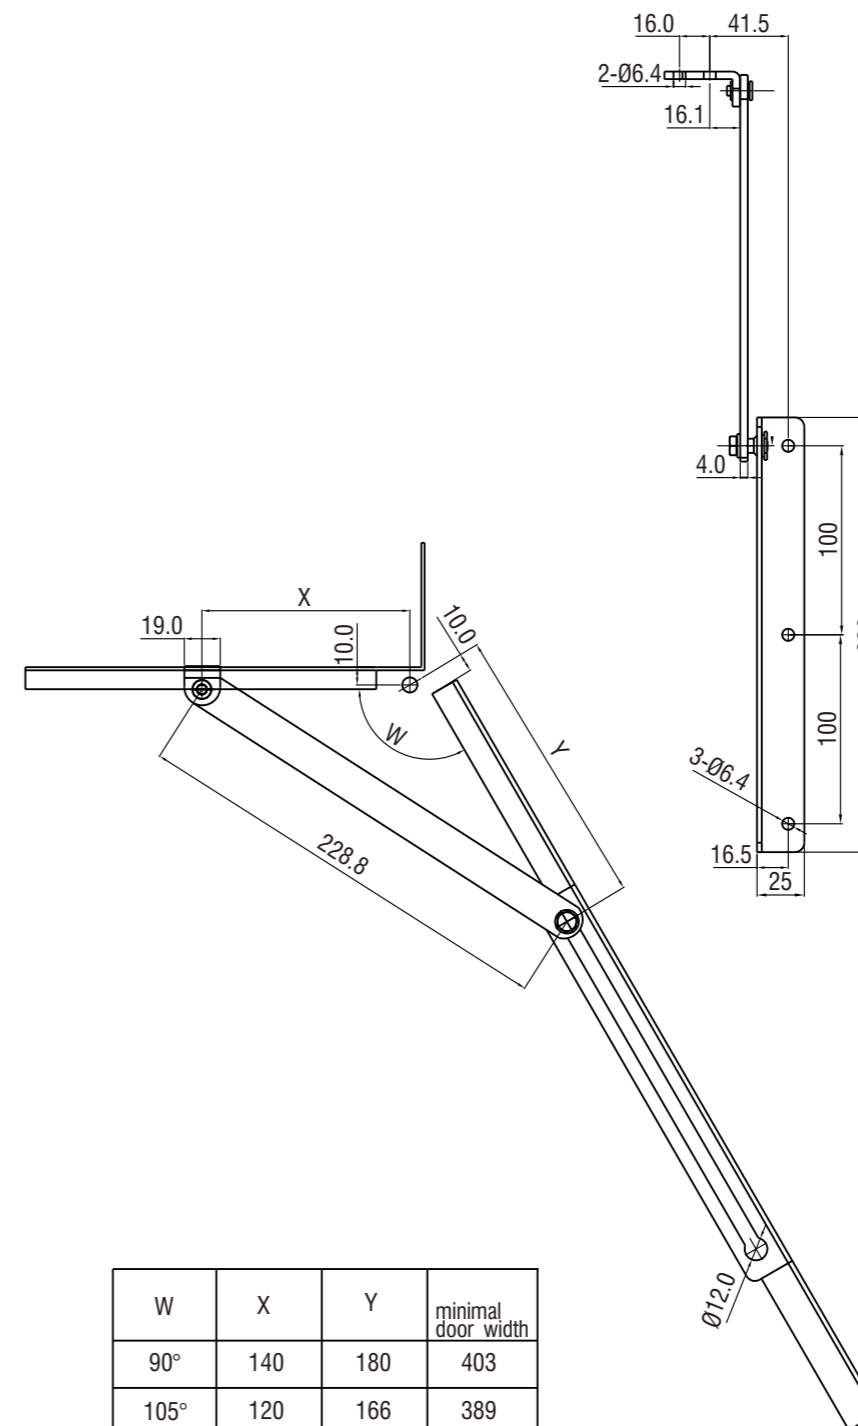

Telescopic Cover Stay

12210

Telescopic Cover Stay

12212

Long size

Short size

M.S. nickel plated or Stainless steel

	Steel in nickel plated	SUS 304
Long size	12210-02-00	12210-02-608
Short size	12210-04-00	12210-04-608

W	X	Y	minimal door width
90°	140	180	403
105°	120	166	389
120°	110	150	373
135°	100	146	369

M.S.zinc plated	12212-02-02
SUS 304	12212-02-608