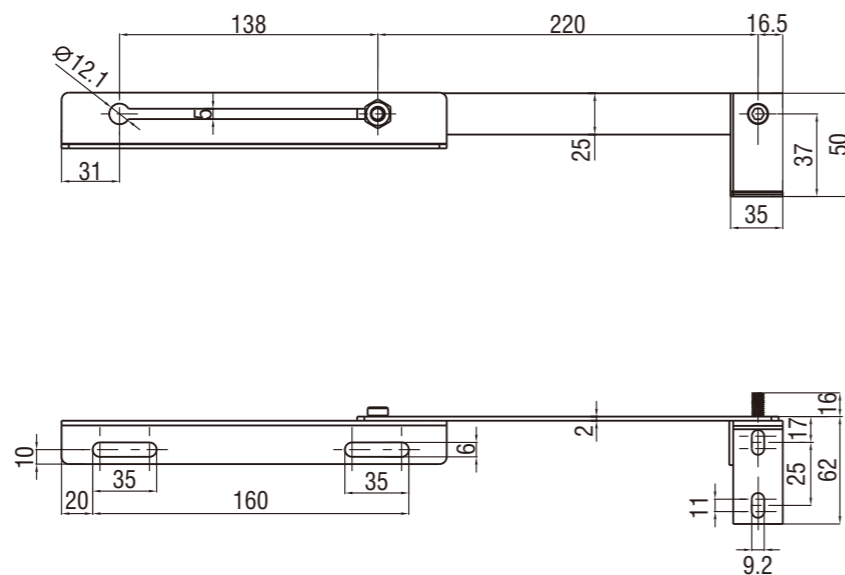

Telescopic Cover Stay

12210

Telescopic Cover Stay

12212

Long size

Short size

M.S. nickel plated or Stainless steel

	Steel in nickel plated	SUS 304
Long size	12210-02-00	12210-02-608
Short size	12210-04-00	12210-04-608

W	X	Y	minimal door width
90°	140	180	403
105°	120	166	389
120°	110	150	373
135°	100	146	369

M.S.zinc plated	12212-02-02
SUS 304	12212-02-608