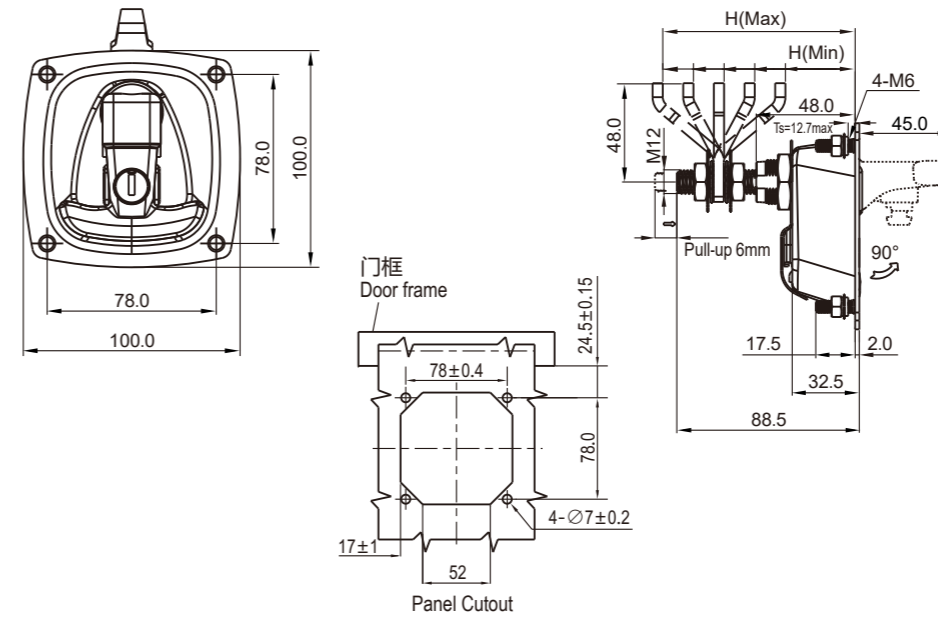

Black PA plastic, housing, handel

Key Locking 3402-20-180

This product is not available for selling to the markets of US, England.

Paddle Latch

3402, 3404

Paddle Latch

3406, 3408

Housing, handle, support, steel black smooth powder coated or stainless steel

	Black smooth powder coated	SUS 304
With insert	3406-420-20	
Without insert	3406-400-20	3406-400-608

Paddle housing, handle, padlock hook m.s. black smooth powder coated, slide plate, cam, m.s. zinc plated

Padlockable 3404-00-20-P

NEW

Paddle housing, handle, padlock hook m.s. black smooth powder coated, slide plate, cam, m.s. zinc plated

3404-20A-20

Housing, handle, support, steel black matt powder coated or stainless steel

Cam style	Grip Range		Key Locking	Non-locking
	Min	Max		
Reversed cam	28	43	3408-220-734	3408-200-734
	43	58	3408-220-534	3408-200-534
Straight cam	58	73	3408-220-334	3408-200-334
Offset cam	73	88	3408-220-534	3408-200-534
	88	104	3408-220-734	3408-200-734