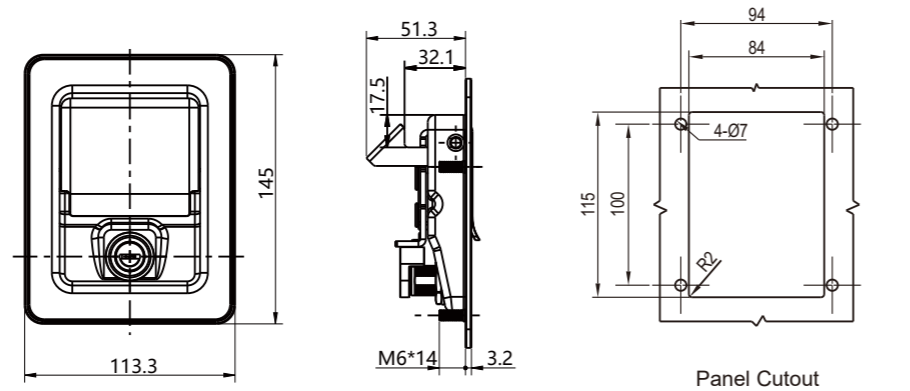

Paddle housing, handle, padlock hook m.s. black smooth powder coated, slide plate, cam, m.s. zinc plated

3404-20A-20