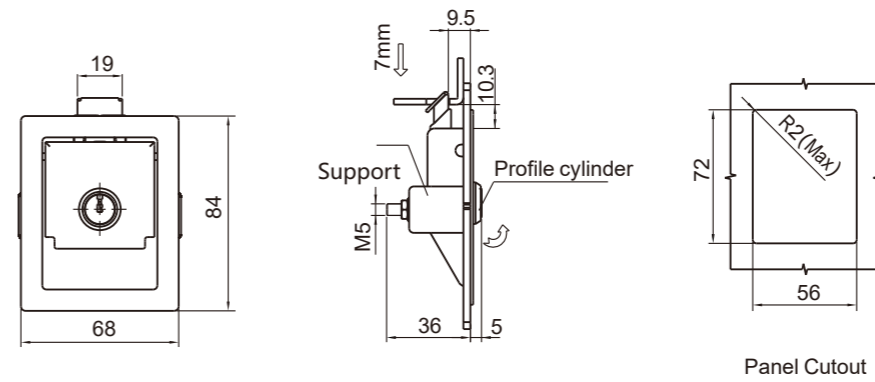

Black PA plastic, housing, handel

Key Locking 3402-20-180

This product is not available for selling to the markets of US, England.

Paddle Latch

3402, 3404

Paddle Latch

3406, 3408

Housing, handle, support, steel black smooth powder coated or stainless steel

	Black smooth powder coated	SUS 304
With insert	3406-420-20	
Without insert	3406-400-20	3406-400-608

Paddle housing, handle, padlock hook m.s. black smooth powder coated, slide plate, cam, m.s. zinc plated

Cam style	Grip Range		Key Locking	Non-locking
	Min	Max		
Reversed cam	28	43	3408-220-734	3408-200-734
	43	58	3408-220-534	3408-200-534
Straight cam	58	73	3408-220-334	3408-200-334
Offset cam	73	88	3408-220-534	3408-200-534
	88	104	3408-220-734	3408-200-734