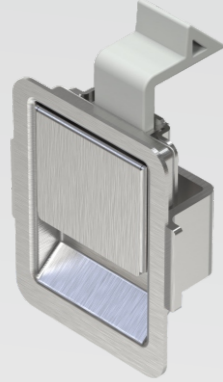

NEW

stainless Steel, plastic cam

3418-10-232-608

NEW

stainless Steel, plastic cam

3418-12-608

# Paddle Latch

3418

# Paddle Latch

3422

IP65

NEW

Zinc housing handle, black smooth powder coated

Finish	Key Locking	Non-Locking
Black Smooth Powder Coated	3422-220-20	3422-200-20