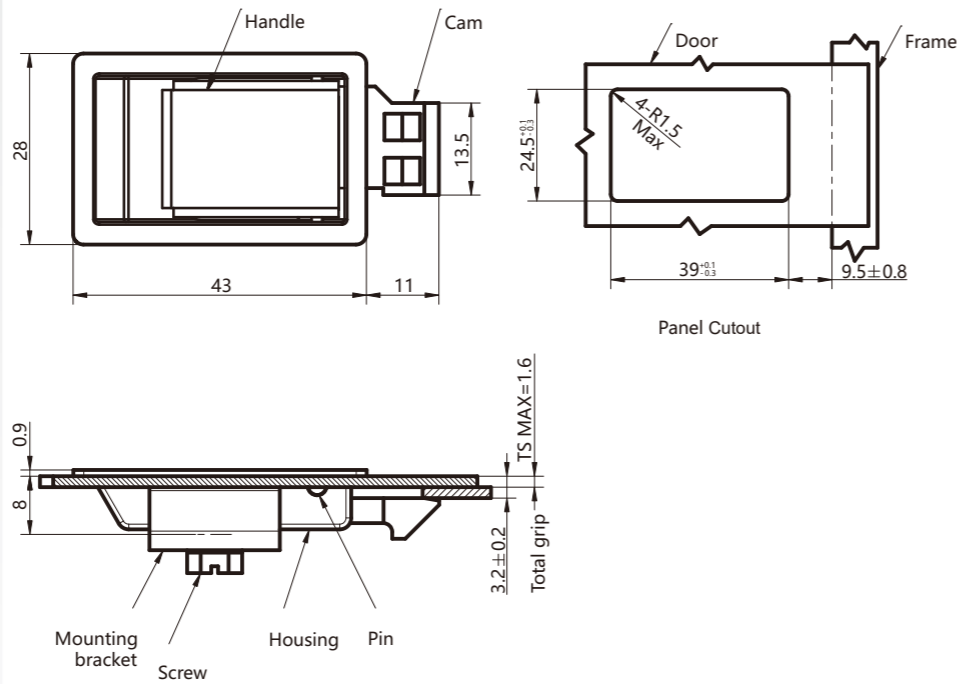

NEW

stainless Steel, plastic cam

3418-10-232-608

NEW

stainless Steel, plastic cam

3418-12-608

# Paddle Latch

3418