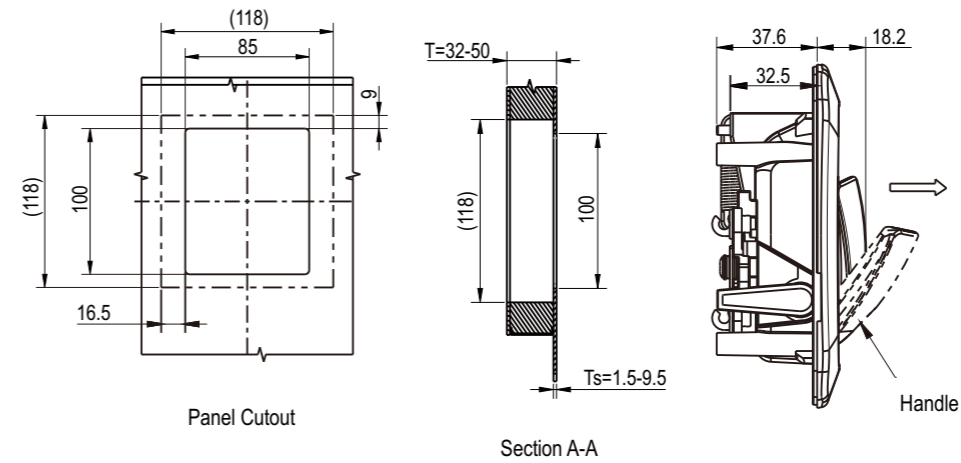

Paddle Latch

3422

IP65

NEW

Zinc housing handle, black smooth powder coated

Finish	Key Locking	Non-Locking
Black Smooth Powder Coated	3422-220-20	3422-200-20