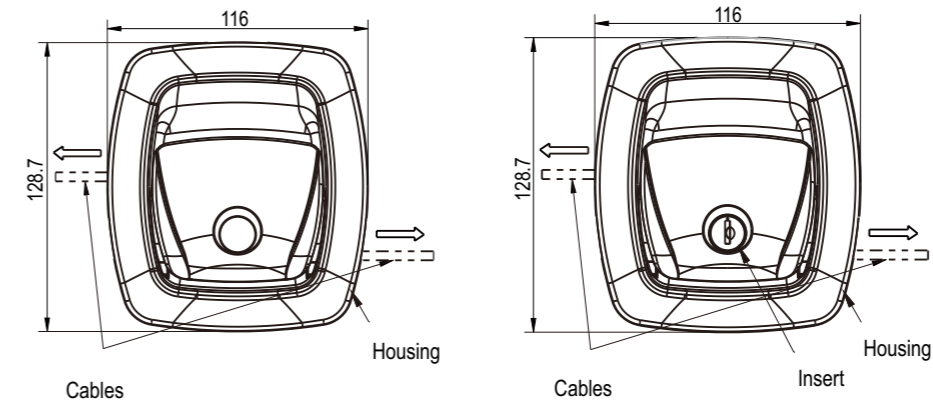

Paddle Latch

3422

IP65

NEW

Zinc housing handle, black smooth powder coated

Finish	Key Locking	Non-Locking
Black Smooth Powder Coated	3422-220-20	3422-200-20