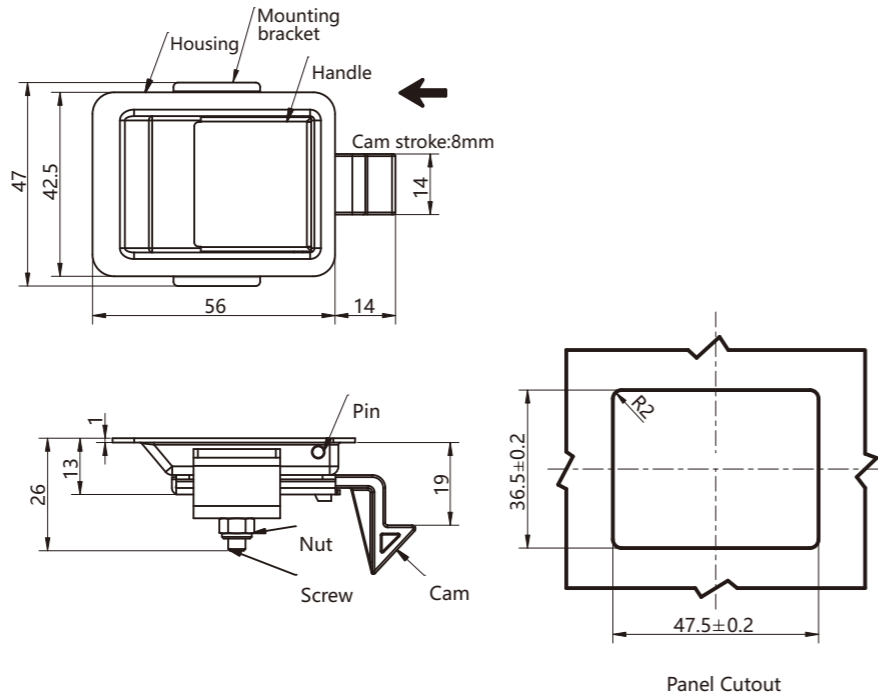

NEW

stainless Steel, plastic cam

3418-10-232-608

NEW

stainless Steel, plastic cam

3418-12-608

# Paddle Latch

3418