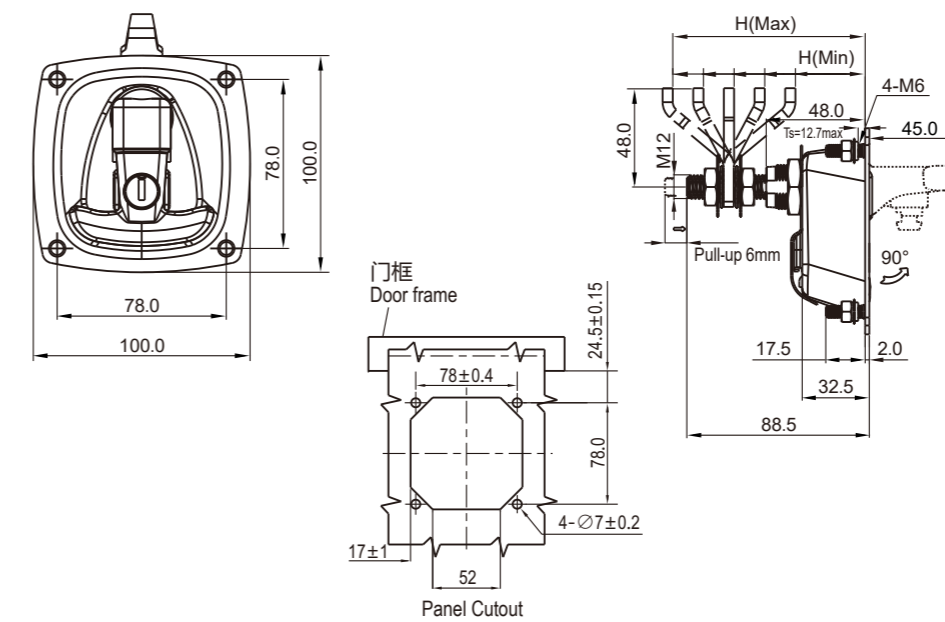

Housing, handle, support, steel black smooth powder coated or stainless steel

	Black smooth powder coated	SUS 304
With insert	3406-420-20	
Without insert	3406-400-20	3406-400-608

Panel Cutout

Paddle housing, handle, padlock hook m.s. black smooth powder coated, slide plate, cam, m.s. zinc plated

Padlockable

3404-00-20-P

NEW

Panel Cutout

Paddle housing, handle, padlock hook m.s. black smooth powder coated, slide plate, cam, m.s. zinc plated

3404-20A-20

Panel Cutout

Housing, handle, support, steel black matt powder coated or stainless steel

Cam style	Grip Range		Key Locking	Non-locking
	Min	Max		
Reversed cam	28	43	3408-220-734	3408-200-734
	43	58	3408-220-534	3408-200-534
Straight cam	58	73	3408-220-334	3408-200-334
Offset cam	73	88	3408-220-534	3408-200-534
	88	104	3408-220-734	3408-200-734