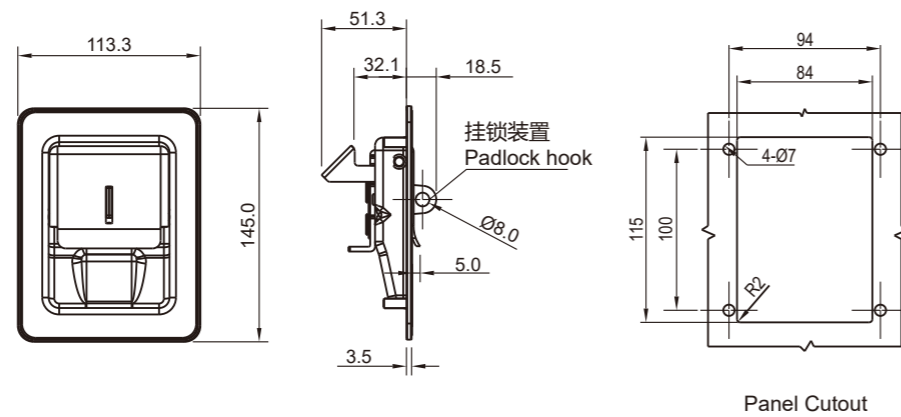

Panel Cutout

Black PA plastic, housing, handel

Key Locking

3402-20-180

This product is not available for selling to the markets of US, England.

Paddle Latch

3406、3408

Panel Cutout

Housing, handle, support, steel black smooth powder coated or stainless steel

	Black smooth powder coated	SUS 304
With insert	3406-420-20	
Without insert	3406-400-20	3406-400-608

Panel Cutout

Paddle housing, handle, padlock hook m.s. black smooth powder coated, slide plate, cam, m.s. zinc plated

Padlockable

3404-00-20-P

NEW

Panel Cutout

Paddle housing, handle, padlock hook m.s. black smooth powder coated, slide plate, cam, m.s. zinc plated

3404-20A-20

Panel Cutout

Housing, handle, support, steel black matt powder coated or stainless steel

Cam style	Grip Range		Key Locking	Non-locking
	Min	Max		
Reversed cam	28	43	3408-220-734	3408-200-734
	43	58	3408-220-534	3408-200-534
Straight cam	58	73	3408-220-334	3408-200-334
Offset cam	73	88	3408-220-534	3408-200-534
	88	104	3408-220-734	3408-200-734