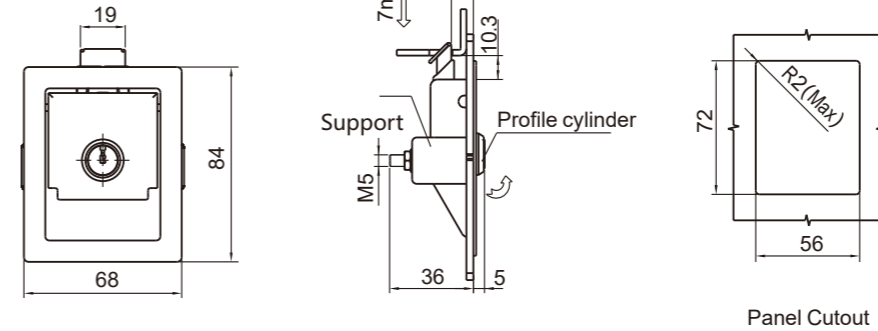

Panel Cutout

Black PA plastic, housing, handel

Key Locking

3402-20-180

This product is not available for selling to the markets of US, England.

Paddle Latch

3406、3408

Panel Cutout

Housing, handle, support, steel black smooth powder coated or stainless steel

	Black smooth powder coated	SUS 304
With insert	3406-420-20	
Without insert	3406-400-20	3406-400-608

Panel Cutout

Paddle housing, handle, padlock hook m.s. black smooth powder coated, slide plate, cam, m.s. zinc plated

Padlockable

3404-00-20-P

NEW

Panel Cutout

Paddle housing, handle, padlock hook m.s. black smooth powder coated, slide plate, cam, m.s. zinc plated

3404-20A-20

Panel Cutout

Housing, handle, support, steel black matt powder coated or stainless steel

Cam style	Grip Range		Key Locking	Non-locking
	Min	Max		
Reversed cam	28	43	3408-220-734	3408-200-734
	43	58	3408-220-534	3408-200-534
Straight cam	58	73	3408-220-334	3408-200-334
Offset cam	73	88	3408-220-534	3408-200-534
	88	104	3408-220-734	3408-200-734