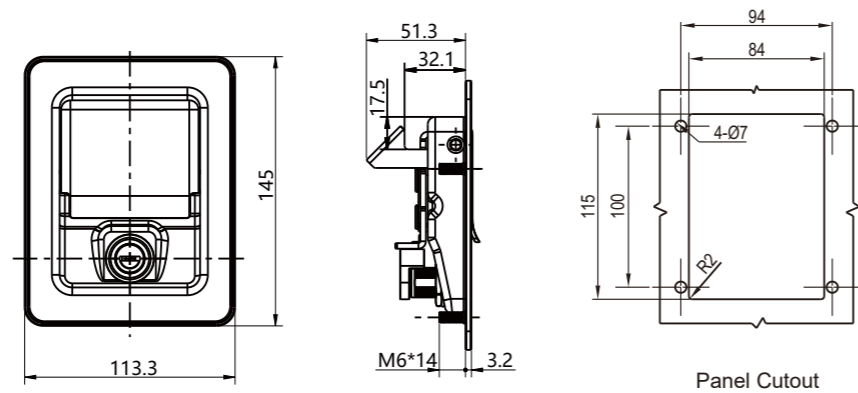

Housing, handle, support, steel black smooth powder coated or stainless steel

	Black smooth powder coated	SUS 304
With insert	3406-420-20	
Without insert	3406-400-20	3406-400-608

Panel Cutout

Paddle housing, handle, padlock hook m.s. black smooth powder coated, slide plate, cam, m.s. zinc plated

Padlockable

3404-00-20-P

NEW

Panel Cutout

Paddle housing, handle, padlock hook m.s. black smooth powder coated, slide plate, cam, m.s. zinc plated

3404-20A-20

Panel Cutout

Housing, handle, support, steel black matt powder coated or stainless steel

Cam style	Grip Range		Key Locking	Non-locking
	Min	Max		
Reversed cam	28	43	3408-220-734	3408-200-734
	43	58	3408-220-534	3408-200-534
Straight cam	58	73	3408-220-334	3408-200-334
Offset cam	73	88	3408-220-534	3408-200-534
	88	104	3408-220-734	3408-200-734