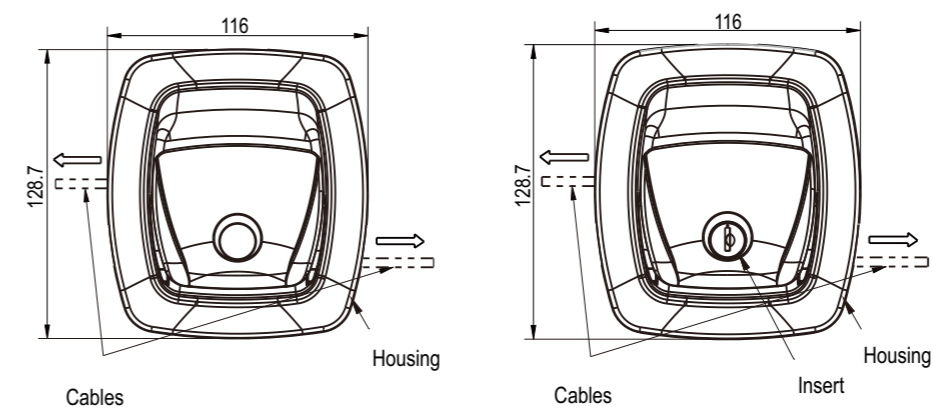

Paddle Latch

3422

Zinc housing handle, black smooth powder coated

Finish	Key Locking	Non-Locking
Black Smooth Powder Coated	3422-220-20	3422-200-20

IP65

NEW