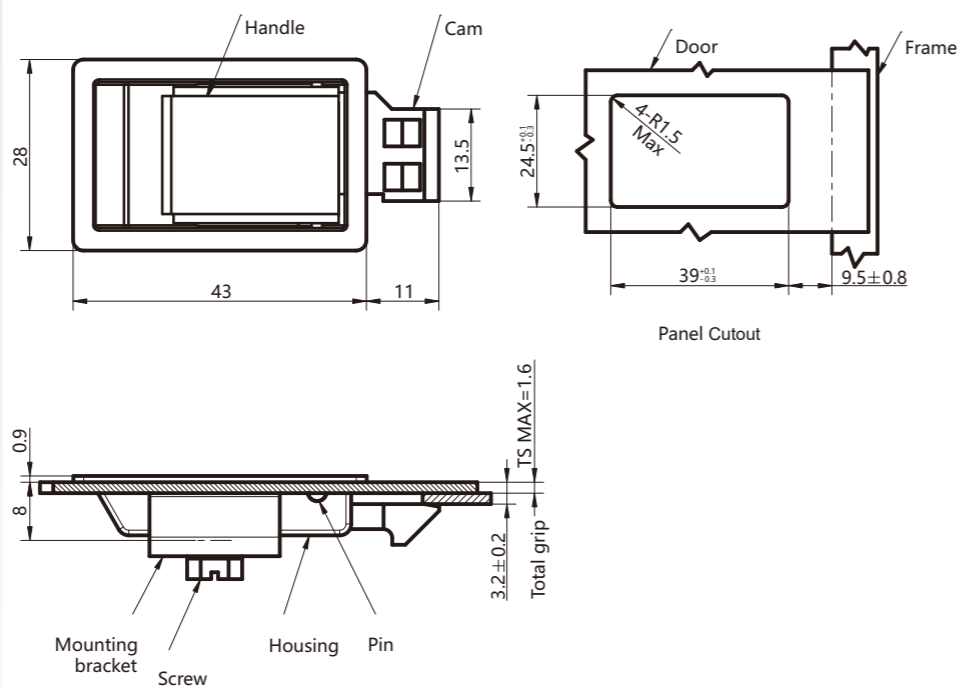

NEW

stainless Steel, plastic cam

3418-10-232-608

NEW

stainless Steel , plastic cam

3418-12-608

Paddle Latch

3418

Paddle Latch

3422

Zinc housing handle, black smooth powder coated

| Finish | Key Locking | Non-Locking |
|----------------------------|-------------|-------------|
| Black Smooth Powder Coated | 3422-220-20 | 3422-200-20 |