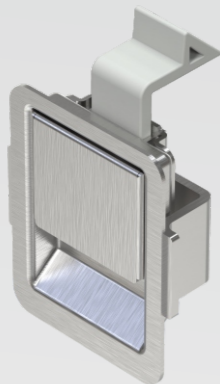

NEW

stainless Steel, plastic cam

3418-10-232-608

NEW

stainless Steel , plastic cam

3418-12-608

Paddle Latch

3418

Paddle Latch

3422

Zinc housing handle, black smooth powder coated

| Finish | Key Locking | Non-Locking |
|----------------------------|-------------|-------------|
| Black Smooth Powder Coated | 3422-220-20 | 3422-200-20 |