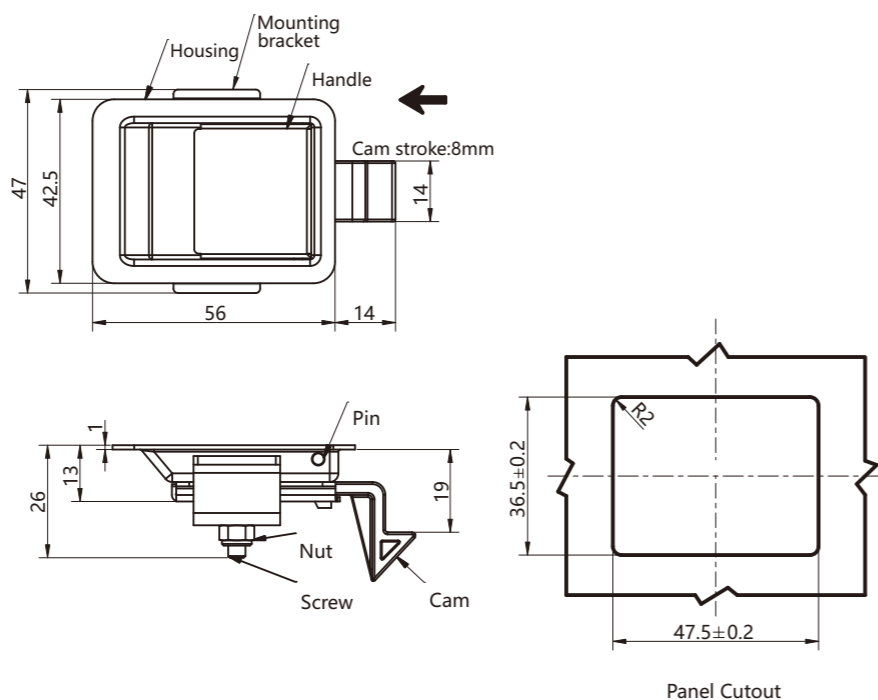

NEW

stainless Steel, plastic cam

3418-10-232-608

NEW

stainless Steel , plastic cam

3418-12-608

Paddle Latch

3418

Paddle Latch

3422

Zinc housing handle, black smooth powder coated

| Finish | Key Locking | Non-Locking |
|----------------------------|-------------|-------------|
| Black Smooth Powder Coated | 3422-220-20 | 3422-200-20 |