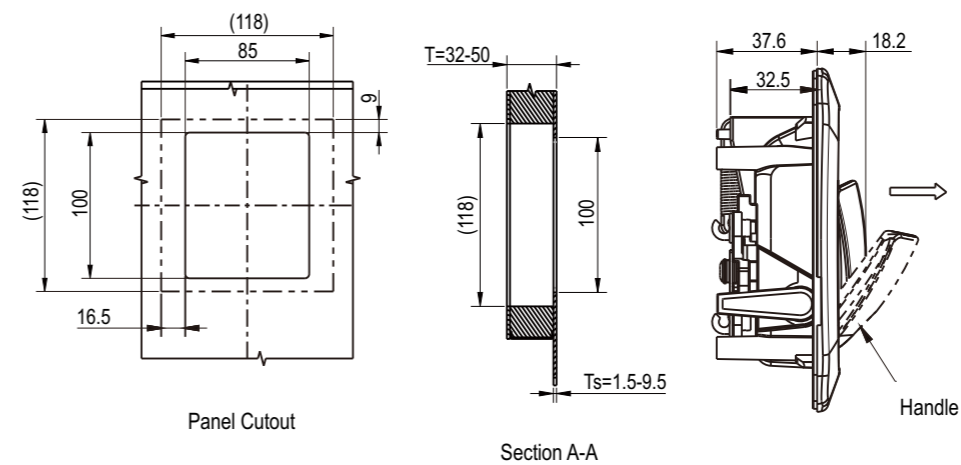

Paddle Latch

3422

Zinc housing handle, black smooth powder coated

Finish	Key Locking	Non-Locking
Black Smooth Powder Coated	3422-220-20	3422-200-20

IP65

NEW