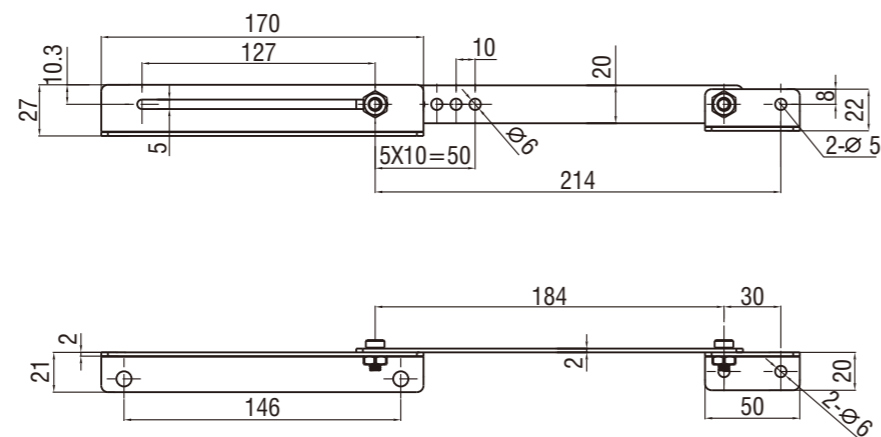

Telescopic Cover Stay

12210

Telescopic Cover Stay

12212

Long size

Short size

M.S. nickel plated or Stainless steel

	Steel in nickel plated	SUS 304
Long size	12210-02-00	12210-02-608
Short size	12210-04-00	12210-04-608

M.S.zinc plated	12212-02-02
SUS 304	12212-02-608