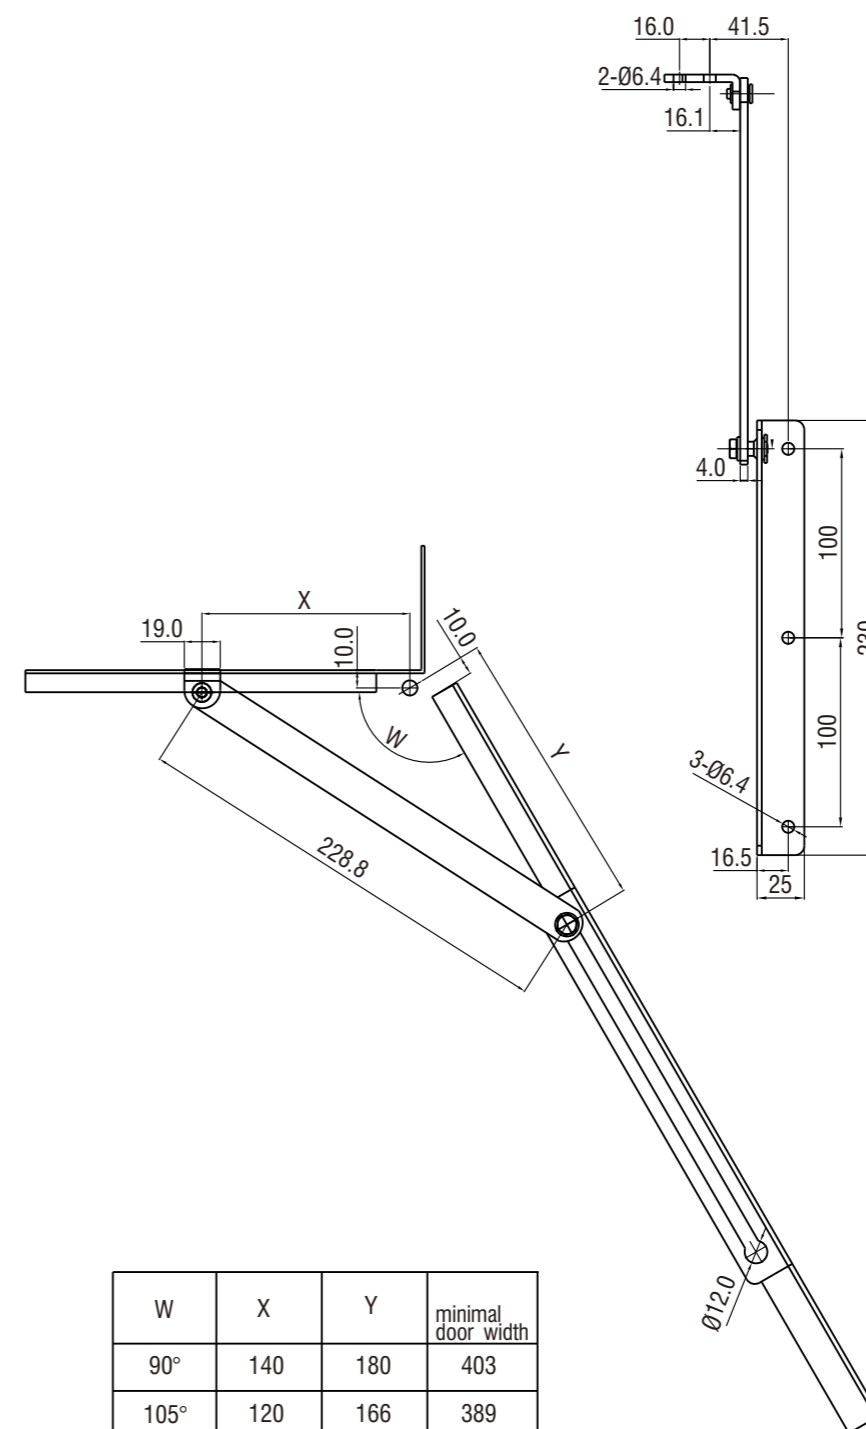

Telescopic Cover Stay

12210

Telescopic Cover Stay

12212

Long size

Short size

M.S. nickel plated or Stainless steel

	Steel in nickel plated	SUS 304
Long size	12210-02-00	12210-02-608
Short size	12210-04-00	12210-04-608

M.S.zinc plated	12212-02-02
SUS 304	12212-02-608