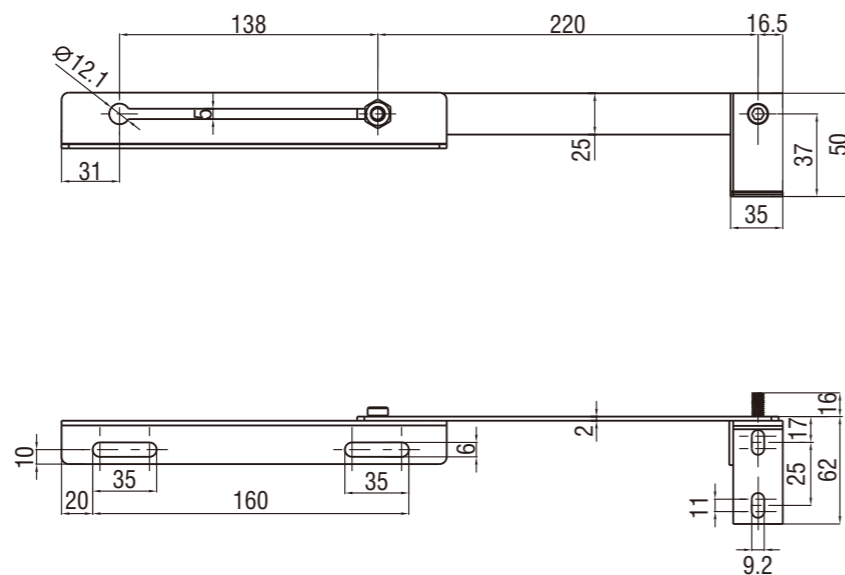

Telescopic Cover Stay

12210

Telescopic Cover Stay

12212

Long size

Short size

M.S. nickel plated or Stainless steel

	Steel in nickel plated	SUS 304
Long size	12210-02-00	12210-02-608
Short size	12210-04-00	12210-04-608

M.S.zinc plated	12212-02-02
SUS 304	12212-02-608